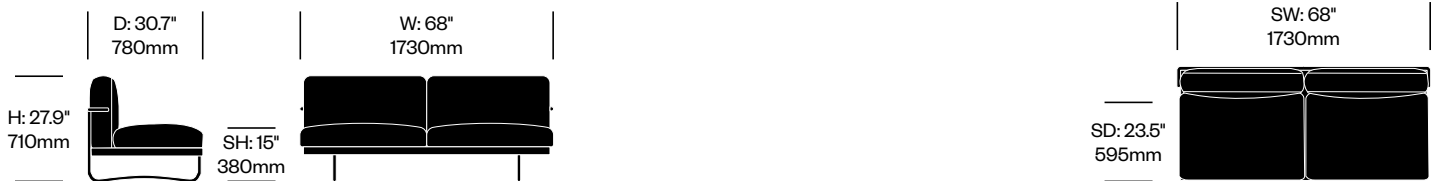

Additional Notes

Only plain upholstery is accepted on LC5, due to the manner in which the material is applied.

COM Yardage

Two Seat Sofa	8.8
Three Seat Sofa	13.2

COL Square Footage

Two Seat Sofa	161.5
Three Seat Sofa	226.1

LC5

Cassina | Le Corbusier, Jeanneret, Perriand | 1928 | Imported from Italy

To order, specify:

1. Product number
2. Upholstery and color
3. Frame trim color

Two Seat Sofa with Painted Frame	Number	COM/COL	List Price
Leather	HCCS-LC52-FP1	7,010.00	9,055.00
Fabric	HCCS-LC52-FP2	6,705.00	7,185.00