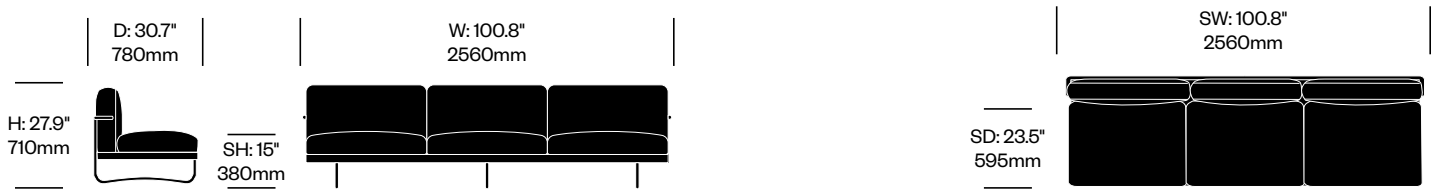

Three Seat Sofa with Painted Frame	Number	COM/COL	List Price
Leather	HCCS-LC53-FP1	9,940.00	12,635.00
Fabric	HCCS-LC53-FP2	9,095.00	10,580.00

Three Seat Sofa with Chrome Frame	Number	COM/COL	List Price
Leather	HCCS-LC53-FC1	10,465.00	13,290.00
Fabric	HCCS-LC53-FC2	9,585.00	11,125.00