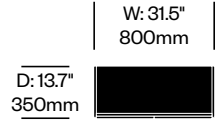

Infito Wall

Cassina | Franco Albini | 2020 | Imported from Italy

To order, specify:

1. Product number
2. Wood color