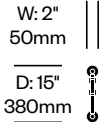

High Frame	Number	List Price
American Walnut	HCCS-IWBC-F2	3,255.00
Black Stained Ash	HCCS-IWBC-F2	2,900.00
Natural Ash	HCCS-IWBC-F2	2,900.00