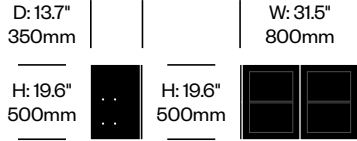

Infinito Wall

Cassina | Franco Albini | 2020 | Imported from Italy

To order, specify:

1. Product number
2. Wood color

Case with Two Glass Doors,

For Use with Low Frame

Number

List Price

Black Stained Ash	HCCS-IWBC-C2G1	4,160.00

Case with Two Glass Doors, Cable Access

For Use with Low Frame

Number

List Price

Black Stained Ash	HCCS-IWBC-C2G1C	4,160.00

Case with Two Glass Doors,

For Use with High Frame

Number

List Price

Black Stained Ash	HCCS-IWBC-C2G2	4,160.00