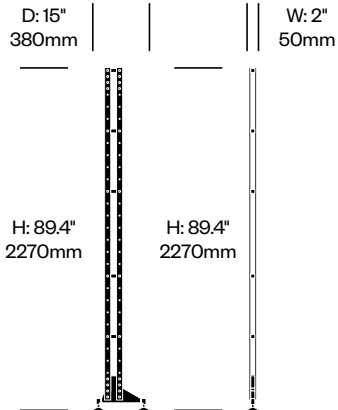

# Infinito Wall

Cassina | Franco Albini | 2020 | Imported from Italy

**To order, specify:**

1. Product number
2. Wood color

Low Frame	Number	List Price
American Walnut	HCCS-IWBC-F1	1,650.00
Black Stained Ash	HCCS-IWBC-F1	1,405.00
Natural Ash	HCCS-IWBC-F1	1,405.00