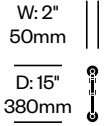

Infinito Wall

Cassina | Franco Albini | 2020 | Imported from Italy

To order, specify:

1. Product number
2. Wood color

Low Frame	Number	List Price
American Walnut	HCCS-IWBC-F1	1,650.00
Black Stained Ash	HCCS-IWBC-F1	1,405.00
Natural Ash	HCCS-IWBC-F1	1,405.00