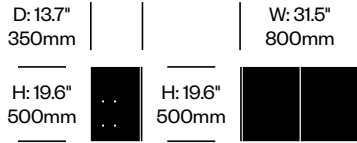

Infito Wall

Cassina | Franco Albini | 2020 | Imported from Italy

To order, specify:

1. Product number
2. Wood color