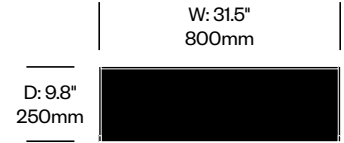

Infinito Wall

Cassina | Franco Albini | 2020 | Imported from Italy

To order, specify:

1. Product number
2. Wood color

Small Shelf, 9.8" Depth	Number	List Price
American Walnut	HCCS-IWBC-S0931	1,130.00
Black Stained Ash	HCCS-IWBC-S0931	2,255.00
Natural Ash	HCCS-IWBC-S0931	950.00