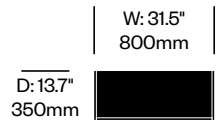

Case with Two Wood Doors,

For Use with High Frame

	Number	List Price
American Walnut	HCCS-IWBC-C2W2	6,115.00
Black Stained Ash	HCCS-IWBC-C2W2	4,735.00
Natural Ash	HCCS-IWBC-C2W2	4,735.00