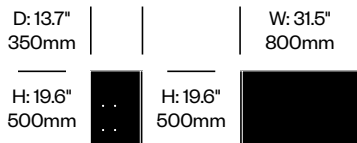

Case with Two Wood Doors,

For Use with High Frame

	Number	List Price
American Walnut	HCCS-IWBC-C2W2	6,115.00
Black Stained Ash	HCCS-IWBC-C2W2	4,735.00
Natural Ash	HCCS-IWBC-C2W2	4,735.00