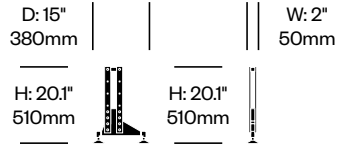

Infinito Wall

Cassina | Franco Albini | 2020 | Imported from Italy

To order, specify:

1. Product number
2. Wood color

Low Frame	Number	List Price
American Walnut	HCCS-IWBC-F1	1,650.00
Black Stained Ash	HCCS-IWBC-F1	1,405.00
Natural Ash	HCCS-IWBC-F1	1,405.00