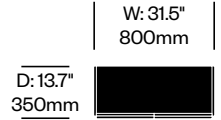

Infinito Wall

Cassina | Franco Albini | 2020 | Imported from Italy

To order, specify:

1. Product number
2. Wood color

Case with Two Glass Doors,

For Use with Low Frame

Number

List Price

Black Stained Ash	HCCS-IWBC-C2G1	4,160.00

Case with Two Glass Doors, Cable Access

For Use with Low Frame

Number

List Price

Black Stained Ash	HCCS-IWBC-C2G1C	4,160.00

Case with Two Glass Doors,

For Use with High Frame

Number

List Price

Black Stained Ash	HCCS-IWBC-C2G2	4,160.00