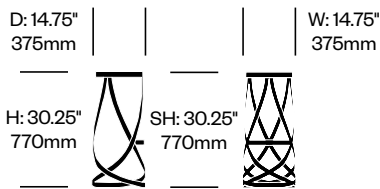

Matte White (6R-1)

Ribbon

Cappellini | Nendo | 2007 | Imported from Italy

To order, specify:

1. Product number
2. Paint color

Low Stool	Number	List Price
Painted	HCCE-RIB2	665.00

High Stool	Number	List Price
Painted	HCCE-RIB3	1,065.00

To order, specify:

1. Product number
2. Paint color

Magnetic Cushion	Number	List Price
Leather	HCCE-RIB1-1	490.00
Fabric	HCCE-RIB1-2	470.00
Faux Leather	HCCE-RIB1-3	440.00