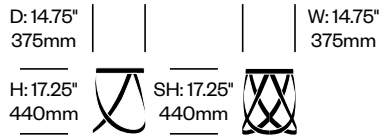

Matte White (6R-1)

Ribbon

Cappellini | Nendo | 2007 | Imported from Italy

To order, specify:

1. Product number
2. Paint color

Low Stool	Number	List Price
Painted	HCCE-RIB2	665.00

High Stool	Number	List Price
Painted	HCCE-RIB3	1,065.00

To order, specify:

1. Product number
2. Paint color

Magnetic Cushion	Number	List Price
Leather	HCCE-RIB1-1	490.00
Fabric	HCCE-RIB1-2	470.00
Faux Leather	HCCE-RIB1-3	440.00