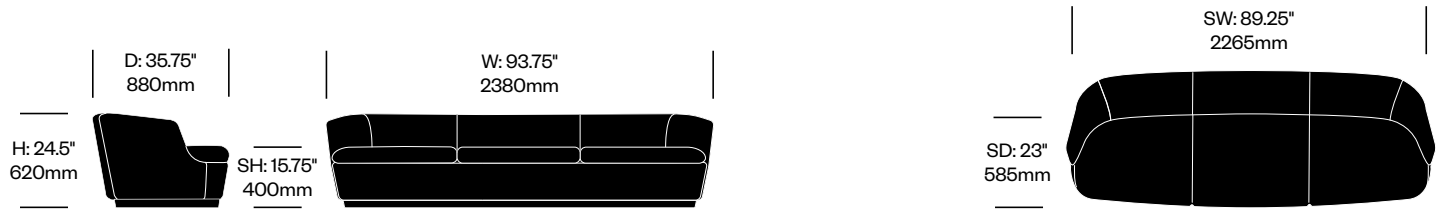

Lounge Chair with Swivel Base	Number	COM/COL	List Price
Leather	HCCE-ORL1-1NP	5,190.00	6,130.00
Fabric	HCCE-ORL1-2NP	5,040.00	5,690.00
Faux Leather	HCCE-ORL1-3NP	5,040.00	5,190.00

Lounge Chair with Auto-Return Swivel Base	Number	COM/COL	List Price
Leather	HCCE-ORL1-1RP	5,420.00	6,360.00
Fabric	HCCE-ORL1-2RP	5,270.00	5,920.00
Faux Leather	HCCE-ORL1-3RP	5,270.00	5,420.00

Orla

Cappellini | Jasper Morrison | 2014 | Imported from Italy

To order, specify:

1. Product number
2. Upholstery and color

Two Seat Sofa	Number	COM/COL	List Price
Leather	HCCE-ORL2-1FP	6,740.00	8,470.00
Fabric	HCCE-ORL2-2FP	6,510.00	7,710.00
Faux Leather	HCCE-ORL2-3FP	6,510.00	6,740.00

Three Seat Sofa	Number	COM/COL	List Price
Leather	HCCE-ORL3-1FP	7,850.00	9,950.00
Fabric	HCCE-ORL3-2FP	7,540.00	9,010.00
Faux Leather	HCCE-ORL3-3FP	7,540.00	7,850.00