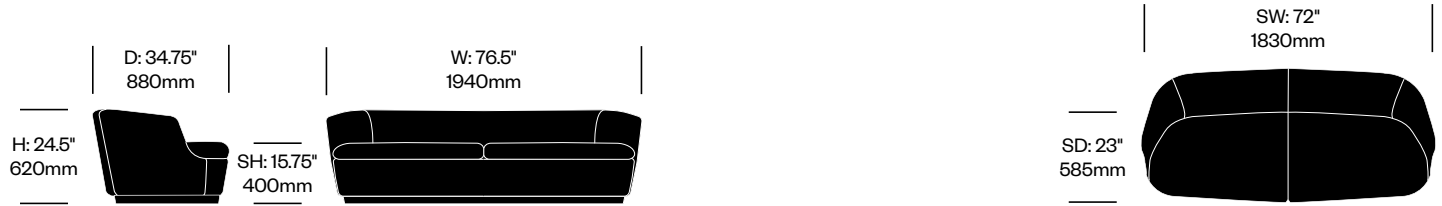

Orla

Cappellini | Jasper Morrison | 2014 | Imported from Italy

To order, specify:

1. Product number
2. Upholstery and color

Two Seat Sofa	Number	COM/COL	List Price
Leather	HCCE-ORL2-1FP	6,740.00	8,470.00
Fabric	HCCE-ORL2-2FP	6,510.00	7,710.00
Faux Leather	HCCE-ORL2-3FP	6,510.00	6,740.00