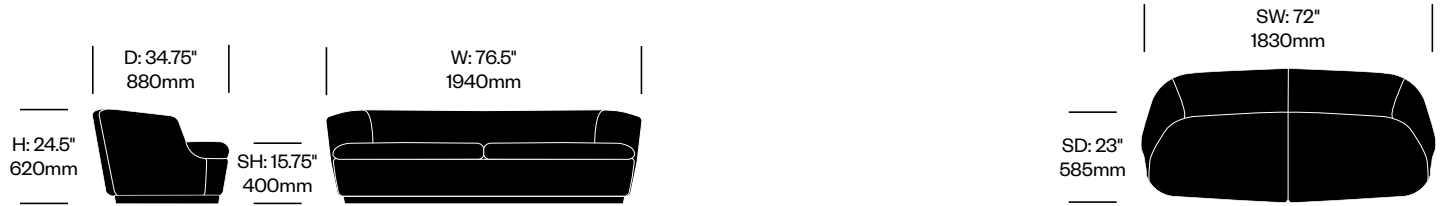

Orla

Cappellini | Jasper Morrison | 2014 | Imported from Italy

To order, specify:

1. Product number
2. Upholstery and color

Two Seat Sofa	Number	COM/COL	List Price
Leather	HCCE-ORL2-1FP	6,055.00	7,610.00
Fabric	HCCE-ORL2-2FP	5,840.00	6,920.00
Faux Leather	HCCE-ORL2-3FP	5,840.00	6,055.00