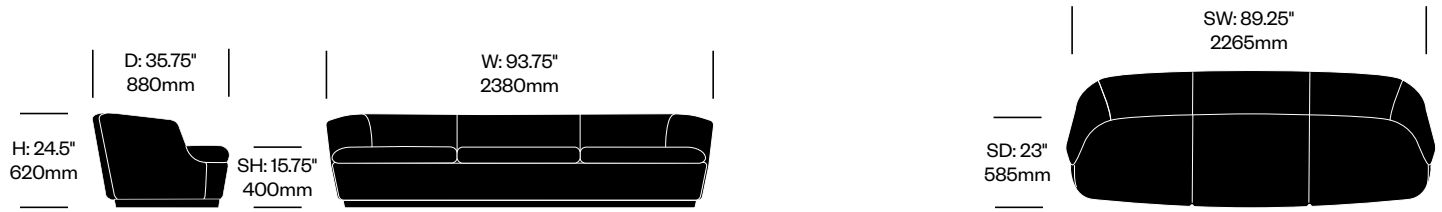

Lounge Chair with Swivel Base	Number	COM/COL	List Price
Leather	HCCE-ORL1-1NP	4,800.00	5,670.00
Fabric	HCCE-ORL1-2NP	4,665.00	5,265.00
Faux Leather	HCCE-ORL1-3NP	4,665.00	4,800.00

Lounge Chair with Auto-Return Swivel Base	Number	COM/COL	List Price
Leather	HCCE-ORL1-1RP	5,010.00	5,880.00
Fabric	HCCE-ORL1-2RP	4,875.00	5,475.00
Faux Leather	HCCE-ORL1-3RP	4,875.00	5,010.00

Orla

Cappellini | Jasper Morrison | 2014 | Imported from Italy

To order, specify:

1. Product number
2. Upholstery and color

Two Seat Sofa	Number	COM/COL	List Price
Leather	HCCE-ORL2-1FP	6,055.00	7,610.00
Fabric	HCCE-ORL2-2FP	5,840.00	6,920.00
Faux Leather	HCCE-ORL2-3FP	5,840.00	6,055.00

Three Seat Sofa	Number	COM/COL	List Price
Leather	HCCE-ORL3-1FP	7,045.00	8,940.00
Fabric	HCCE-ORL3-2FP	6,775.00	8,095.00
Faux Leather	HCCE-ORL3-3FP	6,775.00	7,045.00