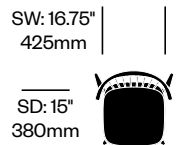

## To order, specify:

1. Product number
2. Upholstery and color (if applicable)
3. Wood color

Side Chair	Number	List Price
Leather	HCCE-NWS4-1	1,145.00
Fabric	HCCE-NWS4-2	925.00
Faux Leather	HCCE-NWS4-3	855.00
Wood	HCCE-NWS4-W	820.00