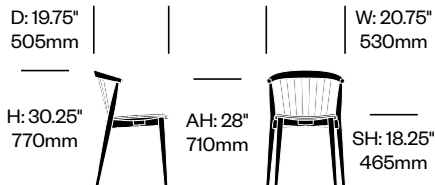

## To order, specify:

1. Product number
2. Upholstery and color (if applicable)
3. Wood color

Side Chair	Number	List Price
Leather	HCCE-NWS4-1	1,145.00
Fabric	HCCE-NWS4-2	925.00
Faux Leather	HCCE-NWS4-3	855.00
Wood	HCCE-NWS4-W	820.00