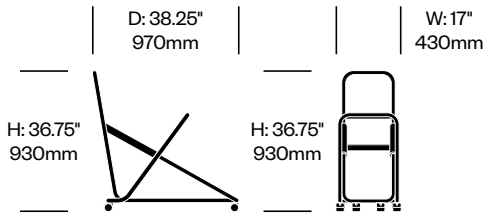

Low Stool	Number	List Price
Leather	HCCE-NWS1-1	1,550.00
Fabric	HCCE-NWS1-2	1,270.00
Faux Leather	HCCE-NWS1-3	1,185.00
Wood	HCCE-NWS1-W	990.00

High Stool	Number	List Price
Leather	HCCE-NWS2-1	1,575.00
Fabric	HCCE-NWS2-2	1,300.00
Faux Leather	HCCE-NWS2-3	1,210.00
Wood	HCCE-NWS2-W	1,140.00

# Newood

Cappellini | Brogiato Traverso | 2020 | Imported from Italy

**To order, specify:**

1. Product number
2. Upholstery and color
3. Wood color

Lounge Chair	Number	List Price
Leather	HCCE-NWL1-1	3,000.00
Fabric	HCCE-NWL1-2	2,715.00
Faux Leather	HCCE-NWL1-3	2,635.00

**To order, specify:**

1. Product number
2. Paint color

Trolley Cart	Number	List Price
Stacks 12 Chairs	HCCE-NWTC	400.00