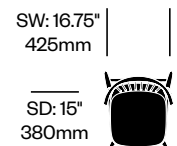

## To order, specify:

1. Product number
2. Upholstery and color (if applicable)
3. Wood color

Side Chair	Number	List Price
Leather	HCCE-NWS4-1	1,145.00
Fabric	HCCE-NWS4-2	925.00
Faux Leather	HCCE-NWS4-3	855.00
Wood	HCCE-NWS4-W	820.00

Low Stool	Number	List Price
Leather	HCCE-NWS1-1	1,550.00
Fabric	HCCE-NWS1-2	1,270.00
Faux Leather	HCCE-NWS1-3	1,185.00
Wood	HCCE-NWS1-W	990.00

High Stool	Number	List Price
Leather	HCCE-NWS2-1	1,575.00
Fabric	HCCE-NWS2-2	1,300.00
Faux Leather	HCCE-NWS2-3	1,210.00
Wood	HCCE-NWS2-W	1,140.00