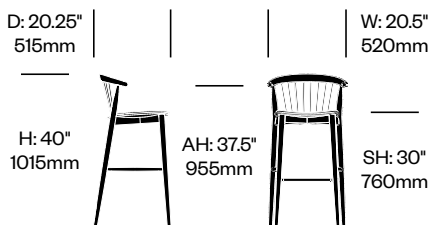

## To order, specify:

1. Product number
2. Upholstery and color (if applicable)
3. Wood color

Side Chair	Number	List Price
Leather	HCCE-NWS4-1	1,145.00
Fabric	HCCE-NWS4-2	925.00
Faux Leather	HCCE-NWS4-3	855.00
Wood	HCCE-NWS4-W	820.00

Low Stool	Number	List Price
Leather	HCCE-NWS1-1	1,550.00
Fabric	HCCE-NWS1-2	1,270.00
Faux Leather	HCCE-NWS1-3	1,185.00
Wood	HCCE-NWS1-W	990.00

High Stool	Number	List Price
Leather	HCCE-NWS2-1	1,575.00
Fabric	HCCE-NWS2-2	1,300.00
Faux Leather	HCCE-NWS2-3	1,210.00
Wood	HCCE-NWS2-W	1,140.00