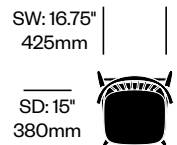

## To order, specify:

1. Product number
2. Upholstery and color (if applicable)
3. Wood color

Side Chair	Number	List Price
Leather	HCCE-NWS4-1	1,145.00
Fabric	HCCE-NWS4-2	925.00
Faux Leather	HCCE-NWS4-3	855.00
Wood	HCCE-NWS4-W	820.00