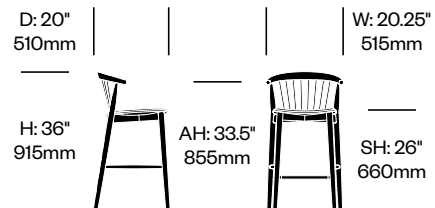

## To order, specify:

1. Product number
2. Upholstery and color (if applicable)
3. Wood color

Side Chair	Number	List Price
Leather	HCCE-NWS4-1	1,145.00
Fabric	HCCE-NWS4-2	925.00
Faux Leather	HCCE-NWS4-3	855.00
Wood	HCCE-NWS4-W	820.00