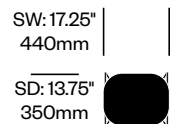

# Morrison Stool

Cappellini | Jasper Morrison | 2003 | Made in the United States

**To order, specify:**

1. Product number
2. Upholstery and color or wood color
3. Base trim color

Low Stool	Number	COM/COL	List Price
Leather	HCCE-MSS1-1	930.00	1,270.00
Fabric	HCCE-MSS1-2	890.00	1,000.00
Faux Leather	HCCE-MSS1-3	890.00	930.00
Wood	HCCE-MSS1-W		740.00

Medium Stool	Number	COM/COL	List Price
Leather	HCCE-MSS2-1	1,090.00	1,430.00
Fabric	HCCE-MSS2-2	1,060.00	1,150.00
Faux Leather	HCCE-MSS2-3	1,060.00	1,090.00
Wood	HCCE-MSS2-W		780.00

High Stool	Number	COM/COL	List Price
Leather	HCCE-MSS3-1	1,100.00	1,450.00
Fabric	HCCE-MSS3-2	1,070.00	1,180.00
Faux Leather	HCCE-MSS3-3	1,070.00	1,100.00
Wood	HCCE-MSS3-W		890.00