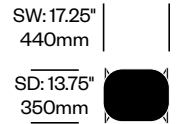

Morrison Stool

Cappellini | Jasper Morrison | 2003 | Made in the United States

To order, specify:

1. Product number
2. Upholstery and color or wood color
3. Base trim color

Low Stool	Number	COM/COL	List Price
Leather	HCCE-MSS1-1	930.00	1,270.00
Fabric	HCCE-MSS1-2	890.00	1,000.00
Faux Leather	HCCE-MSS1-3	890.00	930.00
Wood	HCCE-MSS1-W		740.00