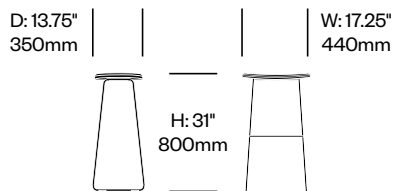

# Morrison Stool

Cappellini | Jasper Morrison | 2003 | Made in the United States

**To order, specify:**

1. Product number
2. Upholstery and color or wood color
3. Base trim color

Low Stool	Number	COM/COL	List Price
Leather	HCCE-MSS1-1	930.00	1,270.00
Fabric	HCCE-MSS1-2	890.00	1,000.00
Faux Leather	HCCE-MSS1-3	890.00	930.00
Wood	HCCE-MSS1-W		740.00

Medium Stool	Number	COM/COL	List Price
Leather	HCCE-MSS2-1	1,090.00	1,430.00
Fabric	HCCE-MSS2-2	1,060.00	1,150.00
Faux Leather	HCCE-MSS2-3	1,060.00	1,090.00
Wood	HCCE-MSS2-W		780.00

High Stool	Number	COM/COL	List Price
Leather	HCCE-MSS3-1	1,100.00	1,450.00
Fabric	HCCE-MSS3-2	1,070.00	1,180.00
Faux Leather	HCCE-MSS3-3	1,070.00	1,100.00
Wood	HCCE-MSS3-W		890.00