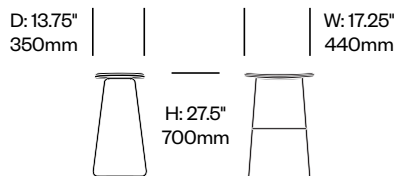

# Morrison Stool

Cappellini | Jasper Morrison | 2003 | Made in the United States

**To order, specify:**

1. Product number
2. Upholstery and color or wood color
3. Base trim color

Low Stool	Number	COM/COL	List Price
Leather	HCCE-MSS1-1	930.00	1,270.00
Fabric	HCCE-MSS1-2	890.00	1,000.00
Faux Leather	HCCE-MSS1-3	890.00	930.00
Wood	HCCE-MSS1-W		740.00