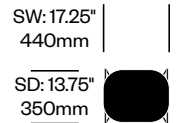

# Morrison Stool

Cappellini | Jasper Morrison | 2003 | Made in the United States

**To order, specify:**

1. Product number
2. Upholstery and color or wood color
3. Base trim color

Low Stool	Number	COM/COL	List Price
Leather	HCCE-MSS1-1	930.00	1,270.00
Fabric	HCCE-MSS1-2	890.00	1,000.00
Faux Leather	HCCE-MSS1-3	890.00	930.00
Wood	HCCE-MSS1-W		740.00

Medium Stool	Number	COM/COL	List Price
Leather	HCCE-MSS2-1	1,090.00	1,430.00
Fabric	HCCE-MSS2-2	1,060.00	1,150.00
Faux Leather	HCCE-MSS2-3	1,060.00	1,090.00
Wood	HCCE-MSS2-W		780.00

High Stool	Number	COM/COL	List Price
Leather	HCCE-MSS3-1	1,100.00	1,450.00
Fabric	HCCE-MSS3-2	1,070.00	1,180.00
Faux Leather	HCCE-MSS3-3	1,070.00	1,100.00
Wood	HCCE-MSS3-W		890.00