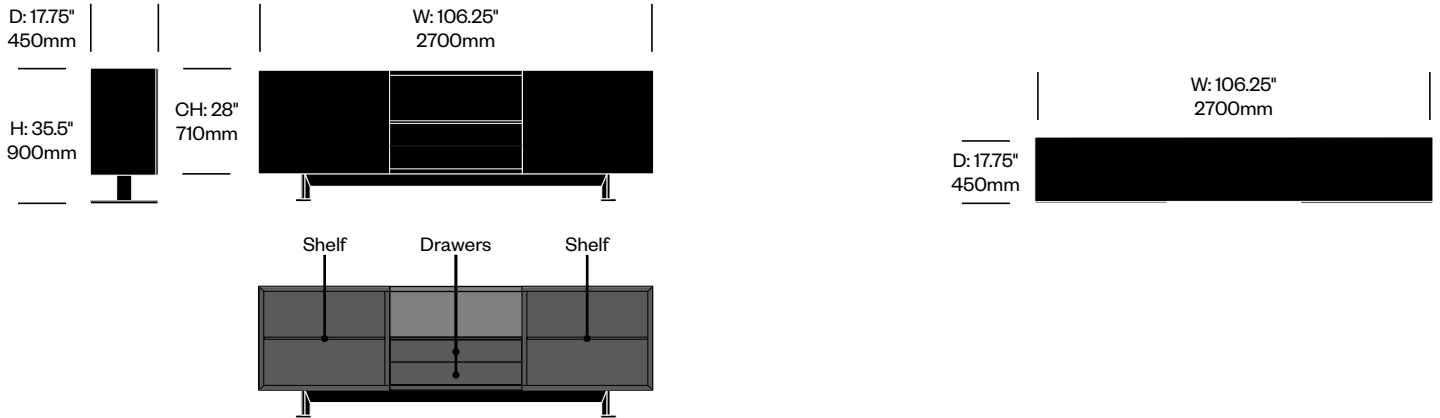

**Low Cabinet with Two Doors,
One Open Shelf, One Flap Door,
28" Case Height**

	Number	List Price
Standard Paint	HCCE-LXEA-LP	9,800.00
Premium Paint	HCCE-LXEA-LP	10,770.00