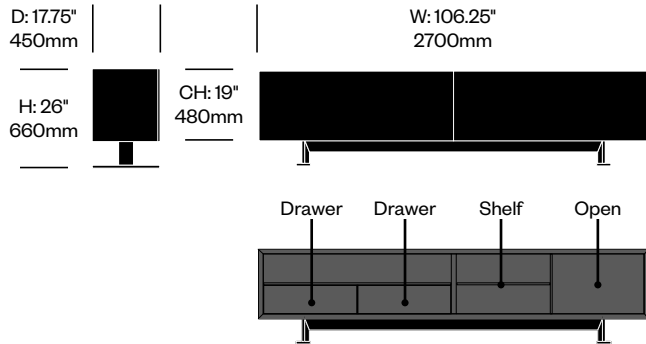

Luxor

Cappellini | Giulio Cappellini | 2008 | Imported from Italy

To order, specify:

1. Product number
2. Paint color

**Low Cabinet with Two Doors,
One Open Shelf, One Drawer,
19\" Case Height**

	Number	List Price
Standard Paint	HCCE-LXDA-LK	7,705.00
Premium Paint	HCCE-LXDA-LK	8,475.00

**Low Cabinet with Two Sliding Doors,
19\" Case Height**

	Number	List Price
Standard Paint	HCCE-LXDA-LD	10,970.00
Premium Paint	HCCE-LXDA-LD	12,065.00

Luxor

Cappellini | Giulio Cappellini | 2008 | Imported from Italy