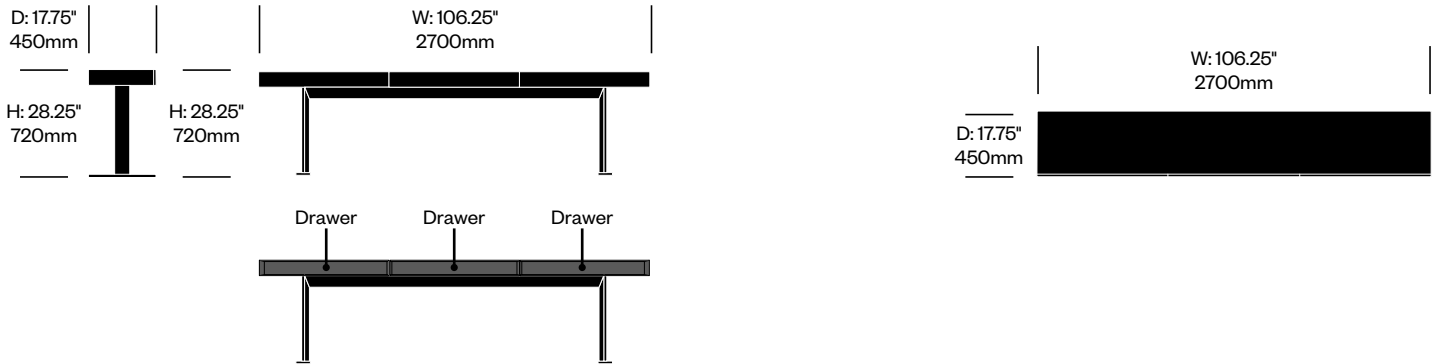

Luxor

Cappellini | Giulio Cappellini | 2008 | Imported from Italy

To order, specify:

1. Product number
2. Paint color

Console with Two Drawers	Number	List Price
Standard Paint	HCCE-LXAB-SW	4,460.00
Premium Paint	HCCE-LXAB-SW	4,905.00