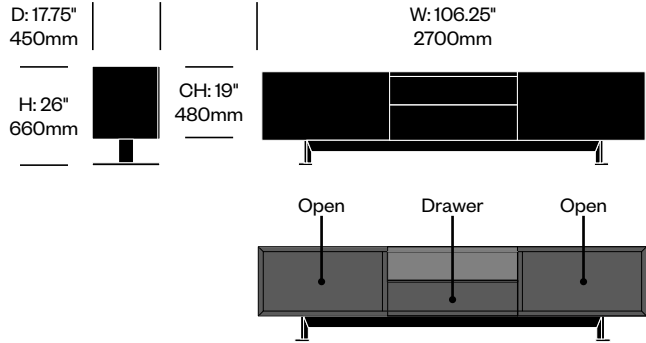

Luxor

Cappellini | Giulio Cappellini | 2008 | Imported from Italy

To order, specify:

1. Product number
2. Paint color

**Low Cabinet with Two Doors,
One Open Shelf, One Drawer,
19\" Case Height**

	Number	List Price
Standard Paint	HCCE-LXDA-LK	7,705.00
Premium Paint	HCCE-LXDA-LK	8,475.00