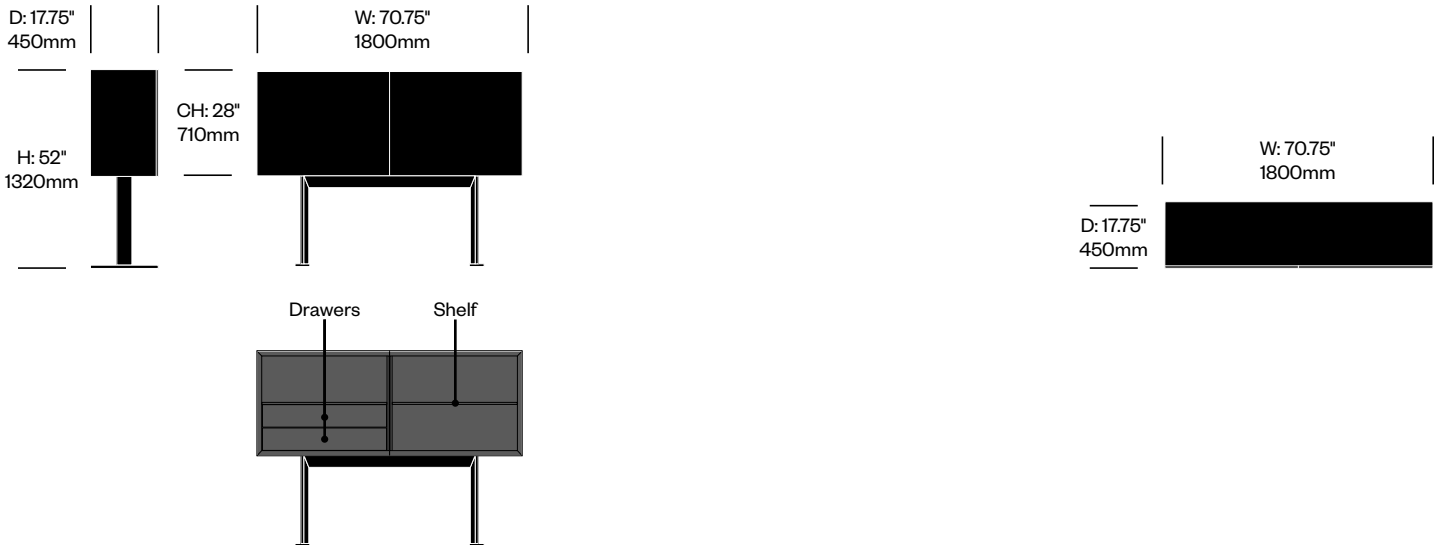

**Low Cabinet with Three Doors,
28" Case Height**

	Number	List Price
Standard Paint	HCCE-LXEA-LD	10,120.00
Premium Paint	HCCE-LXEA-LD	11,125.00

**High Cabinet with Two Doors,
28" Case Height**

	Number	List Price
Standard Paint	HCCE-LXEB-SD	7,725.00
Premium Paint	HCCE-LXEB-SD	8,505.00