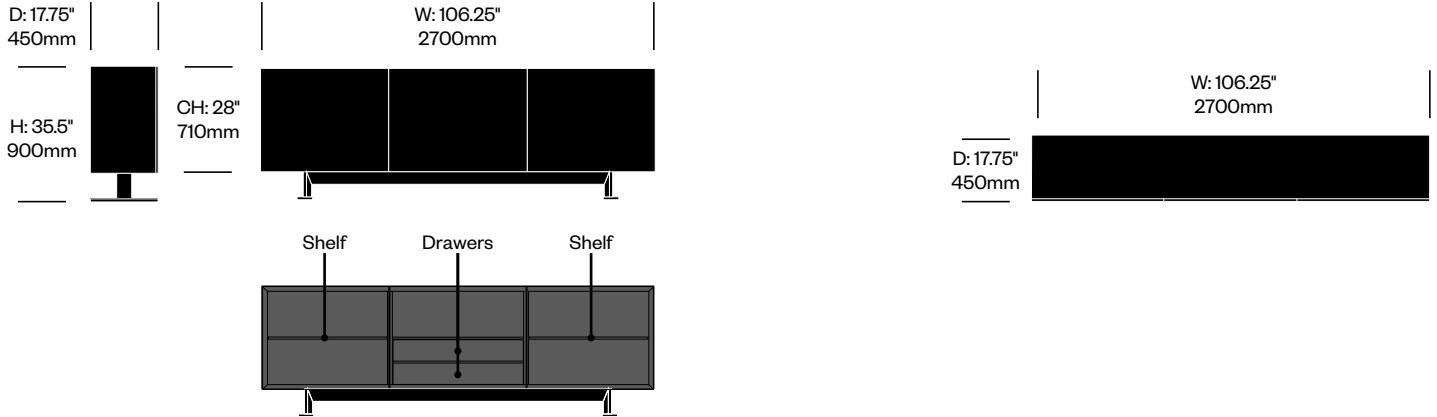

Luxor

Cappellini | Giulio Cappellini | 2008 | Imported from Italy

To order, specify:

1. Product number
2. Paint color

**Low Cabinet with Three Doors,
28" Case Height**

	Number	List Price
Standard Paint	HCCE-LXEA-LD	10,120.00
Premium Paint	HCCE-LXEA-LD	11,125.00