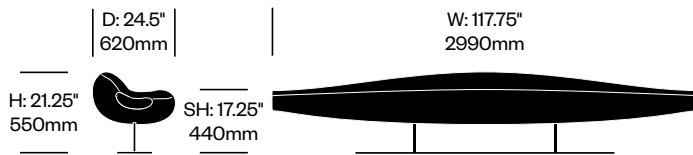

Surfaces

Fiberglass

Polished Black (7R-807)
Polished Blue (7R-805)
Polished Orange (7R-802)
Polished Red (7R-803)
Polished White (7R-806)

Inout

Cappellini | Jean-Marie Massaud | 2001 | Imported from Italy

To order, specify:

1. Product number
2. Fiberglass color

Bench	Number	List Price
Fiberglass	HCCE-INBP	7,265.00

Sofa	Number	List Price
Fiberglass	HCCE-INSP	10,930.00