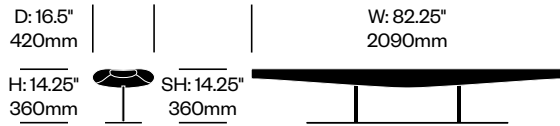

Surfaces

Fiberglass

Polished Black (7R-807)
Polished Blue (7R-805)
Polished Orange (7R-802)
Polished Red (7R-803)
Polished White (7R-806)

Inout

Cappellini | Jean-Marie Massaud | 2001 | Imported from Italy

To order, specify:

1. Product number
2. Fiberglass color

Bench	Number	List Price
Fiberglass	HCCE-INBP	7,265.00

Sofa	Number	List Price
Fiberglass	HCCE-INSP	10,930.00