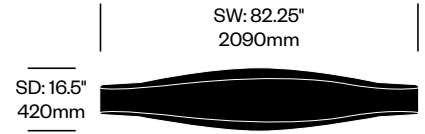

Surfaces

Fiberglass

Polished Black (7R-807)
Polished Blue (7R-805)
Polished Orange (7R-802)
Polished Red (7R-803)
Polished White (7R-806)

Inout

Cappellini | Jean-Marie Massaud | 2001 | Imported from Italy

To order, specify:

1. Product number
2. Fiberglass color

Bench	Number	List Price
Fiberglass	HCCE-INBP	7,265.00

Sofa	Number	List Price
Fiberglass	HCCE-INSP	10,930.00