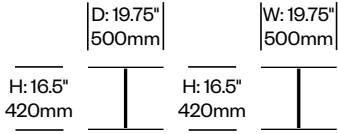

Gong

Cappellini | Giulio Cappellini | 2004 | Imported from Italy

To order, specify:

1. Product number
2. Paint color

Occasional Table	Number	List Price
Painted	HCCE-GONG	695.00