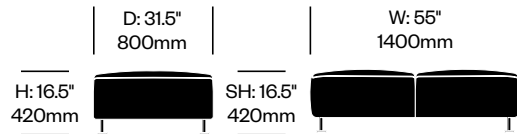

Two Seat without Arms	Number	List Price
Leather	HCCE-GBL2-N1	5,435.00
Fabric	HCCE-GBL2-N2	4,255.00
Faux Leather	HCCE-GBL2-N3	3,755.00

Two Seat Sofa	Number	List Price
Leather	HCCE-GBL2-A1	6,560.00
Fabric	HCCE-GBL2-A2	5,215.00
Faux Leather	HCCE-GBL2-A3	4,455.00

Gambetta

Cappellini | Jasper Morrison | 2012 | Imported from Italy

To order, specify:

1. Product number
2. Upholstery and color

Three Seat without Arms	Number	List Price
Leather	HCCE-GBL3-N1	6,715.00
Fabric	HCCE-GBL3-N2	5,395.00
Faux Leather	HCCE-GBL3-N3	4,650.00

Two Seat Bench	Number	List Price
Leather	HCCE-GBB2-1	3,925.00
Fabric	HCCE-GBB2-2	3,090.00
Faux Leather	HCCE-GBB2-3	2,655.00