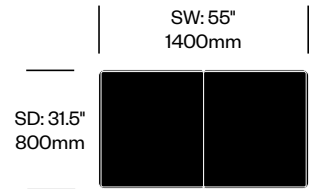

Two Seat without Arms	Number	List Price
Leather	HCCE-GBL2-N1	5,435.00
Fabric	HCCE-GBL2-N2	4,255.00
Faux Leather	HCCE-GBL2-N3	3,755.00

Two Seat Sofa	Number	List Price
Leather	HCCE-GBL2-A1	6,560.00
Fabric	HCCE-GBL2-A2	5,215.00
Faux Leather	HCCE-GBL2-A3	4,455.00

Gambetta

Cappellini | Jasper Morrison | 2012 | Imported from Italy

To order, specify:

1. Product number
2. Upholstery and color

Three Seat without Arms	Number	List Price
Leather	HCCE-GBL3-N1	6,715.00
Fabric	HCCE-GBL3-N2	5,395.00
Faux Leather	HCCE-GBL3-N3	4,650.00

Two Seat Bench	Number	List Price
Leather	HCCE-GBB2-1	3,925.00
Fabric	HCCE-GBB2-2	3,090.00
Faux Leather	HCCE-GBB2-3	2,655.00