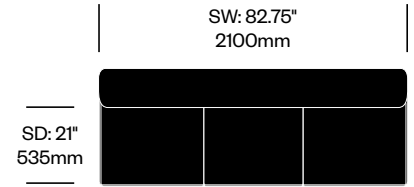

Two Seat without Arms	Number	List Price
Leather	HCCE-GBL2-N1	5,435.00
Fabric	HCCE-GBL2-N2	4,255.00
Faux Leather	HCCE-GBL2-N3	3,755.00

Two Seat Sofa	Number	List Price
Leather	HCCE-GBL2-A1	6,560.00
Fabric	HCCE-GBL2-A2	5,215.00
Faux Leather	HCCE-GBL2-A3	4,455.00

Gambetta

Cappellini | Jasper Morrison | 2012 | Imported from Italy

To order, specify:

1. Product number
2. Upholstery and color

Three Seat without Arms	Number	List Price
Leather	HCCE-GBL3-N1	6,715.00
Fabric	HCCE-GBL3-N2	5,395.00
Faux Leather	HCCE-GBL3-N3	4,650.00