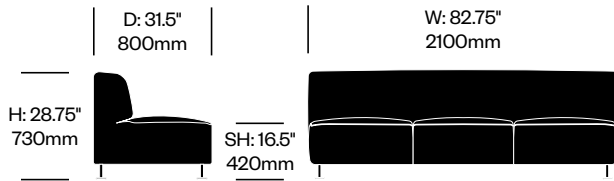

Two Seat without Arms	Number	List Price
Leather	HCCE-GBL2-N1	5,435.00
Fabric	HCCE-GBL2-N2	4,255.00
Faux Leather	HCCE-GBL2-N3	3,755.00

Two Seat Sofa	Number	List Price
Leather	HCCE-GBL2-A1	6,560.00
Fabric	HCCE-GBL2-A2	5,215.00
Faux Leather	HCCE-GBL2-A3	4,455.00

Gambetta

Cappellini | Jasper Morrison | 2012 | Imported from Italy

To order, specify:

1. Product number
2. Upholstery and color

Three Seat without Arms	Number	List Price
Leather	HCCE-GBL3-N1	6,715.00
Fabric	HCCE-GBL3-N2	5,395.00
Faux Leather	HCCE-GBL3-N3	4,650.00