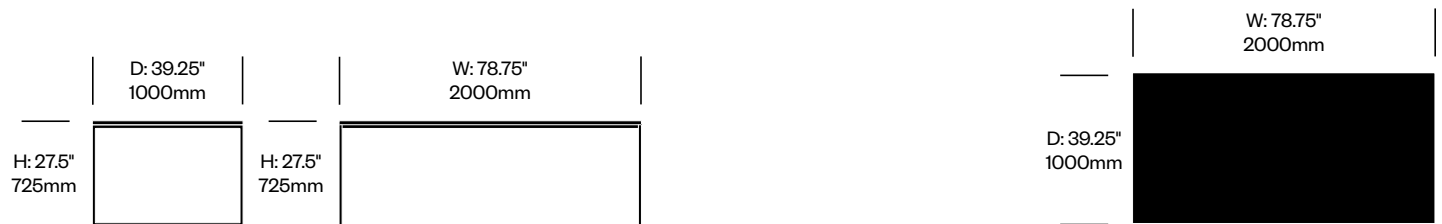

Rectangle Collaborative Table	Number	List Price
Painted	HCCE-FZHR	3,360.00