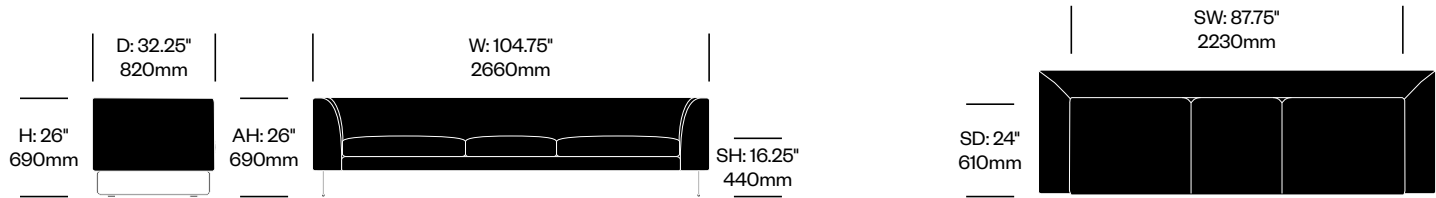

To order, specify:

1. Product number
2. Upholstery and color
3. Base trim color

Lounge Chair	Number	COM/COL	List Price
Leather	HCCE-ELN1-1	5,475.00	7,995.00
Fabric	HCCE-ELN1-2	5,300.00	6,050.00
Faux Leather	HCCE-ELN1-3	5,300.00	5,475.00

Two Seat Sofa	Number	COM/COL	List Price
Leather	HCCE-ELN2-1	8,555.00	13,115.00
Fabric	HCCE-ELN2-2	8,080.00	9,855.00
Faux Leather	HCCE-ELN2-3	8,080.00	8,555.00

Three Seat Sofa	Number	COM/COL	List Price
Leather	HCCE-ELN3-1	9,620.00	14,535.00
Fabric	HCCE-ELN3-2	9,140.00	10,900.00
Faux Leather	HCCE-ELN3-3	9,140.00	9,620.00

Elan

Cappellini | Jasper Morrison | 1999 | Imported from Italy

To order, specify:

1. Product number
2. Upholstery and color
3. Base trim color

Wide Three Seat Sofa	Number	COM/COL	List Price
Leather	HCCE-ELN4-1	10,440.00	15,870.00
Fabric	HCCE-ELN4-2	9,880.00	11,970.00
Faux Leather	HCCE-ELN4-3	9,880.00	10,440.00