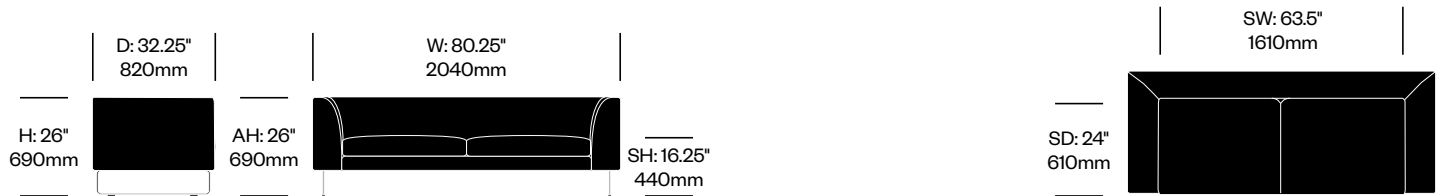

To order, specify:

1. Product number
2. Upholstery and color
3. Base trim color

Lounge Chair	Number	COM/COL	List Price
Leather	HCCE-ELN1-1	5,475.00	7,995.00
Fabric	HCCE-ELN1-2	5,300.00	6,050.00
Faux Leather	HCCE-ELN1-3	5,300.00	5,475.00