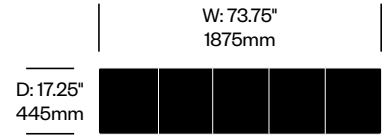

Cloud

Cappellini | Ronan and Erwan Bouroullec | 2004 | Imported from Italy

To order, specify:

1. Product number

Bookcase	Number	List Price
	HCCE-CLD	1,270.00