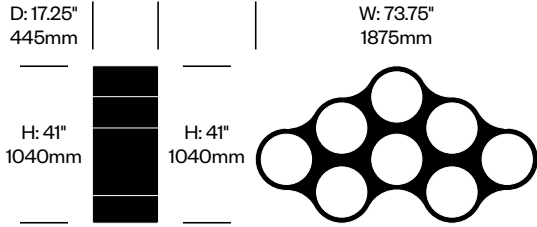

Cloud

Cappellini | Ronan and Erwan Bouroullec | 2004 | Imported from Italy

To order, specify:

1. Product number

Bookcase	Number	List Price
	HCCE-CLD	1,270.00