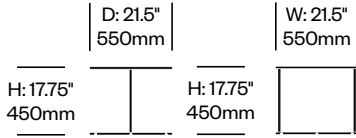

Cannot

Cappellini | Michela Catalano and Ilaria Marelli | 1999 | Imported from Italy

To order, specify:

1. Product number
2. Top paint color

Occasional Table	Number	List Price
Standard Matte	HCCE-CNOT-M	1,410.00
Premium Matte	HCCE-CNOT-M	1,540.00
Standard Gloss	HCCE-CNOT-G	1,600.00
Premium Gloss	HCCE-CNOT-G	1,740.00