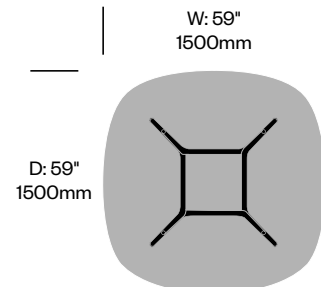

Branch

Cappellini | Jakob Wagner | 2012 | Imported from Italy

To order, specify:

1. Product number
2. Top surface and color
3. Base trim color