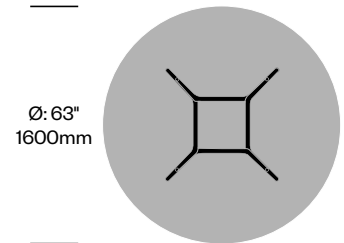

Painted Base	Number	List Price
Glass Top	HCCE-BRRG-P	5,430.00
Painted Top	HCCE-BRRP-P	6,170.00
Wood Top	HCCE-BRRW-P	5,715.00

**Rectangle Collaborative Table,**

Polished Chrome Aluminum Base	Number	List Price
Glass Top	HCCE-BRRG-C	5,685.00
Painted Top	HCCE-BRRP-C	6,490.00
Wood Top	HCCE-BRRW-C	6,035.00

# Branch

Cappellini | Jakob Wagner | 2012 | Imported from Italy

**To order, specify:**

1. Product number
2. Top surface and color
3. Base trim color

**Small Round Collaborative Table,**

Painted Base	Number	List Price
Glass Top	HCCE-BRSG-P	4,240.00
Painted Top	HCCE-BRSP-P	4,895.00
Wood Top	HCCE-BRSW-P	4,525.00

**Small Round Collaborative Table,**

Polished Chrome Aluminum Base	Number	List Price
Glass Top	HCCE-BRSG-C	4,435.00
Painted Top	HCCE-BRSP-C	5,135.00
Wood Top	HCCE-BRSW-C	4,765.00

**Medium Round Collaborative Table,**