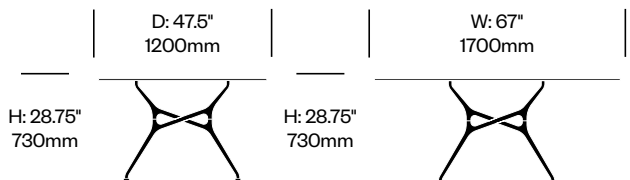

# Branch

Cappellini | Jakob Wagner | 2012 | Imported from Italy

**To order, specify:**

1. Product number
2. Top surface and color
3. Base trim color

**Square Collaborative Table,**

Painted Base	Number	List Price
Glass Top	HCCE-BRQG-P	5,585.00
Painted Top	HCCE-BRQP-P	6,665.00
Wood Top	HCCE-BRQW-P	5,880.00

**Square Collaborative Table,**

Polished Chrome Aluminum Base	Number	List Price
Glass Top	HCCE-BRQG-C	6,570.00
Painted Top	HCCE-BRQP-C	6,980.00
Wood Top	HCCE-BRQW-C	6,200.00

**Rectangle Collaborative Table,**