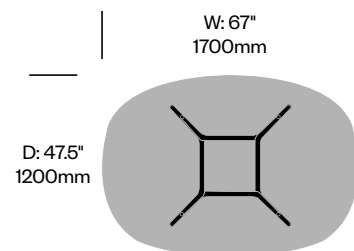

# Branch

Cappellini | Jakob Wagner | 2012 | Imported from Italy

**To order, specify:**

1. Product number
2. Top surface and color
3. Base trim color

**Square Collaborative Table,**

Painted Base	Number	List Price
Glass Top	HCCE-BRQG-P	5,585.00
Painted Top	HCCE-BRQP-P	6,665.00
Wood Top	HCCE-BRQW-P	5,880.00

**Square Collaborative Table,**

Polished Chrome Aluminum Base	Number	List Price
Glass Top	HCCE-BRQG-C	6,570.00
Painted Top	HCCE-BRQP-C	6,980.00
Wood Top	HCCE-BRQW-C	6,200.00

**Rectangle Collaborative Table,**