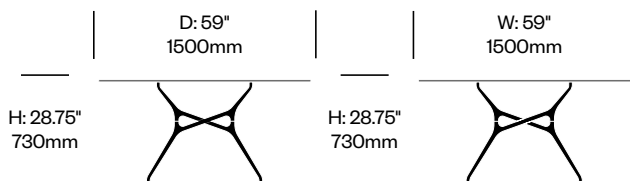

# Branch

Cappellini | Jakob Wagner | 2012 | Imported from Italy

**To order, specify:**

1. Product number
2. Top surface and color
3. Base trim color

**Square Collaborative Table,**

Painted Base	Number	List Price
Glass Top	HCCE-BRQG-P	5,585.00
Painted Top	HCCE-BRQP-P	6,665.00
Wood Top	HCCE-BRQW-P	5,880.00