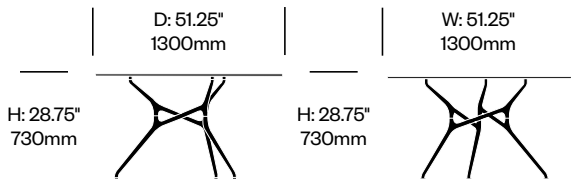

Painted Base	Number	List Price
Glass Top	HCCE-BRRG-P	5,430.00
Painted Top	HCCE-BRRP-P	6,170.00
Wood Top	HCCE-BRRW-P	5,715.00

**Rectangle Collaborative Table,**

Polished Chrome Aluminum Base	Number	List Price
Glass Top	HCCE-BRRG-C	5,685.00
Painted Top	HCCE-BRRP-C	6,490.00
Wood Top	HCCE-BRRW-C	6,035.00

# Branch

Cappellini | Jakob Wagner | 2012 | Imported from Italy

**To order, specify:**

1. Product number
2. Top surface and color
3. Base trim color

**Small Round Collaborative Table,**

Painted Base	Number	List Price
Glass Top	HCCE-BRSG-P	4,240.00
Painted Top	HCCE-BRSP-P	4,895.00
Wood Top	HCCE-BRSW-P	4,525.00