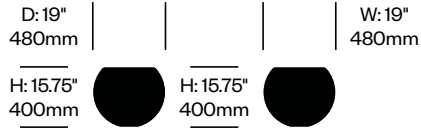

Surfaces

Trim

Anthracite (6R-V21)
Orange (6R-V26)
Red (6R-V24)
White (6R-V19)
White Carrara (6R-V29)
Volcanic Lava (6R-V20)

Bong

Cappellini | Giulio Cappellini | 2004 | Imported from Italy

To order, specify:

1. Product number
2. Trim color

Occasional Table	Number	List Price
Painted	HCCE-BNGP	1,530.00
White Carrara	HCCE-BNGP	1,780.00
Volcanic Lava	HCCE-BNGP	2,060.00