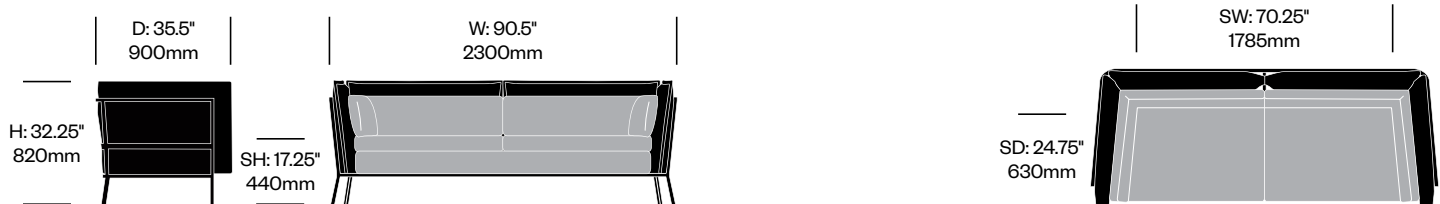

Matte Anthracite (6R-48)
Matte Black (6R-4)
Matte Mud (6R-71)
Matte Red (6R-34)
Matte White (6R-1)

Basket 011

Cappellini | Ronan and Erwan Bouroullec | 2005 | Imported from Italy

To order, specify:

1. Product number
2. Interior upholstery and color
3. Exterior upholstery and color
4. Frame paint color

Lounge Chair	Number	COM/COL	List Price
Leather	HCCE-BK1P-1	5,050.00	6,810.00
Fabric	HCCE-BK1P-2	4,880.00	5,550.00
Faux Leather	HCCE-BK1P-3	4,880.00	5,050.00

Two Seat Sofa	Number	COM/COL	List Price
Leather	HCCE-BK2P-1	7,870.00	11,620.00
Fabric	HCCE-BK2P-2	7,540.00	8,880.00
Faux Leather	HCCE-BK2P-3	7,540.00	7,870.00