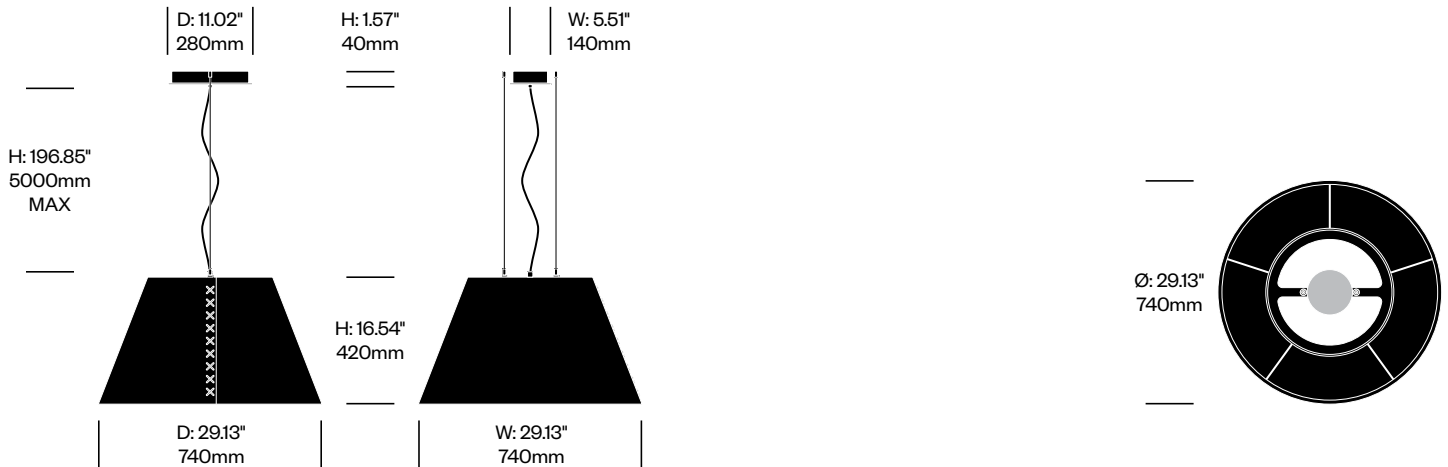

BuzziShade

BuzziSpace | Stal Collectief | 2013 | Imported from the Netherlands

Features and Specifications

Voltage:	120V 50/60Hz
Power consumption:	19 watts
Color temperature:	3000K
Luminosity:	1500 lumens
Luminaire efficacy:	79 lumens/watt
Color rendition index:	90 CRI
Rated lifespan:	50,000 hours
Bulb type:	LED
Cord length:	78.74 inches, field cuttable 196.85 inches, field cuttable

To order, specify:

1. Product number
2. Frame trim color
3. Shade felt color
4. Shade fabric and color (if applicable)
5. Lace color
6. Cable trim color

MEDIUM PENDANT LIGHT

Felt Pendant	Number	List Price
Uncoated Aluminum Frame, 78.74" (2000mm) Cables	HCBZ-SHP1-11	2,501.00
Uncoated Aluminum Frame, 196.85" (5000mm) Cables	HCBZ-SHP1-21	2,798.00
Black or White Frame, 78.74" (2000mm) Cables	HCBZ-SHP1-11	2,300.00
Black or White Frame, 196.85" (5000mm) Cables	HCBZ-SHP1-21	2,597.00
Fluo Orange Frame, 78.74" (2000mm) Cables	HCBZ-SHP1-11	3,191.00
Fluo Orange Frame, 196.85" (5000mm) Cables	HCBZ-SHP1-21	3,488.00

Felt Pendant with Fabric Interior	Number	Grade A	Grade B	Grade C
Uncoated Aluminum Frame, 78.74" (2000mm) Cables	HCBZ-SHP1-12I	2,956.00	3,025.00	3,203.00
Uncoated Aluminum Frame, 196.85" (5000mm) Cables	HCBZ-SHP1-22I	3,253.00	3,322.00	3,500.00
Black or White Frame, 78.74" (2000mm) Cables	HCBZ-SHP1-12I	2,755.00	2,824.00	3,002.00
Black or White Frame, 196.85" (5000mm) Cables	HCBZ-SHP1-22I	3,052.00	3,121.00	3,299.00
Fluo Orange Frame, 78.74" (2000mm) Cables	HCBZ-SHP1-12I	3,646.00	3,715.00	3,893.00
Fluo Orange Frame, 196.85" (5000mm) Cables	HCBZ-SHP1-22I	3,943.00	4,012.00	4,190.00