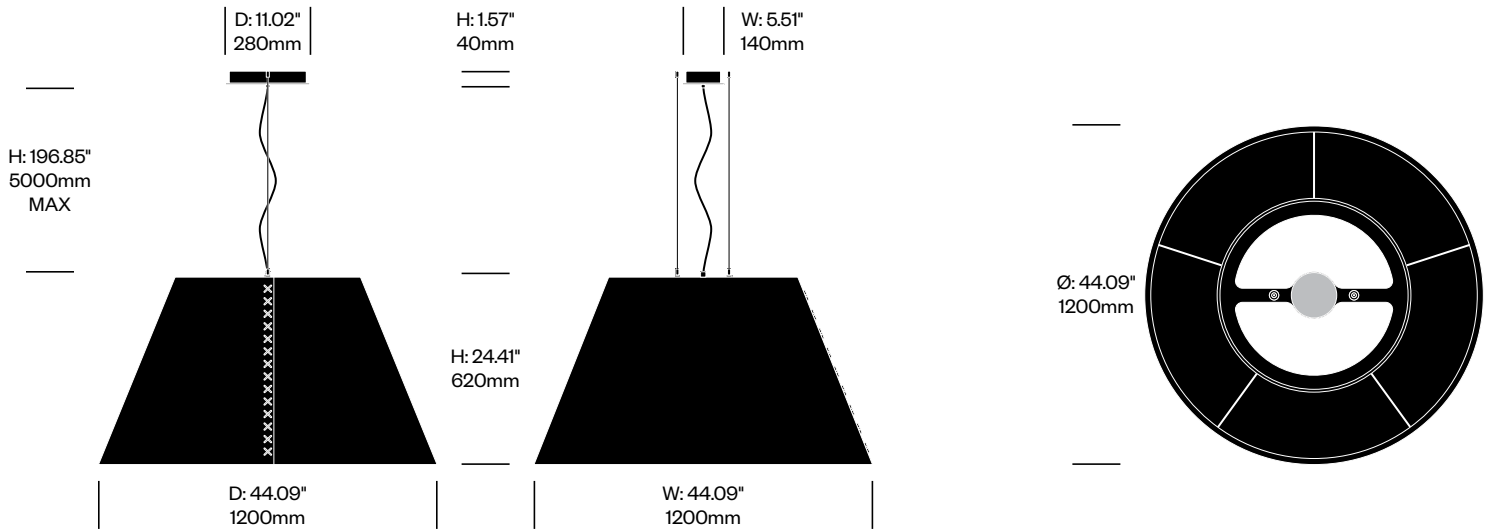

BuzziShade

BuzziSpace | Stal Collectief | 2013 | Imported from the Netherlands

To order, specify:

1. Product number
2. Frame trim color
3. Shade felt color
4. Shade fabric and color (if applicable)
5. Lace color
6. Cable trim color

LARGE PENDANT LIGHT

Felt Pendant	Number	List Price
Uncoated Aluminum Frame, 78.74" (2000mm) Cables	HCBZ-SHP2-11	3,255.00
Uncoated Aluminum Frame, 196.85" (5000mm) Cables	HCBZ-SHP2-21	3,552.00
Black or White Frame, 78.74" (2000mm) Cables	HCBZ-SHP2-11	2,960.00
Black or White Frame, 196.85" (5000mm) Cables	HCBZ-SHP2-21	3,257.00
Fluo Orange Frame, 78.74" (2000mm) Cables	HCBZ-SHP2-11	3,847.00
Fluo Orange Frame, 196.85" (5000mm) Cables	HCBZ-SHP2-21	4,144.00

Felt Pendant with Fabric Interior	Number	Grade A	Grade B	Grade C
Uncoated Aluminum Frame, 78.74" (2000mm) Cables	HCBZ-SHP2-12I	3,809.00	3,898.00	4,002.00
Uncoated Aluminum Frame, 196.85" (5000mm) Cables	HCBZ-SHP2-22I	4,106.00	4,195.00	4,299.00
Black or White Frame, 78.74" (2000mm) Cables	HCBZ-SHP2-12I	3,514.00	3,603.00	3,707.00
Black or White Frame, 196.85" (5000mm) Cables	HCBZ-SHP2-22I	3,811.00	3,900.00	4,004.00
Fluo Orange Frame, 78.74" (2000mm) Cables	HCBZ-SHP2-12I	4,401.00	4,490.00	4,594.00
Fluo Orange Frame, 196.85" (5000mm) Cables	HCBZ-SHP2-22I	4,698.00	4,787.00	4,891.00

Felt Pendant with Fabric Exterior	Number	Grade A	Grade B	Grade C
Uncoated Aluminum Frame, 78.74" (2000mm) Cables	HCBZ-SHP2-12E	3,809.00	3,898.00	4,002.00
Uncoated Aluminum Frame, 196.85" (5000mm) Cables	HCBZ-SHP2-22E	4,106.00	4,195.00	4,299.00
Black or White Frame, 78.74" (2000mm) Cables	HCBZ-SHP2-12E	3,514.00	3,603.00	3,707.00
Black or White Frame, 196.85" (5000mm) Cables	HCBZ-SHP2-22E	3,811.00	3,900.00	4,004.00
Fluo Orange Frame, 78.74" (2000mm) Cables	HCBZ-SHP2-12E	4,401.00	4,490.00	4,594.00
Fluo Orange Frame, 196.85" (5000mm) Cables	HCBZ-SHP2-22E	4,698.00	4,787.00	4,891.00