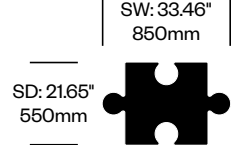

# BuzziPuzzle

BuzziSpace | BuzziSpace Studio | Imported from the Netherlands

**To order, specify:**

1. Product number
2. Upholstery and color

Low Pouf	Number	Grade A	Grade B	Grade C	Grade D
Fabric with Antiskid Bottom	HCBZ-PZPL-2A	620.00	712.00	774.00	812.00
Fabric with Wood Bottom	HCBZ-PZPL-2W	874.00	957.00	1,016.00	1,054.00