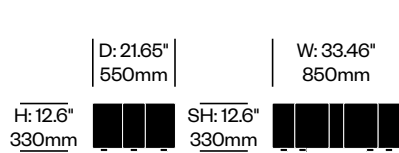

# BuzziPuzzle

BuzziSpace | BuzziSpace Studio | Imported from the Netherlands

**To order, specify:**

1. Product number
2. Upholstery and color

Low Pouf	Number	Grade A	Grade B	Grade C	Grade D
Fabric with Antiskid Bottom	HCBZ-PZPL-2A	620.00	712.00	774.00	812.00
Fabric with Wood Bottom	HCBZ-PZPL-2W	874.00	957.00	1,016.00	1,054.00