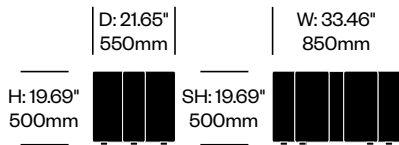

# BuzziPuzzle

BuzziSpace | BuzziSpace Studio | Imported from the Netherlands

**To order, specify:**

1. Product number
2. Upholstery and color

Low Pouf	Number	Grade A	Grade B	Grade C	Grade D
Fabric with Antiskid Bottom	HCBZ-PZPL-2A	620.00	712.00	774.00	812.00
Fabric with Wood Bottom	HCBZ-PZPL-2W	874.00	957.00	1,016.00	1,054.00