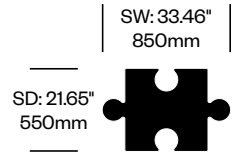

# BuzziPuzzle

BuzziSpace | BuzziSpace Studio | Imported from the Netherlands

**To order, specify:**

1. Product number
2. Upholstery and color

Low Pouf	Number	Grade A	Grade B	Grade C	Grade D
Fabric with Antiskid Bottom	HCBZ-PZPL-2A	620.00	712.00	774.00	812.00
Fabric with Wood Bottom	HCBZ-PZPL-2W	874.00	957.00	1,016.00	1,054.00