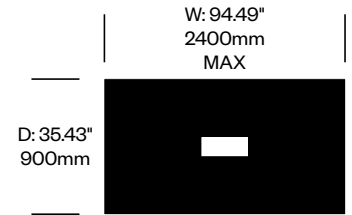

BuzziPicNic

BuzziSpace | Alain Gilles | 2014 | Imported from the Netherlands

To order, specify:

1. Product number
2. Top laminate color (if applicable)
3. Wood color

Bar Height Meet Collaborative Tables

31.5" Depth, Laminate Top	Number	Grade A	Grade B	Grade C	Grade D	Grade E
62.99" Width	HCBZ-PNTM-H3162L	2,608.00	2,643.00	2,693.00	2,929.00	2,997.00
70.87" Width	HCBZ-PNTM-H3170L	2,730.00	2,767.00	2,787.00	2,961.00	3,140.00
78.74" Width	HCBZ-PNTM-H3178L	2,738.00	2,779.00	2,831.00	3,073.00	3,151.00
86.61" Width	HCBZ-PNTM-H3186L	2,840.00	2,885.00	2,933.00	3,184.00	3,267.00
94.49" Width	HCBZ-PNTM-H3194L	2,893.00	2,941.00	2,991.00	3,273.00	3,327.00

Bar Height Meet Collaborative Tables

31.5" Depth, Wood Top	Number	Grade A	Grade B	Grade C	Grade D	Grade E
62.99" Width	HCBZ-PNTM-H3162W	5,427.00	5,577.00	5,650.00	6,129.00	6,511.00
70.87" Width	HCBZ-PNTM-H3170W	5,537.00	5,686.00	5,761.00	6,278.00	6,645.00
78.74" Width	HCBZ-PNTM-H3178W	5,649.00	5,796.00	5,871.00	6,425.00	6,780.00
86.61" Width	HCBZ-PNTM-H3186W	5,768.00	5,917.00	5,997.00	6,570.00	6,921.00
94.49" Width	HCBZ-PNTM-H3194W	5,879.00	6,025.00	6,130.00	6,793.00	7,053.00

BuzziPicNic

BuzziSpace | Alain Gilles | 2014 | Imported from the Netherlands

To order, specify:

1. Product number
2. Top laminate color (if applicable)
3. Wood color

Bar Height Meet Collaborative Tables

35.43" Depth, Laminate Top	Number	Grade A	Grade B	Grade C	Grade D	Grade E
62.99" Width	HCBZ-PNTM-H3562L	2,678.00	2,713.00	2,768.00	2,980.00	3,084.00
70.87" Width	HCBZ-PNTM-H3570L	2,808.00	2,845.00	2,900.00	3,118.00	3,233.00
78.74" Width	HCBZ-PNTM-H3578L	2,850.00	2,892.00	2,931.00	3,171.00	3,281.00
86.61" Width	HCBZ-PNTM-H3586L	2,895.00	2,939.00	3,011.00	3,225.00	3,331.00
94.49" Width	HCBZ-PNTM-H3594L	3,002.00	3,055.00	3,103.00	3,292.00	3,456.00