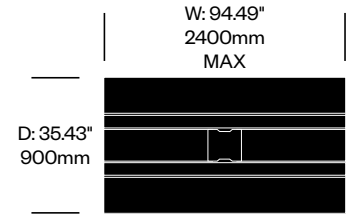

Bar Height Meet Collaborative Tables

31.5" Depth, Wood Top	Number	Grade A	Grade B	Grade C	Grade D	Grade E
62.99" Width	HCBZ-PNTM-H3162W	5,427.00	5,577.00	5,650.00	6,129.00	6,511.00
70.87" Width	HCBZ-PNTM-H3170W	5,537.00	5,686.00	5,761.00	6,278.00	6,645.00
78.74" Width	HCBZ-PNTM-H3178W	5,649.00	5,796.00	5,871.00	6,425.00	6,780.00
86.61" Width	HCBZ-PNTM-H3186W	5,768.00	5,917.00	5,997.00	6,570.00	6,921.00
94.49" Width	HCBZ-PNTM-H3194W	5,879.00	6,025.00	6,130.00	6,793.00	7,053.00

BuzziPicNic

BuzziSpace | Alain Gilles | 2014 | Imported from the Netherlands

To order, specify:

1. Product number
2. Top laminate color (if applicable)
3. Wood color

Bar Height Meet Collaborative Tables

35.43" Depth, Laminate Top	Number	Grade A	Grade B	Grade C	Grade D	Grade E
62.99" Width	HCBZ-PNTM-H3562L	2,678.00	2,713.00	2,768.00	2,980.00	3,084.00
70.87" Width	HCBZ-PNTM-H3570L	2,808.00	2,845.00	2,900.00	3,118.00	3,233.00
78.74" Width	HCBZ-PNTM-H3578L	2,850.00	2,892.00	2,931.00	3,171.00	3,281.00
86.61" Width	HCBZ-PNTM-H3586L	2,895.00	2,939.00	3,011.00	3,225.00	3,331.00
94.49" Width	HCBZ-PNTM-H3594L	3,002.00	3,055.00	3,103.00	3,292.00	3,456.00

Bar Height Meet Collaborative Tables

35.43" Depth, Wood Top	Number	Grade A	Grade B	Grade C	Grade D	Grade E
62.99" Width	HCBZ-PNTM-H3562W	5,671.00	5,818.00	5,894.00	6,424.00	6,803.00
70.87" Width	HCBZ-PNTM-H3570W	5,782.00	5,929.00	6,011.00	6,572.00	6,938.00
78.74" Width	HCBZ-PNTM-H3578W	5,892.00	6,040.00	6,128.00	6,720.00	7,071.00
86.61" Width	HCBZ-PNTM-H3586W	6,002.00	6,151.00	6,240.00	6,867.00	7,203.00
94.49" Width	HCBZ-PNTM-H3594W	6,159.00	6,306.00	6,402.00	7,015.00	7,389.00