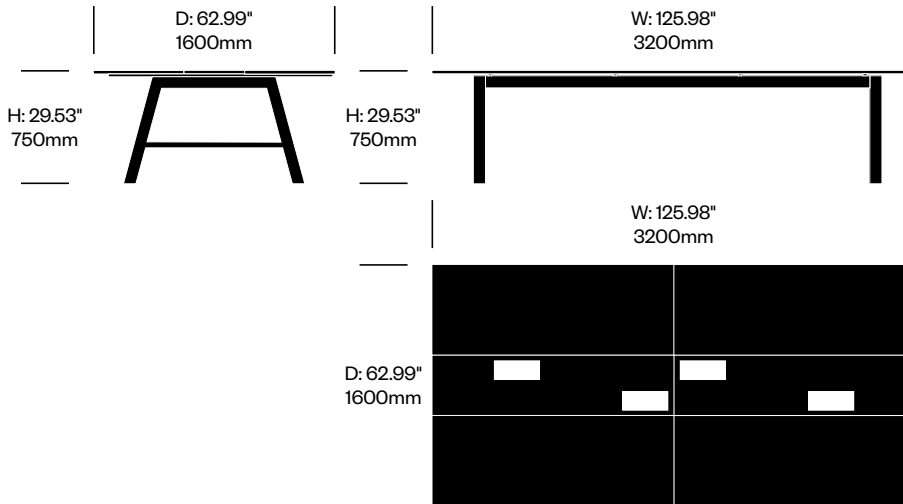

BuzziPicNic

BuzziSpace | Alain Gilles | 2014 | Imported from the Netherlands

To order, specify:

1. Product number
2. Top laminate color (if applicable)
3. Wood color

**WorkBench Collaborative Table,
Laminate Top**

Number	Grade A	Grade B	Grade C	Grade D	Grade E
HCBZ-PNTW-L	5,541.00	5,609.00	5,676.00	6,309.00	6,372.00