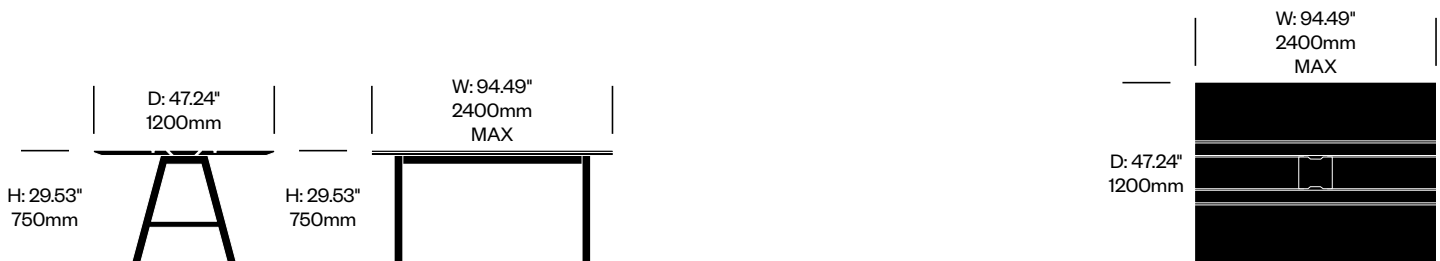

Standard Height Meet Collaborative Tables

39.37" Depth, Wood Top	Number	Grade A	Grade B	Grade C	Grade D	Grade E
62.99" Width	HCBZ-PNTM-L3962W	5,916.00	6,062.00	6,145.00	6,646.00	7,097.00
70.87" Width	HCBZ-PNTM-L3970W	6,033.00	6,180.00	6,254.00	6,793.00	7,237.00
78.74" Width	HCBZ-PNTM-L3978W	6,142.00	6,289.00	6,379.00	6,941.00	7,374.00
86.61" Width	HCBZ-PNTM-L3986W	6,334.00	6,485.00	6,573.00	7,074.00	7,602.00
94.49" Width	HCBZ-PNTM-L3994W	6,432.00	6,579.00	6,669.00	7,282.00	7,718.00

BuzziPicNic

BuzziSpace | Alain Gilles | 2014 | Imported from the Netherlands

To order, specify:

1. Product number
2. Top laminate color (if applicable)
3. Wood color

Standard Height Meet Collaborative Tables

47.24" Depth, Laminate Top	Number	Grade A	Grade B	Grade C	Grade D	Grade E
62.99" Width	HCBZ-PNTM-L4762L	3,111.00	3,144.00	3,198.00	3,538.00	3,577.00
70.87" Width	HCBZ-PNTM-L4770L	3,203.00	3,240.00	3,295.00	3,640.00	3,684.00
78.74" Width	HCBZ-PNTM-L4778L	3,256.00	3,296.00	3,351.00	3,679.00	3,746.00
86.61" Width	HCBZ-PNTM-L4786L	3,338.00	3,378.00	3,431.00	3,730.00	3,840.00
94.49" Width	HCBZ-PNTM-L4794L	3,397.00	3,447.00	3,500.00	3,807.00	3,907.00

Standard Height Meet Collaborative Tables

47.24" Depth, Wood Top	Number	Grade A	Grade B	Grade C	Grade D	Grade E
62.99" Width	HCBZ-PNTM-L4762W	6,521.00	6,667.00	6,742.00	7,370.00	7,823.00
70.87" Width	HCBZ-PNTM-L4770W	6,646.00	6,793.00	6,883.00	7,532.00	7,974.00
78.74" Width	HCBZ-PNTM-L4778W	6,763.00	6,910.00	7,006.00	7,678.00	7,118.00
86.61" Width	HCBZ-PNTM-L4786W	6,771.00	6,918.00	7,023.00	7,826.00	8,125.00
94.49" Width	HCBZ-PNTM-L4794W	7,058.00	7,208.00	7,280.00	8,049.00	8,472.00