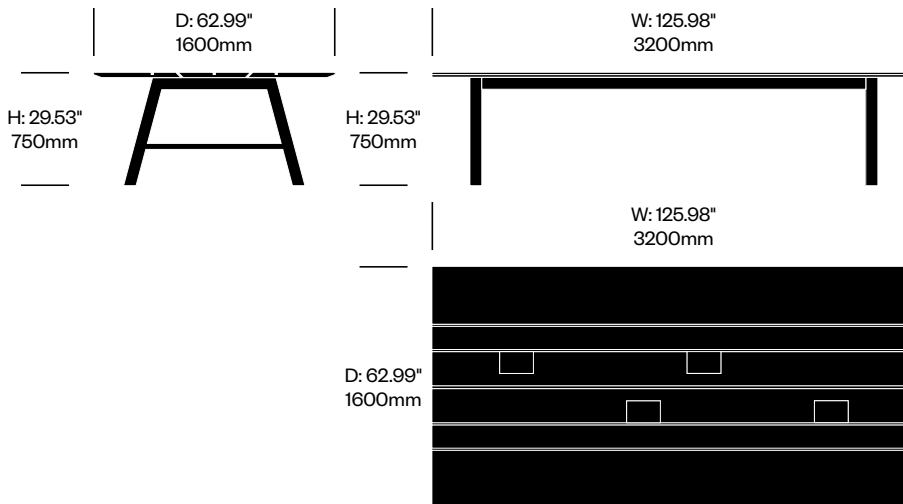

Large Round Collaborative Table,

Wood	Number	Grade A	Grade B	Grade C	Grade D
Removable Cover	HCBZ-PNTR-LSW	10,715.00	11,139.00	11,234.00	11,792.00
Flip Top Cover	HCBZ-PNTR-LHW	13,928.00	14,254.00	14,346.00	15,030.00

BuzziPicNic

BuzziSpace | Alain Gilles | 2014 | Imported from the Netherlands

To order, specify:

1. Product number
2. Top laminate color (if applicable)
3. Wood color

**WorkBench Collaborative Table,
Laminate Top**

Number	Grade A	Grade B	Grade C	Grade D	Grade E
HCBZ-PNTW-L	5,541.00	5,609.00	5,676.00	6,309.00	6,372.00

**WorkBench Collaborative Table,
Wood Top**

Number	Grade A	Grade B	Grade C	Grade D	Grade E
HCBZ-PNTW-W	11,105.00	11,992.00	12,359.00	12,892.00	13,326.00