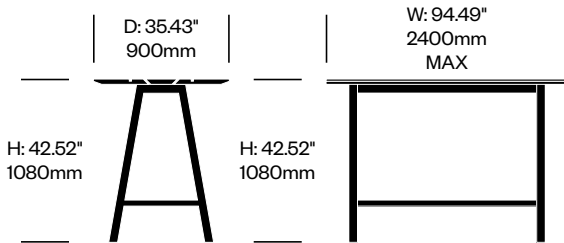

Bar Height Meet Collaborative Tables

31.5" Depth, Wood Top	Number	Grade A	Grade B	Grade C	Grade D	Grade E
62.99" Width	HCBZ-PNTM-H3162W	5,427.00	5,577.00	5,650.00	6,129.00	6,511.00
70.87" Width	HCBZ-PNTM-H3170W	5,537.00	5,686.00	5,761.00	6,278.00	6,645.00
78.74" Width	HCBZ-PNTM-H3178W	5,649.00	5,796.00	5,871.00	6,425.00	6,780.00
86.61" Width	HCBZ-PNTM-H3186W	5,768.00	5,917.00	5,997.00	6,570.00	6,921.00
94.49" Width	HCBZ-PNTM-H3194W	5,879.00	6,025.00	6,130.00	6,793.00	7,053.00

BuzziPicNic

BuzziSpace | Alain Gilles | 2014 | Imported from the Netherlands

To order, specify:

1. Product number
2. Top laminate color (if applicable)
3. Wood color

Bar Height Meet Collaborative Tables

35.43" Depth, Laminate Top	Number	Grade A	Grade B	Grade C	Grade D	Grade E
62.99" Width	HCBZ-PNTM-H3562L	2,678.00	2,713.00	2,768.00	2,980.00	3,084.00
70.87" Width	HCBZ-PNTM-H3570L	2,808.00	2,845.00	2,900.00	3,118.00	3,233.00
78.74" Width	HCBZ-PNTM-H3578L	2,850.00	2,892.00	2,931.00	3,171.00	3,281.00
86.61" Width	HCBZ-PNTM-H3586L	2,895.00	2,939.00	3,011.00	3,225.00	3,331.00
94.49" Width	HCBZ-PNTM-H3594L	3,002.00	3,055.00	3,103.00	3,292.00	3,456.00

Bar Height Meet Collaborative Tables

35.43" Depth, Wood Top	Number	Grade A	Grade B	Grade C	Grade D	Grade E
62.99" Width	HCBZ-PNTM-H3562W	5,671.00	5,818.00	5,894.00	6,424.00	6,803.00
70.87" Width	HCBZ-PNTM-H3570W	5,782.00	5,929.00	6,011.00	6,572.00	6,938.00
78.74" Width	HCBZ-PNTM-H3578W	5,892.00	6,040.00	6,128.00	6,720.00	7,071.00
86.61" Width	HCBZ-PNTM-H3586W	6,002.00	6,151.00	6,240.00	6,867.00	7,203.00
94.49" Width	HCBZ-PNTM-H3594W	6,159.00	6,306.00	6,402.00	7,015.00	7,389.00