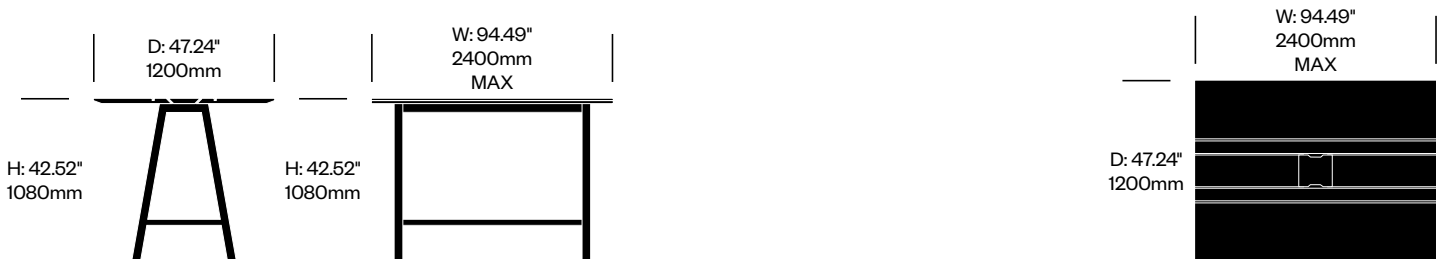

Bar Height Meet Collaborative Tables

39.37" Depth, Wood Top	Number	Grade A	Grade B	Grade C	Grade D	Grade E
62.99" Width	HCBZ-PNTM-H3962W	5,974.00	6,122.00	6,197.00	6,721.00	7,169.00
70.87" Width	HCBZ-PNTM-H3970W	6,084.00	6,232.00	6,322.00	6,866.00	7,300.00
78.74" Width	HCBZ-PNTM-H3978W	6,203.00	6,349.00	6,440.00	7,014.00	7,444.00
86.61" Width	HCBZ-PNTM-H3986W	6,268.00	6,417.00	6,505.00	7,164.00	7,522.00
94.49" Width	HCBZ-PNTM-H3994W	6,475.00	6,625.00	6,735.00	7,371.00	7,771.00

BuzziPicNic

BuzziSpace | Alain Gilles | 2014 | Imported from the Netherlands

To order, specify:

1. Product number
2. Top laminate color (if applicable)
3. Wood color

Bar Height Meet Collaborative Tables

47.24" Depth, Laminate Top	Number	Grade A	Grade B	Grade C	Grade D	Grade E
62.99" Width	HCBZ-PNTM-H4762L	3,163.00	3,196.00	3,265.00	3,625.00	3,640.00
70.87" Width	HCBZ-PNTM-H4770L	3,253.00	3,292.00	3,346.00	3,728.00	3,747.00
78.74" Width	HCBZ-PNTM-H4778L	3,317.00	3,355.00	3,411.00	3,828.00	3,816.00
86.61" Width	HCBZ-PNTM-H4786L	3,398.00	3,437.00	3,481.00	3,922.00	3,910.00
94.49" Width	HCBZ-PNTM-H4794L	3,456.00	3,504.00	3,596.00	3,955.00	3,978.00

Bar Height Meet Collaborative Tables

47.24" Depth, Wood Top	Number	Grade A	Grade B	Grade C	Grade D	Grade E
62.99" Width	HCBZ-PNTM-H4762W	6,573.00	6,719.00	6,809.00	7,457.00	7,886.00
70.87" Width	HCBZ-PNTM-H4770W	6,696.00	6,845.00	6,934.00	7,620.00	8,037.00
78.74" Width	HCBZ-PNTM-H4778W	6,824.00	6,969.00	7,066.00	7,827.00	8,187.00
86.61" Width	HCBZ-PNTM-H4786W	6,831.00	6,977.00	7,073.00	8,018.00	8,195.00
94.49" Width	HCBZ-PNTM-H4794W	7,117.00	7,265.00	7,376.00	8,197.00	8,543.00