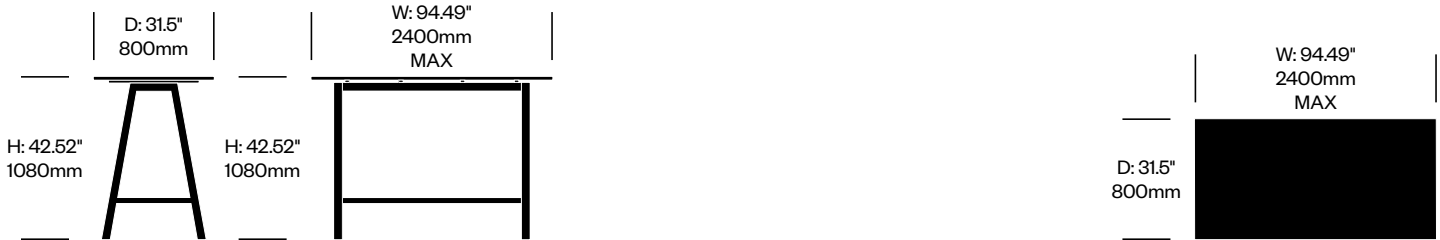

Standard Height Meet Collaborative Tables

47.24" Depth, Wood Top	Number	Grade A	Grade B	Grade C	Grade D	Grade E
62.99" Width	HCBZ-PNTM-L4762W	6,521.00	6,667.00	6,742.00	7,370.00	7,823.00
70.87" Width	HCBZ-PNTM-L4770W	6,646.00	6,793.00	6,883.00	7,532.00	7,974.00
78.74" Width	HCBZ-PNTM-L4778W	6,763.00	6,910.00	7,006.00	7,678.00	7,118.00
86.61" Width	HCBZ-PNTM-L4786W	6,771.00	6,918.00	7,023.00	7,826.00	8,125.00
94.49" Width	HCBZ-PNTM-L4794W	7,058.00	7,208.00	7,280.00	8,049.00	8,472.00

BuzziPicNic

BuzziSpace | Alain Gilles | 2014 | Imported from the Netherlands

To order, specify:

1. Product number
2. Top laminate color (if applicable)
3. Wood color

Bar Height Meet Collaborative Tables

31.5" Depth, Laminate Top	Number	Grade A	Grade B	Grade C	Grade D	Grade E
62.99" Width	HCBZ-PNTM-H3162L	2,608.00	2,643.00	2,693.00	2,929.00	2,997.00
70.87" Width	HCBZ-PNTM-H3170L	2,730.00	2,767.00	2,787.00	2,961.00	3,140.00
78.74" Width	HCBZ-PNTM-H3178L	2,738.00	2,779.00	2,831.00	3,073.00	3,151.00
86.61" Width	HCBZ-PNTM-H3186L	2,840.00	2,885.00	2,933.00	3,184.00	3,267.00
94.49" Width	HCBZ-PNTM-H3194L	2,893.00	2,941.00	2,991.00	3,273.00	3,327.00

Bar Height Meet Collaborative Tables

31.5" Depth, Wood Top	Number	Grade A	Grade B	Grade C	Grade D	Grade E
62.99" Width	HCBZ-PNTM-H3162W	5,427.00	5,577.00	5,650.00	6,129.00	6,511.00
70.87" Width	HCBZ-PNTM-H3170W	5,537.00	5,686.00	5,761.00	6,278.00	6,645.00
78.74" Width	HCBZ-PNTM-H3178W	5,649.00	5,796.00	5,871.00	6,425.00	6,780.00
86.61" Width	HCBZ-PNTM-H3186W	5,768.00	5,917.00	5,997.00	6,570.00	6,921.00
94.49" Width	HCBZ-PNTM-H3194W	5,879.00	6,025.00	6,130.00	6,793.00	7,053.00