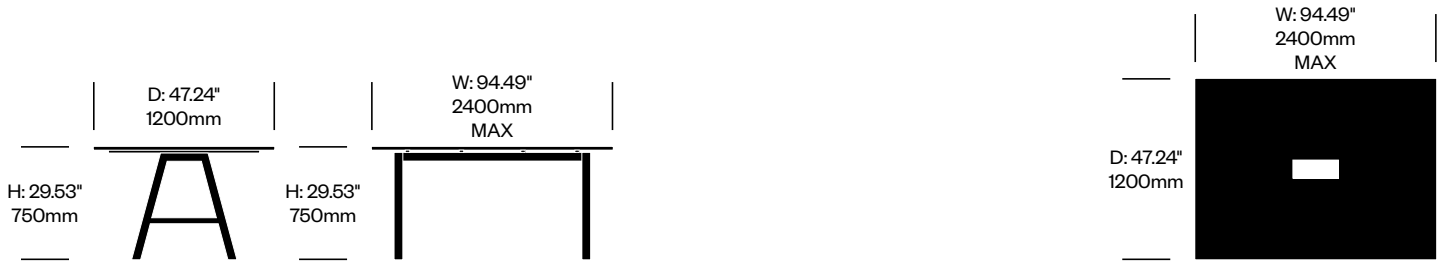

BuzziPicNic

BuzziSpace | Alain Gilles | 2014 | Imported from the Netherlands

To order, specify:

1. Product number
2. Top laminate color (if applicable)
3. Wood color

Standard Height Meet Collaborative Tables

47.24" Depth, Laminate Top	Number	Grade A	Grade B	Grade C	Grade D	Grade E
62.99" Width	HCBZ-PNTM-L4762L	3,111.00	3,144.00	3,198.00	3,538.00	3,577.00
70.87" Width	HCBZ-PNTM-L4770L	3,203.00	3,240.00	3,295.00	3,640.00	3,684.00
78.74" Width	HCBZ-PNTM-L4778L	3,256.00	3,296.00	3,351.00	3,679.00	3,746.00
86.61" Width	HCBZ-PNTM-L4786L	3,338.00	3,378.00	3,431.00	3,730.00	3,840.00
94.49" Width	HCBZ-PNTM-L4794L	3,397.00	3,447.00	3,500.00	3,807.00	3,907.00