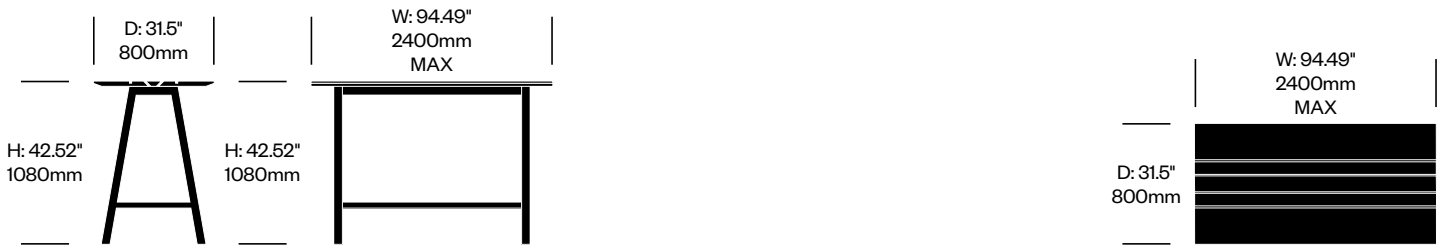

Standard Height Meet Collaborative Tables

47.24" Depth, Wood Top	Number	Grade A	Grade B	Grade C	Grade D	Grade E
62.99" Width	HCBZ-PNTM-L4762W	6,521.00	6,667.00	6,742.00	7,370.00	7,823.00
70.87" Width	HCBZ-PNTM-L4770W	6,646.00	6,793.00	6,883.00	7,532.00	7,974.00
78.74" Width	HCBZ-PNTM-L4778W	6,763.00	6,910.00	7,006.00	7,678.00	7,118.00
86.61" Width	HCBZ-PNTM-L4786W	6,771.00	6,918.00	7,023.00	7,826.00	8,125.00
94.49" Width	HCBZ-PNTM-L4794W	7,058.00	7,208.00	7,280.00	8,049.00	8,472.00

BuzziPicNic

BuzziSpace | Alain Gilles | 2014 | Imported from the Netherlands

To order, specify:

1. Product number
2. Top laminate color (if applicable)
3. Wood color

Bar Height Meet Collaborative Tables

31.5" Depth, Laminate Top	Number	Grade A	Grade B	Grade C	Grade D	Grade E
62.99" Width	HCBZ-PNTM-H3162L	2,608.00	2,643.00	2,693.00	2,929.00	2,997.00
70.87" Width	HCBZ-PNTM-H3170L	2,730.00	2,767.00	2,787.00	2,961.00	3,140.00
78.74" Width	HCBZ-PNTM-H3178L	2,738.00	2,779.00	2,831.00	3,073.00	3,151.00
86.61" Width	HCBZ-PNTM-H3186L	2,840.00	2,885.00	2,933.00	3,184.00	3,267.00
94.49" Width	HCBZ-PNTM-H3194L	2,893.00	2,941.00	2,991.00	3,273.00	3,327.00

Bar Height Meet Collaborative Tables

31.5" Depth, Wood Top	Number	Grade A	Grade B	Grade C	Grade D	Grade E
62.99" Width	HCBZ-PNTM-H3162W	5,427.00	5,577.00	5,650.00	6,129.00	6,511.00
70.87" Width	HCBZ-PNTM-H3170W	5,537.00	5,686.00	5,761.00	6,278.00	6,645.00
78.74" Width	HCBZ-PNTM-H3178W	5,649.00	5,796.00	5,871.00	6,425.00	6,780.00
86.61" Width	HCBZ-PNTM-H3186W	5,768.00	5,917.00	5,997.00	6,570.00	6,921.00
94.49" Width	HCBZ-PNTM-H3194W	5,879.00	6,025.00	6,130.00	6,793.00	7,053.00