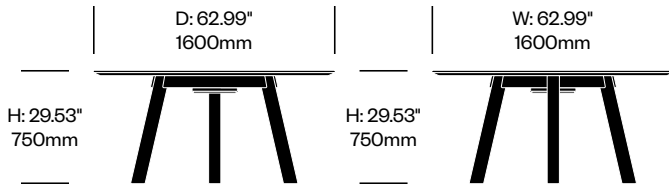

BuzziPicNic

BuzziSpace | Alain Gilles | 2014 | Imported from the Netherlands

To order, specify:

1. Product number
2. Wood color

Small Round Collaborative Table,

Wood	Number	Grade A	Grade B	Grade C	Grade D
Removable Cover	HCBZ-PNTR-SSW	10,551.00	10,976.00	11,070.00	11,628.00
Flip Top Cover	HCBZ-PNTR-SHW	13,765.00	14,091.00	14,182.00	14,867.00