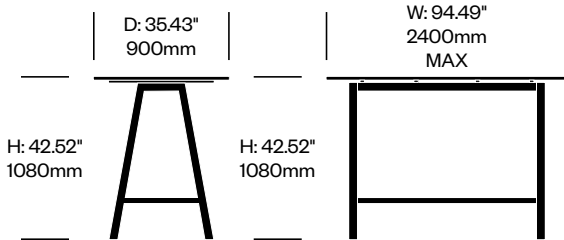

Standard Height Meet Collaborative Tables

47.24" Depth, Wood Top	Number	Grade A	Grade B	Grade C	Grade D	Grade E
62.99" Width	HCBZ-PNTM-L4762W	6,521.00	6,667.00	6,742.00	7,370.00	7,823.00
70.87" Width	HCBZ-PNTM-L4770W	6,646.00	6,793.00	6,883.00	7,532.00	7,974.00
78.74" Width	HCBZ-PNTM-L4778W	6,763.00	6,910.00	7,006.00	7,678.00	7,118.00
86.61" Width	HCBZ-PNTM-L4786W	6,771.00	6,918.00	7,023.00	7,826.00	8,125.00
94.49" Width	HCBZ-PNTM-L4794W	7,058.00	7,208.00	7,280.00	8,049.00	8,472.00

Bar Height Meet Collaborative Tables

31.5" Depth, Wood Top	Number	Grade A	Grade B	Grade C	Grade D	Grade E
62.99" Width	HCBZ-PNTM-H3162W	5,427.00	5,577.00	5,650.00	6,129.00	6,511.00
70.87" Width	HCBZ-PNTM-H3170W	5,537.00	5,686.00	5,761.00	6,278.00	6,645.00
78.74" Width	HCBZ-PNTM-H3178W	5,649.00	5,796.00	5,871.00	6,425.00	6,780.00
86.61" Width	HCBZ-PNTM-H3186W	5,768.00	5,917.00	5,997.00	6,570.00	6,921.00
94.49" Width	HCBZ-PNTM-H3194W	5,879.00	6,025.00	6,130.00	6,793.00	7,053.00

BuzziPicNic

BuzziSpace | Alain Gilles | 2014 | Imported from the Netherlands

To order, specify:

1. Product number
2. Top laminate color (if applicable)
3. Wood color

Bar Height Meet Collaborative Tables

35.43" Depth, Laminate Top	Number	Grade A	Grade B	Grade C	Grade D	Grade E
62.99" Width	HCBZ-PNTM-H3562L	2,678.00	2,713.00	2,768.00	2,980.00	3,084.00
70.87" Width	HCBZ-PNTM-H3570L	2,808.00	2,845.00	2,900.00	3,118.00	3,233.00
78.74" Width	HCBZ-PNTM-H3578L	2,850.00	2,892.00	2,931.00	3,171.00	3,281.00
86.61" Width	HCBZ-PNTM-H3586L	2,895.00	2,939.00	3,011.00	3,225.00	3,331.00
94.49" Width	HCBZ-PNTM-H3594L	3,002.00	3,055.00	3,103.00	3,292.00	3,456.00