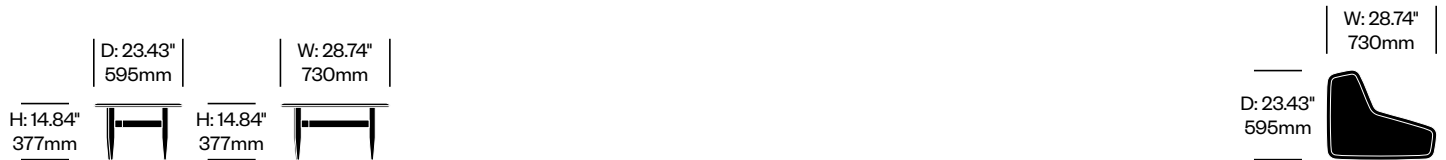

# BuzziNordic ST400

BuzziSpace | Ståffan Thomasen | 2016 | Imported from Germany

**To order, specify:**

1. Product number
2. Wood color

Occasional Table, Right	Number	List Price
Black Stained Ash	HCBZ-N4T1-R	2,730.00
Walnut	HCBZ-N4T1-R	3,192.00