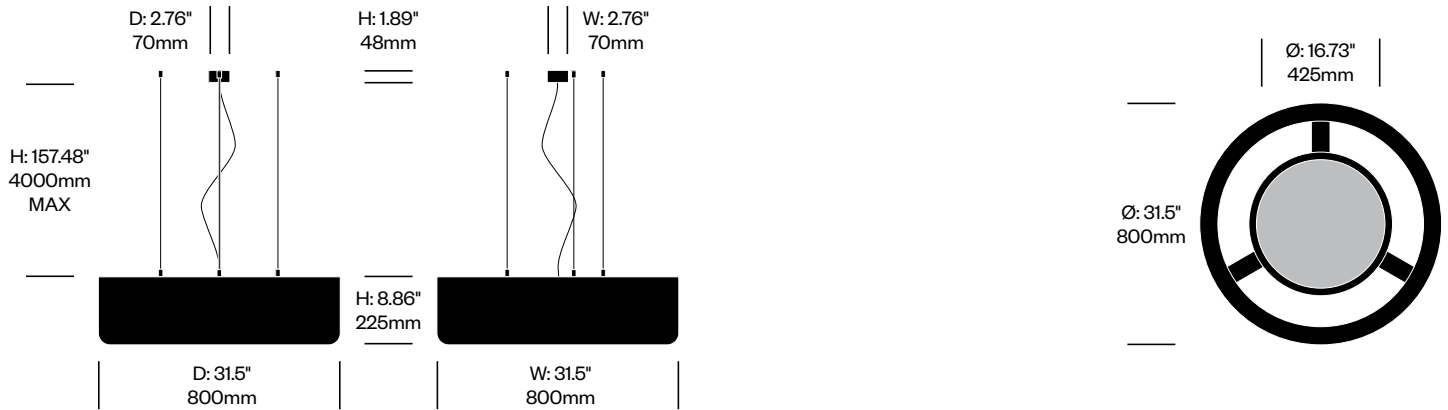

BuzziJet

BuzziSpace | BuzziSpace Studio | 2018 | Imported from the Netherlands

Features and Specifications

Voltage:	120V 50/60Hz
Power consumption:	29 watts
Color temperature:	3000K
Luminosity:	2545 lumens
Luminaire efficacy:	88 lumens/watt
Color rendition index:	>90 CRI
Rated lifespan:	50,000 hours
Bulb type:	LED
Cord length:	78.74 inches, field cuttable 196.85 inches, field cuttable

Pendant Lights

Available in two sizes, BuzziJet has an upholstered foam shade. The frame is powder coated white metal. Two ceiling mounting options are available; suspended straight or suspended split. The suspended straight is a system fixing screw with three cables in two lengths. The minimum distance of shade to ceiling is 3.94". The suspended split is a system fixing screw with three split cables and one main cable also available in two lengths. The minimum distance of shade to ceiling is 19.69". Powder coated white metal ceiling canopy and transparent power cord included. The LED disc has a PMMA diffusor that ensures optimal light spread and efficiency.

Cable Trim

Alu (BTR-9006)
Black (BTR-9005)

BuzziJet

BuzziSpace | BuzziSpace Studio | 2018 | Imported from the Netherlands

To order, specify:

1. Product number
2. Upholstery and color
3. Cable trim color

Small Pendant Light with Straight Cables

	Number	Grade A	Grade B	Grade C	Grade D	Grade E
78.74" (2000mm) Cables	HCBZ-JTP1-1S	3,770.00	3,878.00	3,931.00	3,960.00	4,112.00
196.85" (5000mm) Cables	HCBZ-JTP1-2S	4,126.00	4,234.00	4,287.00	4,316.00	4,468.00