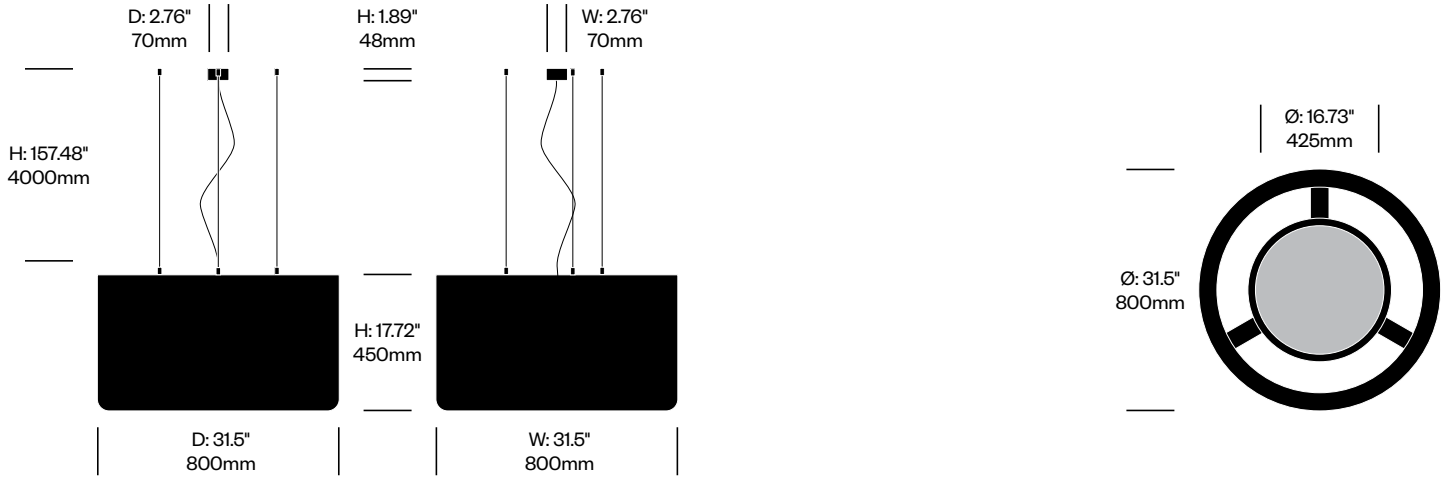

BuzziJet

BuzziSpace | BuzziSpace Studio | 2018 | Imported from the Netherlands

Features and Specifications

Voltage:	120V 50/60Hz
Power consumption:	29 watts
Color temperature:	3000K
Luminosity:	2545 lumens
Luminaire efficacy:	88 lumens/watt
Color rendition index:	>90 CRI
Rated lifespan:	50,000 hours
Bulb type:	LED
Cord length:	78.74 inches, field cuttable 196.85 inches, field cuttable

Pendant Lights

Available in two sizes, BuzziJet has an upholstered foam shade. The frame is powder coated white metal. Two ceiling mounting options are available; suspended straight or suspended split. The suspended straight is a system fixing screw with three cables in two lengths. The minimum distance of shade to ceiling is 3.94". The suspended split is a system fixing screw with three split cables and one main cable also available in two lengths. The minimum distance of shade to ceiling is 19.69". Powder coated white metal ceiling canopy and transparent power cord included. The LED disc has a PMMA diffusor that ensures optimal light spread and efficiency.

Small Pendant Light with Split Cables

	Number	Grade A	Grade B	Grade C	Grade D	Grade E
78.74" (2000mm) Cables	HCBZ-JTP1-1T	3,770.00	3,878.00	3,931.00	3,960.00	4,112.00
196.85" (5000mm) Cables	HCBZ-JTP1-2T	4,126.00	4,234.00	4,287.00	4,316.00	4,468.00

BuzziJet

BuzziSpace | BuzziSpace Studio | 2018 | Imported from the Netherlands

To order, specify:

1. Product number
2. Upholstery and color
3. Cable trim color

Medium Pendant Light with Straight Cables

	Number	Grade A	Grade B	Grade C	Grade D	Grade E
78.74" (2000mm) Cables	HCBZ-JTP2-1S	4,168.00	4,356.00	4,450.00	4,503.00	4,768.00
196.85" (5000mm) Cables	HCBZ-JTP2-2S	4,524.00	4,712.00	4,806.00	4,859.00	5,124.00