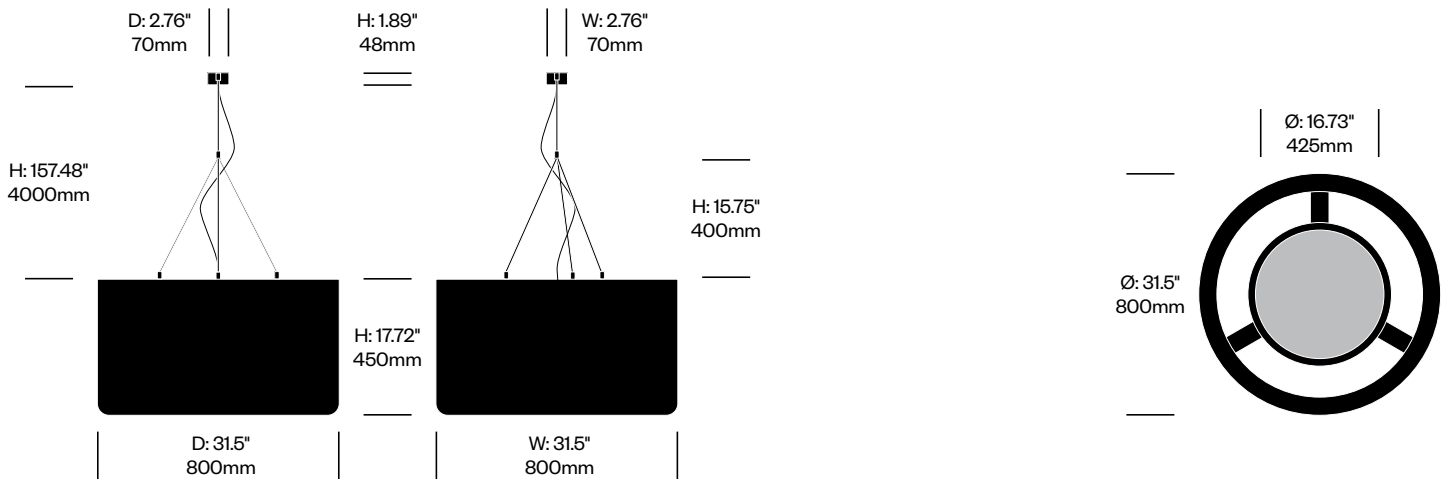

Pendant Lights

Available in two sizes, BuzziJet has an upholstered foam shade. The frame is powder coated white metal. Two ceiling mounting options are available; suspended straight or suspended split. The suspended straight is a system fixing screw with three cables in two lengths. The minimum distance of shade to ceiling is 3.94". The suspended split is a system fixing screw with three split cables and one main cable also available in two lengths. The minimum distance of shade to ceiling is 19.69". Powder coated white metal ceiling canopy and transparent power cord included. The LED disc has a PMMA diffusor that ensures optimal light spread and efficiency.

Small Pendant Light with Split Cables

	Number	Grade A	Grade B	Grade C	Grade D	Grade E
78.74" (2000mm) Cables	HCBZ-JTP1-1T	3,770.00	3,878.00	3,931.00	3,960.00	4,112.00
196.85" (5000mm) Cables	HCBZ-JTP1-2T	4,126.00	4,234.00	4,287.00	4,316.00	4,468.00

BuzziJet

BuzziSpace | BuzziSpace Studio | 2018 | Imported from the Netherlands

To order, specify:

1. Product number
2. Upholstery and color
3. Cable trim color

Medium Pendant Light with Straight Cables

	Number	Grade A	Grade B	Grade C	Grade D	Grade E
78.74" (2000mm) Cables	HCBZ-JTP2-1S	4,168.00	4,356.00	4,450.00	4,503.00	4,768.00
196.85" (5000mm) Cables	HCBZ-JTP2-2S	4,524.00	4,712.00	4,806.00	4,859.00	5,124.00

Medium Pendant Light with Split Cables

	Number	Grade A	Grade B	Grade C	Grade D	Grade E
78.74" (2000mm) Cables	HCBZ-JTP2-1T	4,168.00	4,356.00	4,450.00	4,503.00	4,768.00
196.85" (5000mm) Cables	HCBZ-JTP2-2T	4,524.00	4,712.00	4,806.00	4,859.00	5,124.00