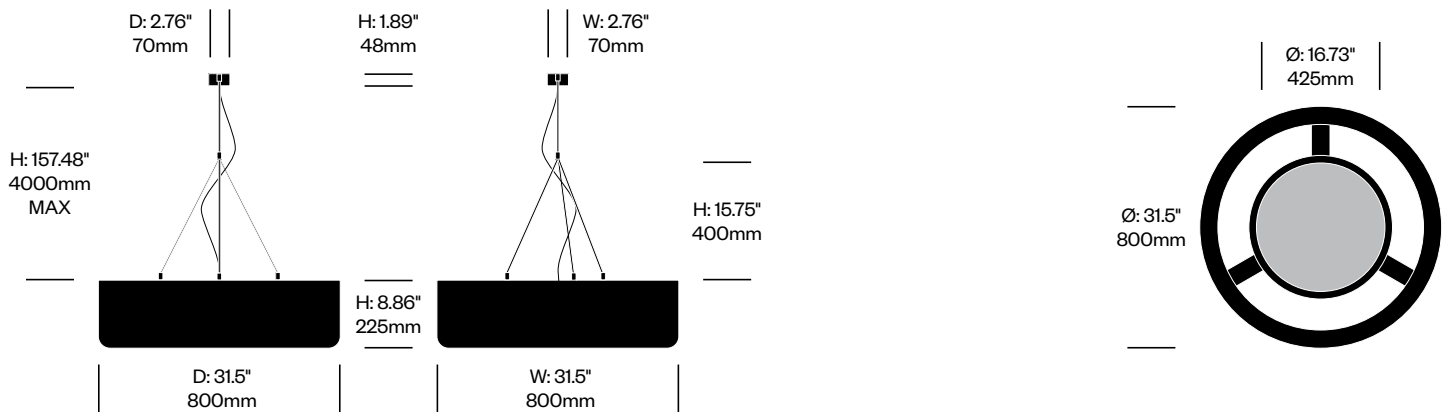

BuzziJet

BuzziSpace | BuzziSpace Studio | 2018 | Imported from the Netherlands

Features and Specifications

Voltage:	120V 50/60Hz
Power consumption:	29 watts
Color temperature:	3000K
Luminosity:	2545 lumens
Luminaire efficacy:	88 lumens/watt
Color rendition index:	>90 CRI
Rated lifespan:	50,000 hours
Bulb type:	LED
Cord length:	78.74 inches, field cuttable 196.85 inches, field cuttable

Pendant Lights

Available in two sizes, BuzziJet has an upholstered foam shade. The frame is powder coated white metal. Two ceiling mounting options are available; suspended straight or suspended split. The suspended straight is a system fixing screw with three cables in two lengths. The minimum distance of shade to ceiling is 3.94". The suspended split is a system fixing screw with three split cables and one main cable also available in two lengths. The minimum distance of shade to ceiling is 19.69". Powder coated white metal ceiling canopy and transparent power cord included. The LED disc has a PMMA diffusor that ensures optimal light spread and efficiency.

Cable Trim

Alu (BTR-9006)
Black (BTR-9005)

BuzziJet

BuzziSpace | BuzziSpace Studio | 2018 | Imported from the Netherlands

To order, specify:

1. Product number
2. Upholstery and color
3. Cable trim color

Small Pendant Light with Straight Cables

	Number	Grade A	Grade B	Grade C	Grade D	Grade E
78.74" (2000mm) Cables	HCBZ-JTP1-1S	3,770.00	3,878.00	3,931.00	3,960.00	4,112.00
196.85" (5000mm) Cables	HCBZ-JTP1-2S	4,126.00	4,234.00	4,287.00	4,316.00	4,468.00