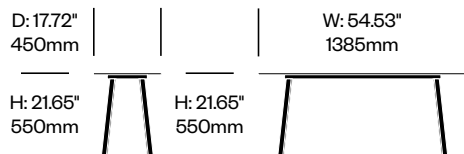

# BuzziHub

BuzziSpace | Alain Gilles | 2011 | Imported from the Netherlands

**To order, specify:**

1. Product number
2. Paint color

Small Occasional Table	Number	List Price
Painted	HCBZ-HBTO-1	1,155.00

Medium Occasional Table	Number	List Price
Painted	HCBZ-HBTO-2	1,743.00
Painted with Acoustic Layer	HCBZ-HBTO-2A	