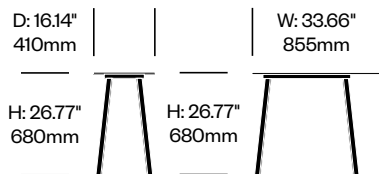

# BuzziHub

BuzziSpace | Alain Gilles | 2011 | Imported from the Netherlands

**To order, specify:**

1. Product number
2. Paint color

Small Occasional Table	Number	List Price
Painted	HCBZ-HBTO-1	1,155.00

Medium Occasional Table	Number	List Price
Painted	HCBZ-HBTO-2	1,743.00
Painted with Acoustic Layer	HCBZ-HBTO-2A	