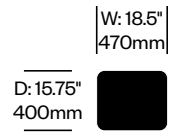

BuzziHub

BuzziSpace | Alain Gilles | 2011 | Imported from the Netherlands

To order, specify:

1. Product number
2. Paint color

Small Occasional Table	Number	List Price
Painted	HCBZ-HBTO-1	1,155.00