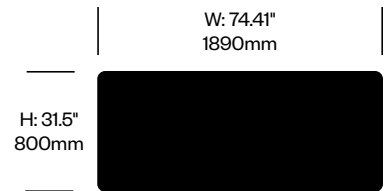

# BuzziHub

BuzziSpace | Alain Gilles | 2011 | Imported from the Netherlands

**To order, specify:**

1. Product number
2. Paint color

Standard Height Collaborative Table	Number	List Price
Painted	HCBZ-HBTC-1	7,938.00
Painted with Acoustic Layer	HCBZ-HBTC-1A	

Bar Height Collaborative Table	Number	List Price
Painted	HCBZ-HBTC-2	8,171.00
Painted with Acoustic Layer	HCBZ-HBTC-2A	