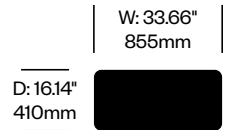

### Paint

Black (BTR-9005)

White (BTR-9010)

# BuzziHub

BuzziSpace | Alain Gilles | 2011 | Imported from the Netherlands

**To order, specify:**

1. Product number
2. Paint color

Small Occasional Table	Number	List Price
Painted	HCBZ-HBTO-1	1,155.00

Medium Occasional Table	Number	List Price
Painted	HCBZ-HBTO-2	1,743.00
Painted with Acoustic Layer	HCBZ-HBTO-2A	