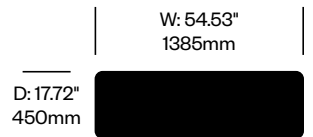

### Paint

Black (BTR-9005)

White (BTR-9010)

# BuzziHub

BuzziSpace | Alain Gilles | 2011 | Imported from the Netherlands

**To order, specify:**

1. Product number
2. Paint color

Small Occasional Table	Number	List Price
Painted	HCBZ-HBTO-1	1,155.00

Medium Occasional Table	Number	List Price
Painted	HCBZ-HBTO-2	1,743.00
Painted with Acoustic Layer	HCBZ-HBTO-2A	