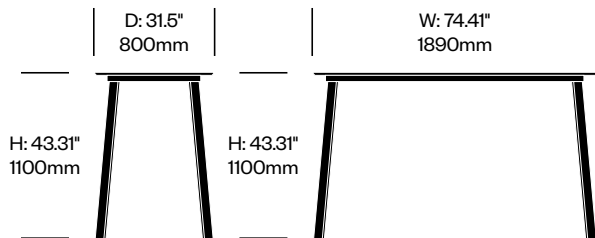

# BuzziHub

BuzziSpace | Alain Gilles | 2011 | Imported from the Netherlands

**To order, specify:**

1. Product number
2. Paint color

Standard Height Collaborative Table	Number	List Price
Painted	HCBZ-HBTC-1	7,938.00
Painted with Acoustic Layer	HCBZ-HBTC-1A	

Bar Height Collaborative Table	Number	List Price
Painted	HCBZ-HBTC-2	8,171.00
Painted with Acoustic Layer	HCBZ-HBTC-2A	