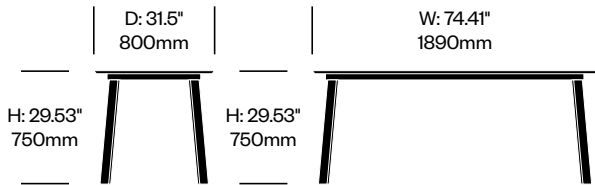

BuzziHub

BuzziSpace | Alain Gilles | 2011 | Imported from the Netherlands

To order, specify:

1. Product number
2. Paint color

Standard Height Collaborative Table	Number	List Price
Painted	HCBZ-HBTC-1	7,938.00
Painted with Acoustic Layer	HCBZ-HBTC-1A