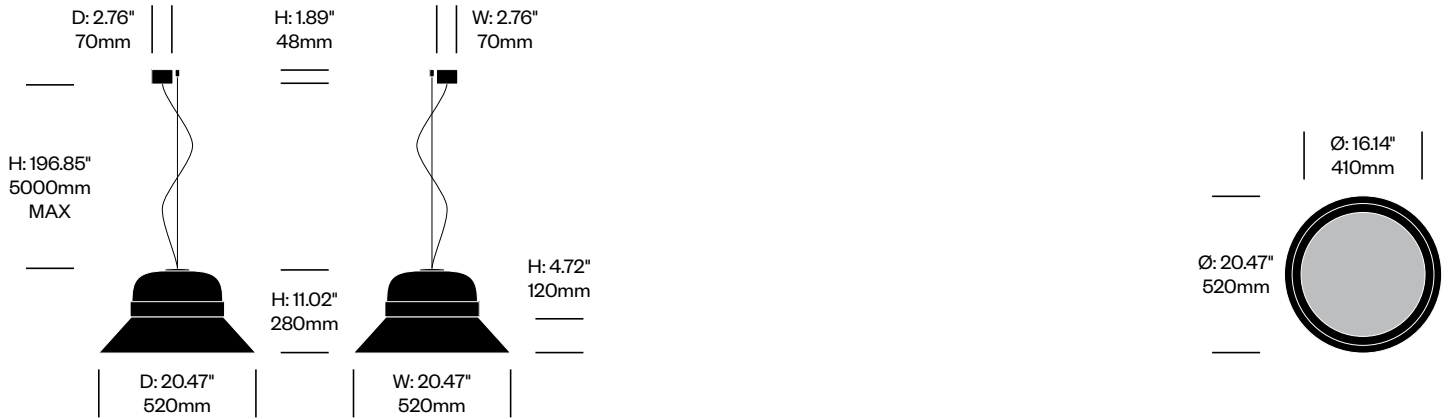

BuzziHat

BuzziSpace | Alain Gilles | Imported from the Netherlands

Features and Specifications

Voltage:	120V 50/60Hz
Power consumption:	19 watts
Color temperature:	3000K
Luminosity:	2000 lumens
Luminaire efficacy:	105 lumens/watt
Color rendition index:	<90 CRI
Rated lifespan:	50,000 hours
Bulb type:	LED
Cord length:	78.74 inches, field cuttable 196.85 inches, field cuttable

1. Product number
2. Upholstery and color
3. Shade paint color
4. Ring paint color
5. Cable trim color

Small Pendant Light	Number	Grade A	Grade B	Grade C	Grade D	Grade E
79.74" (2000mm) Cables	HCBZ-HTP1-1	3,299.00	3,325.00	3,338.00	3,345.00	3,380.00
196.85" (5000mm) Cables	HCBZ-HTP1-2	3,475.00	3,501.00	3,514.00	3,521.00	3,556.00