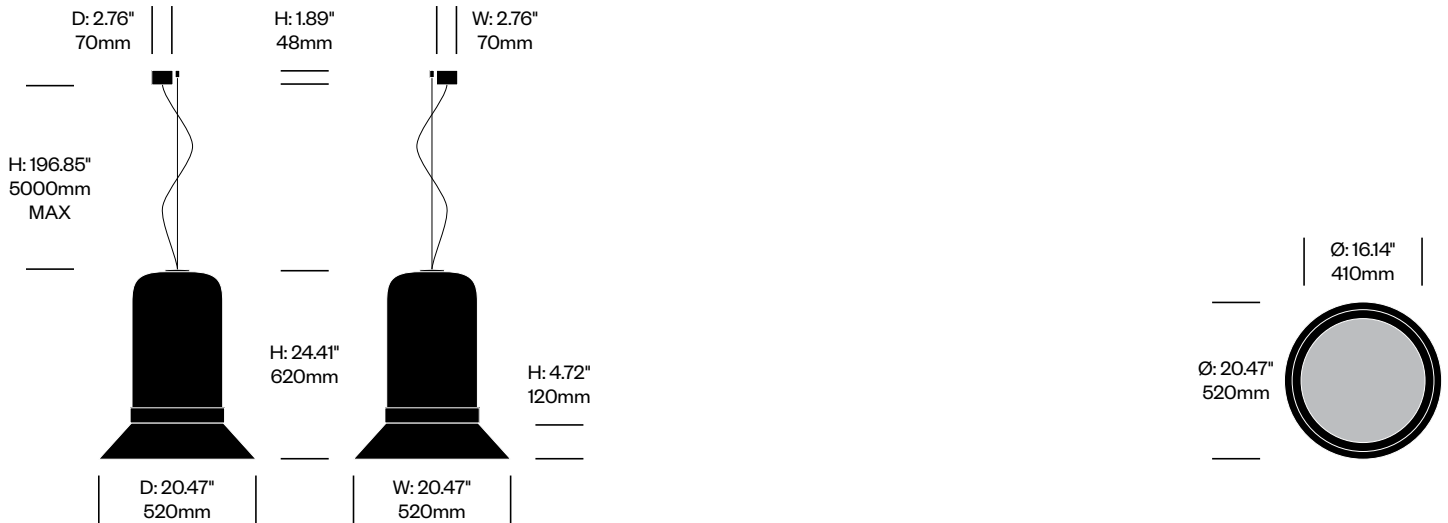

BuzziHat

BuzziSpace | Alain Gilles | Imported from the Netherlands

Features and Specifications

Voltage:	120V 50/60Hz
Power consumption:	19 watts
Color temperature:	3000K
Luminosity:	2000 lumens
Luminaire efficacy:	105 lumens/watt
Color rendition index:	<90 CRI
Rated lifespan:	50,000 hours
Bulb type:	LED
Cord length:	78.74 inches, field cuttable 196.85 inches, field cuttable

BuzziHat

BuzziSpace | Alain Gilles | Imported from the Netherlands

To order, specify:

1. Product number
2. Upholstery and color
3. Shade paint color
4. Ring paint color
5. Cable trim color

Large Pendant Light	Number	Grade A	Grade B	Grade C	Grade D	Grade E
79.74" (2000mm) Cables	HCBZ-HTP3-1	3,671.00	3,714.00	3,737.00	3,749.00	3,811.00
196.85" (5000mm) Cables	HCBZ-HTP3-2	3,847.00	3,890.00	3,913.00	3,925.00	3,987.00

Extra Large Pendant Light	Number	Grade A	Grade B	Grade C	Grade D	Grade E
79.74" (2000mm) Cables	HCBZ-HTP4-1	3,869.00	3,928.00	3,957.00	3,973.00	4,058.00
196.85" (5000mm) Cables	HCBZ-HTP4-2	4,045.00	4,104.00	4,133.00	4,149.00	4,234.00