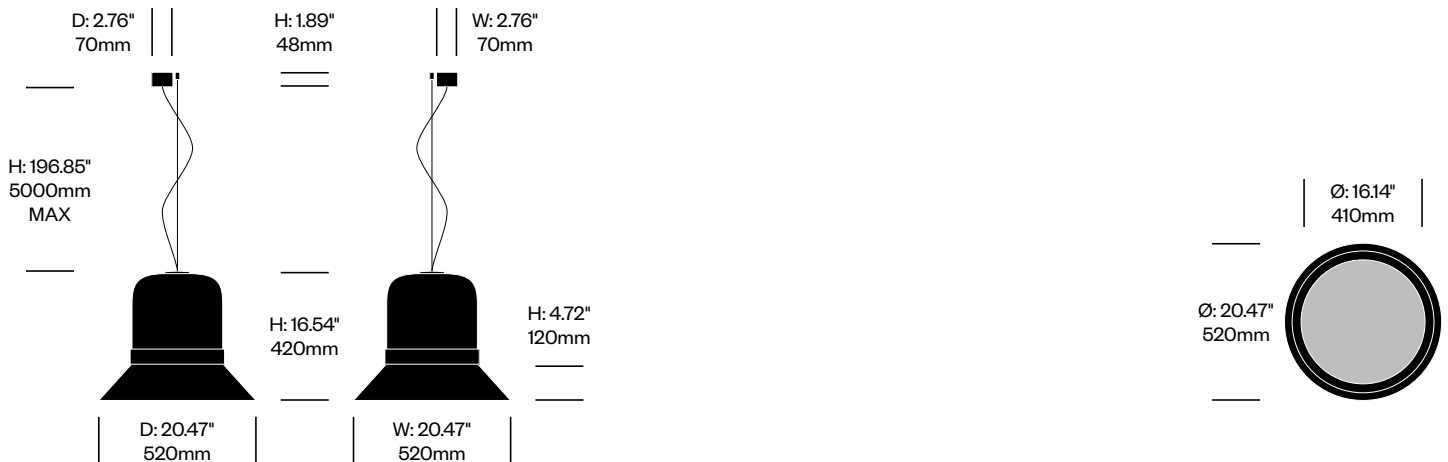

BuzziHat

BuzziSpace | Alain Gilles | Imported from the Netherlands

Features and Specifications

Voltage:	120V 50/60Hz
Power consumption:	19 watts
Color temperature:	3000K
Luminosity:	2000 lumens
Luminaire efficacy:	105 lumens/watt
Color rendition index:	<90 CRI
Rated lifespan:	50,000 hours
Bulb type:	LED
Cord length:	78.74 inches, field cuttable 196.85 inches, field cuttable

1. Product number
2. Upholstery and color
3. Shade paint color
4. Ring paint color
5. Cable trim color

Small Pendant Light	Number	Grade A	Grade B	Grade C	Grade D	Grade E
79.74" (2000mm) Cables	HCBZ-HTP1-1	3,299.00	3,325.00	3,338.00	3,345.00	3,380.00
196.85" (5000mm) Cables	HCBZ-HTP1-2	3,475.00	3,501.00	3,514.00	3,521.00	3,556.00