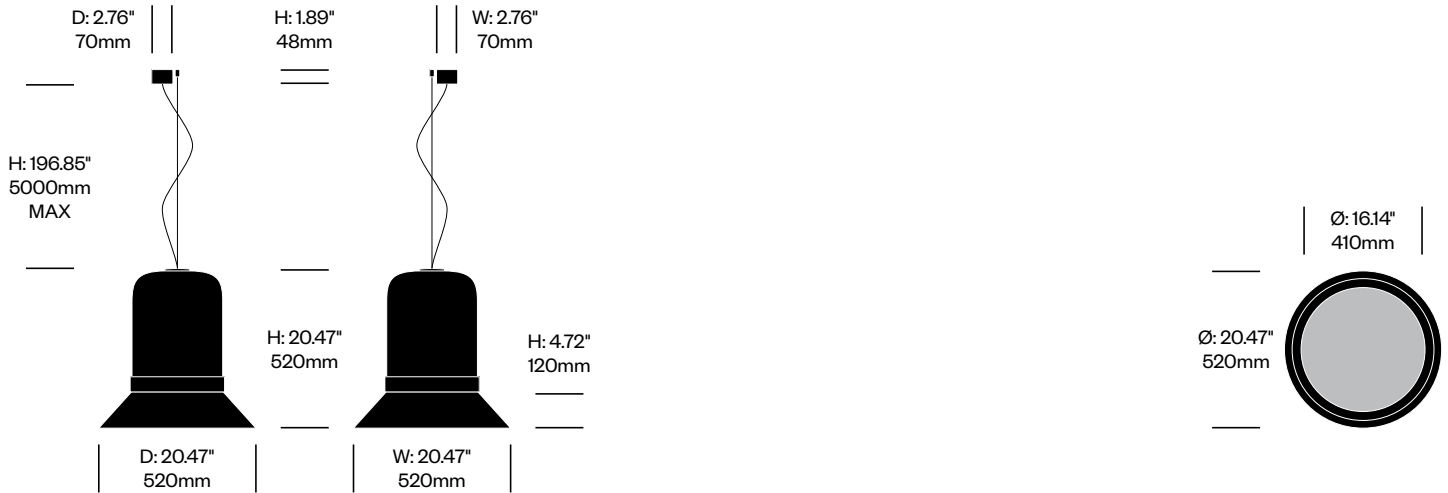

BuzziHat

BuzziSpace | Alain Gilles | Imported from the Netherlands

To order, specify:

1. Product number
2. Upholstery and color
3. Shade paint color
4. Ring paint color
5. Cable trim color

Large Pendant Light	Number	Grade A	Grade B	Grade C	Grade D	Grade E
79.74" (2000mm) Cables	HCBZ-HTP3-1	3,671.00	3,714.00	3,737.00	3,749.00	3,811.00
196.85" (5000mm) Cables	HCBZ-HTP3-2	3,847.00	3,890.00	3,913.00	3,925.00	3,987.00