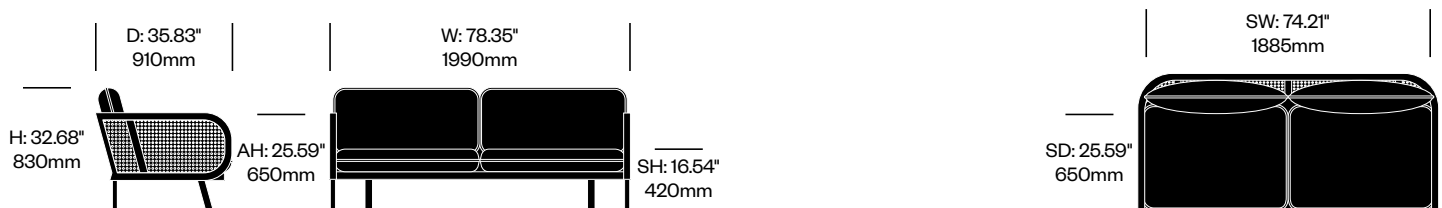

BuzziCane

BuzziSpace | Wiebe Boonstra and Marc van Nederpelt | 2016 | Imported from Belgium

To order, specify:

1. Product number
2. Upholstery and color
3. Frame wood color

Lounge Chair	Number	Grade A	Grade B	Grade C	Grade D
Fabric with Natural Ash	HCBZ-CNL1-2	7,291.00	8,159.00	8,348.00	8,208.00
Fabric with Black Stained Ash	HCBZ-CNL1-2	8,113.00	8,444.00	8,261.00	8,498.00

Two Seat Sofa	Number	Grade A	Grade B	Grade C	Grade D
Fabric with Natural Ash	HCBZ-CNL2-2	13,138.00	13,528.00	13,918.00	13,721.00
Fabric with Black Stained Ash	HCBZ-CNL2-2	13,526.00	14,110.00	13,829.00	14,218.00