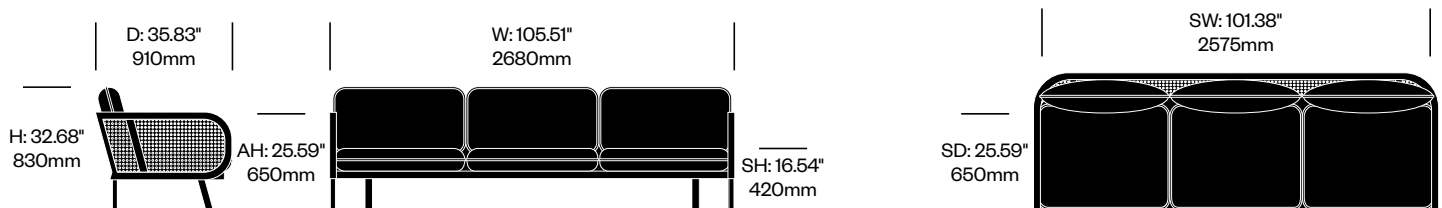

BuzziCane

BuzziSpace | Wiebe Boonstra and Marc van Nederpelt | 2016 | Imported from Belgium

To order, specify:

1. Product number
2. Upholstery and color
3. Frame wood color

Lounge Chair	Number	Grade A	Grade B	Grade C	Grade D
Fabric with Natural Ash	HCBZ-CNL1-2	7,291.00	8,159.00	8,348.00	8,208.00
Fabric with Black Stained Ash	HCBZ-CNL1-2	8,113.00	8,444.00	8,261.00	8,498.00

Two Seat Sofa	Number	Grade A	Grade B	Grade C	Grade D
Fabric with Natural Ash	HCBZ-CNL2-2	13,138.00	13,528.00	13,918.00	13,721.00
Fabric with Black Stained Ash	HCBZ-CNL2-2	13,526.00	14,110.00	13,829.00	14,218.00