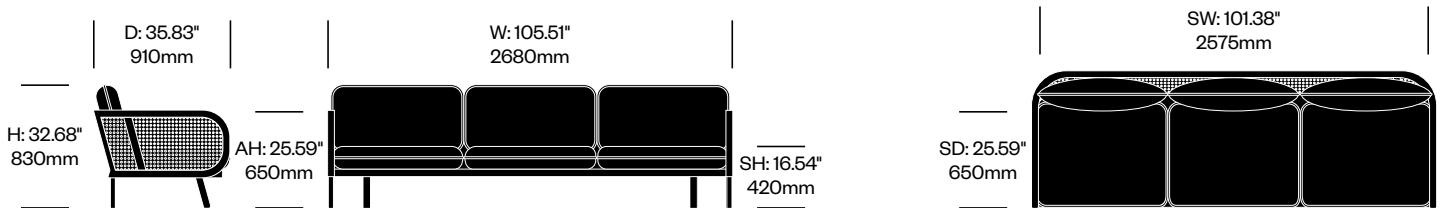

Three Seat Sofa	Number	Grade A	Grade B	Grade C	Grade D
Fabric with Natural Ash	HCBZ-CNL3-2	12,990.00	13,424.00	13,639.00	13,761.00
Fabric with Black Stained Ash	HCBZ-CNL3-2	13,377.00	13,812.00	14,028.00	14,148.00