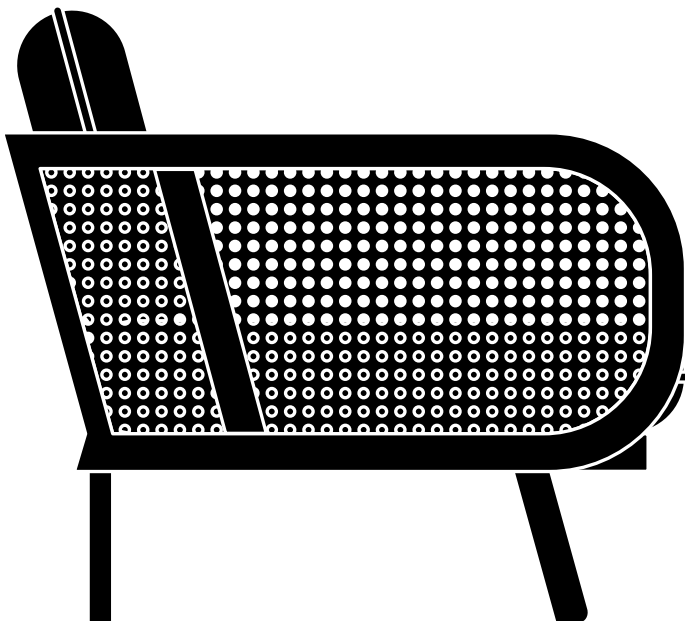

BuzziCane

BuzziSpace | Wiebe Boonstra and Marc van Nederpelt | 2016 | Imported from Belgium

---

Features and Specifications

Lounge Chairs and Sofas

The frame is ash wood natural cane webbing. The cushions are upholstered in fabric and filled with white duck feathers, Comforel, and latex. The cushions are finished with a 0.16" (4mm) diameter cord piping.

Cushion

The pillow is upholstered in fabric and filled with white duck down, duck feathers, and cotton percale ticking and finished with a 0.16" (4mm) diameter cord piping.

Surfaces

Fabric Grade A

Fabric (BFA)

Fabric Grade B

Kvadrat® Clara 2 (BC2)
Kvadrat® Remix 3 (BRX)
Velvet (BVE)

Fabric Grade C

Kvadrat® Hero (BHR)

Fabric Grade D

Kvadrat® Tonus 4 (BT4)

Frame Wood

Black Stained Ash (BAS-BLK)
Natural Ash (BAS-NAT)