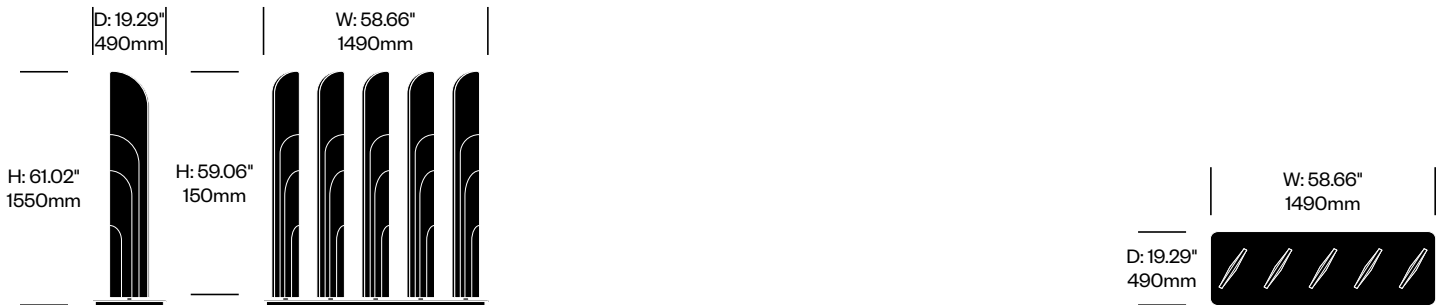

Medium Screen, Beach with Lines	Number	List Price
Felt	HCBZ-BDB2-NFL	3,952.00
Contrasting Felt	HCBZ-BDB2-NFLC	4,339.00

Medium Screen on Casters, Beach with Lines	Number	List Price
Felt	HCBZ-BDB2-CFL	4,270.00
Contrasting Felt	HCBZ-BDB2-CFLC	4,657.00