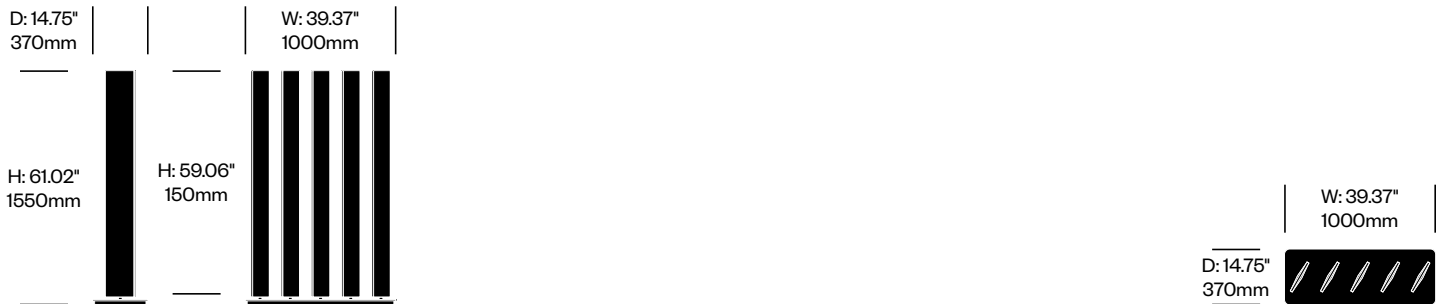

Medium Classic Screen with Straight Base

	Number	1	Felt	Grade A	Grade B	Grade C	Grade D	Grade E	Grade F
Felt or Fabric	HCBZ-BDC2-R		3,256.00	3,767.00	4,207.00	4,385.00	4,484.00	4,982.00	
Contrasting Felt or Fabric	HCBZ-BDC2-R	C	3,544.00	4,055.00	4,495.00	4,673.00	4,772.00	5,270.00	

Medium Classic Screen with Straight Base on Casters

	Number	1	Felt	Grade A	Grade B	Grade C	Grade D	Grade E	Grade F
Felt or Fabric	HCBZ-BDC2-RC		3,574.00	4,085.00	4,525.00	4,703.00	4,802.00	5,300.00	
Contrasting Felt or Fabric	HCBZ-BDC2-RC	C	3,862.00	4,373.00	4,813.00	4,991.00	5,090.00	5,588.00