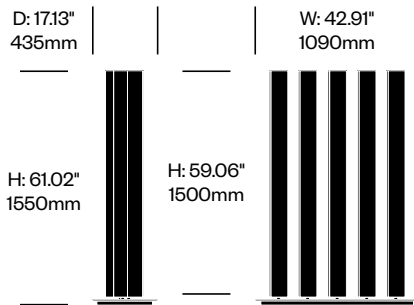

BuzziBlinds

BuzziSpace | Alain Gilles | 2011 | Imported from the Netherlands

To order, specify:

1. Product number, including:

1 Upholstery type

- ☐ Felt
- ☒ Fabric

1. Upholstery and color
2. Contrasting upholstery and color (if applicable)
3. Base paint color

Medium Classic Screen with Curved Base

	Number	1	Felt	Grade A	Grade B	Grade C	Grade D	Grade E	Grade F
Felt or Fabric	HCBZ-BDC2-C		3,379.00	3,995.00	4,434.00	4,612.00	4,711.00	5,209.00	
Contrasting Felt or Fabric	HCBZ-BDC2-C	C	3,667.00	4,283.00	4,722.00	4,900.00	4,999.00	5,497.00	

Medium Classic Screen with Curved Base on Casters

	Number	1	Felt	Grade A	Grade B	Grade C	Grade D	Grade E	Grade F
Felt or Fabric	HCBZ-BDC2-CC		3,697.00	4,313.00	4,752.00	4,930.00	5,029.00	5,527.00	
Contrasting Felt or Fabric	HCBZ-BDC2-CC	C	3,985.00	4,601.00	5,040.00	5,218.00	5,317.00	5,815.00