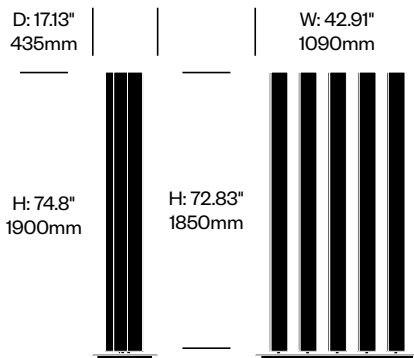

Large Classic Screen with Curved Base

	Number	1	Felt	Grade A	Grade B	Grade C	Grade D	Grade E	Grade F
Felt or Fabric	HCBZ-BDC3-C		3,604.00	4,218.00	4,755.00	4,969.00	5,089.00	5,699.00	
Contrasting Felt or Fabric	HCBZ-BDC3-C	C	3,892.00	4,506.00	5,043.00	5,257.00	5,377.00	5,987.00	

Large Classic Screen with Curved Base on Casters

	Number	1	Felt	Grade A	Grade B	Grade C	Grade D	Grade E	Grade F
Felt or Fabric	HCBZ-BDC3-CC		3,922.00	4,536.00	5,073.00	5,287.00	5,407.00	6,017.00	
Contrasting Felt or Fabric	HCBZ-BDC3-CC	C	4,210.00	4,824.00	5,361.00	5,575.00	5,695.00	6,305.00