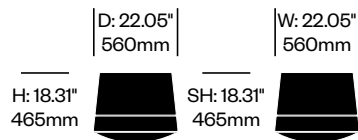

# BuzziBalance

BuzziSpace | 13&9 Design | 2016 | Imported from the Netherlands

**To order, specify:**

1. Product number
2. Upholstery and color

Low Small Pouf	Number	Grade A	Grade B	Grade C	Grade D
Fabric	HCBZ-BAP1-2	2,433.00	2,521.00	2,553.00	2,574.00

High Small Pouf	Number	Grade A	Grade B	Grade C	Grade D
Fabric	HCBZ-BAP2-2	2,640.00	2,770.00	2,823.00	2,853.00

Large Pouf	Number	Grade A	Grade B	Grade C	Grade D
Fabric	HCBZ-BAP3-2	4,684.00	4,870.00	4,946.00	4,987.00

## To order, specify:

1. Product number

H: 2.76" | D: 21.65" | H: 2.76" | W: 21.65"  
70mm | 550mm | 70mm | 550mm

Ø: 21.65"  
550mm

Small Board	Number	List Price
Wood	HCBZ-BAAB-1W	1,003.00

H: 2.76" | D: 38.19" | H: 2.76" | W: 38.19"  
70mm | 970mm | 70mm | 970mm