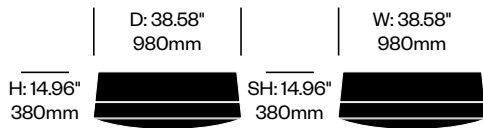

# BuzziBalance

BuzziSpace | 13&9 Design | 2016 | Imported from the Netherlands

**To order, specify:**

1. Product number
2. Upholstery and color

Low Small Pouf	Number	Grade A	Grade B	Grade C	Grade D
Fabric	HCBZ-BAP1-2	2,433.00	2,521.00	2,553.00	2,574.00

High Small Pouf	Number	Grade A	Grade B	Grade C	Grade D
Fabric	HCBZ-BAP2-2	2,640.00	2,770.00	2,823.00	2,853.00

Large Pouf	Number	Grade A	Grade B	Grade C	Grade D
Fabric	HCBZ-BAP3-2	4,684.00	4,870.00	4,946.00	4,987.00