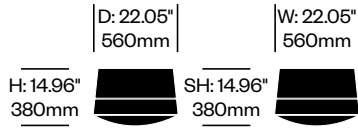

# BuzziBalance

BuzziSpace | 13&9 Design | 2016 | Imported from the Netherlands

**To order, specify:**

1. Product number
2. Upholstery and color

Low Small Pouf	Number	Grade A	Grade B	Grade C	Grade D
Fabric	HCBZ-BAP1-2	2,433.00	2,521.00	2,553.00	2,574.00