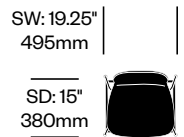

Tate Color

Cappellini | Jasper Morrison | 2012 | Imported from Italy

To order, specify:

1. Product number
2. Seat aniline dyed wood color
3. Base trim color

Stacking Side Chair

Number

List Price

Painted Base	HCCE-TCS4-4	910.00
Satin Stainless Steel Base	HCCE-TCS4-4	960.00

Low Stool with Low Back

Number

List Price

Painted Base	HCCE-TCS2-L4	925.00
Satin Stainless Steel Base	HCCE-TCS2-L4	1,020.00

Low Stool with High Back

Number

List Price

Painted Base	HCCE-TCS2-H4	1,005.00
Satin Stainless Steel Base	HCCE-TCS2-H4	1,135.00