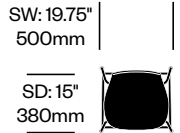

Tate Color

Cappellini | Jasper Morrison | 2012 | Imported from Italy

To order, specify:

1. Product number
2. Seat aniline dyed wood color
3. Base trim color

High Stool with Low Back	Number	List Price
Painted Base	HCCE-TCS3-L4	925.00
Satin Stainless Steel Base	HCCE-TCS3-L4	1,050.00