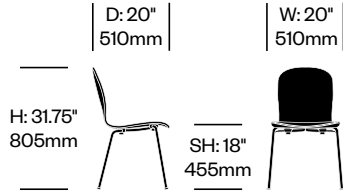

Tate Color

Cappellini | Jasper Morrison | 2012 | Imported from Italy

Overview

- Beech plywood seat with an aniline dye finishing
- Black polypropylene spacers beneath seat
- Stainless steel base
- Black polypropylene glides
- Optional trolley cart with metal frame in black paint features 2 locking casters in front
- Trolley cart holds 8 side chairs
- Side chairs stack 8 high
- UL GREENGUARD Gold certified

Tate Color

Cappellini | Jasper Morrison | 2012 | Imported from Italy

To order, specify:

1. Product number
2. Seat aniline dyed wood color
3. Base trim color

Stacking Side Chair

Number

List Price

Painted Base	HCCE-TCS4-4	910.00
Satin Stainless Steel Base	HCCE-TCS4-4	960.00