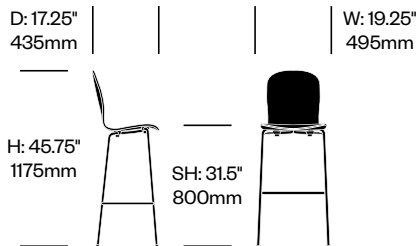

Low Stool with Low Back

Number

List Price

Painted Base	HCCE-TCS2-L4	925.00
Satin Stainless Steel Base	HCCE-TCS2-L4	1,020.00

Low Stool with High Back

Number

List Price

Painted Base	HCCE-TCS2-H4	1,005.00
Satin Stainless Steel Base	HCCE-TCS2-H4	1,135.00

Tate Color

Cappellini | Jasper Morrison | 2012 | Imported from Italy

To order, specify:

1. Product number
2. Seat aniline dyed wood color
3. Base trim color

High Stool with Low Back	Number	List Price
Painted Base	HCCE-TCS3-L4	925.00
Satin Stainless Steel Base	HCCE-TCS3-L4	1,050.00

High Stool with High Back	Number	List Price
Painted Base	HCCE-TCS3-H4	1,015.00
Satin Stainless Steel Base	HCCE-TCS3-H4	1,140.00

To order, specify:

1. Product number

Trolley Cart	Number	List Price
Stacks Eight Chairs	HCCE-TCTC	770.00