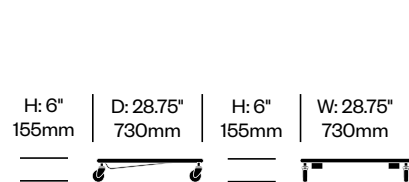

Low Stool with Low Back

Number

List Price

Painted Base	HCCE-TCS2-L4	925.00
Satin Stainless Steel Base	HCCE-TCS2-L4	1,020.00

Low Stool with High Back

Number

List Price

Painted Base	HCCE-TCS2-H4	1,005.00
Satin Stainless Steel Base	HCCE-TCS2-H4	1,135.00

Tate Color

Cappellini | Jasper Morrison | 2012 | Imported from Italy

To order, specify:

1. Product number
2. Seat aniline dyed wood color
3. Base trim color

High Stool with Low Back	Number	List Price
Painted Base	HCCE-TCS3-L4	925.00
Satin Stainless Steel Base	HCCE-TCS3-L4	1,050.00

High Stool with High Back	Number	List Price
Painted Base	HCCE-TCS3-H4	1,015.00
Satin Stainless Steel Base	HCCE-TCS3-H4	1,140.00

To order, specify:

1. Product number

Trolley Cart	Number	List Price
Stacks Eight Chairs	HCCE-TCTC	770.00