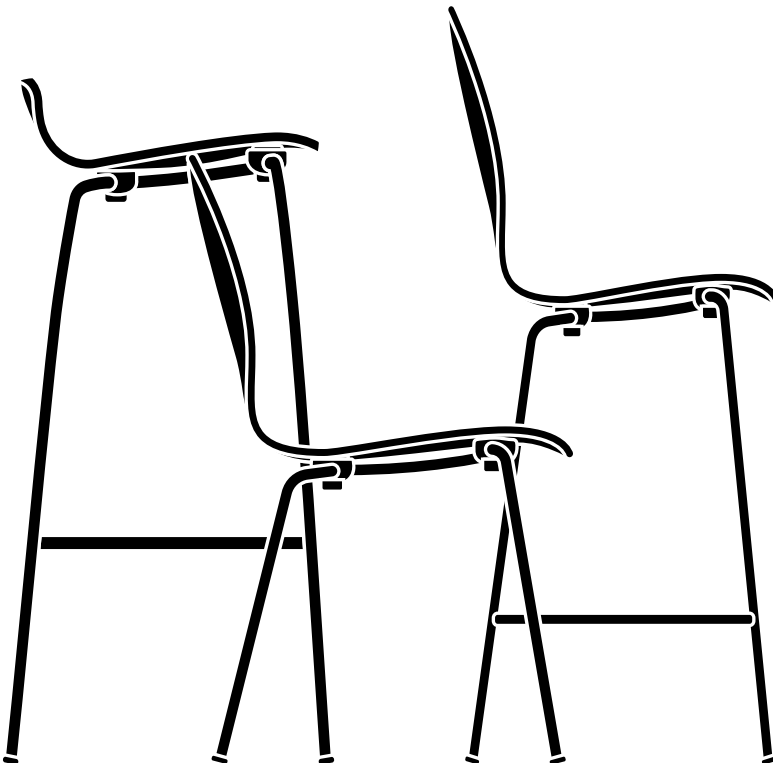

Tate Color

Cappellini | Jasper Morrison | 2012 | Imported from Italy

Overview

- Beech plywood seat with an aniline dye finishing
- Black polypropylene spacers beneath seat
- Stainless steel base
- Black polypropylene glides
- Optional trolley cart with metal frame in black paint features 2 locking casters in front
- Trolley cart holds 8 side chairs
- Side chairs stack 8 high
- UL GREENGUARD Gold certified

Surfaces

Seat Aniline Dyed Wood

- Anthracite (FH-A43)
- Blue Green (FH-A47)
- Brick Red (FH-A45)
- Grass Green (FH-A46)
- Mud (FH-A42)
- Prussian Blue (FH-A48)
- Pumpkin (FH-A44)
- White (FH-A41)

Base Trim

Tate Color

Cappellini | Jasper Morrison | 2012 | Imported from Italy

To order, specify:

1. Product number
2. Seat aniline dyed wood color
3. Base trim color

Stacking Side Chair

Number

List Price

Painted Base	HCCE-TCS4-4	910.00
Satin Stainless Steel Base	HCCE-TCS4-4	960.00

Tate Color

Cappellini | Jasper Morrison | 2012 | Imported from Italy

To order, specify:

1. Product number
2. Seat aniline dyed wood color
3. Base trim color

High Stool with Low Back	Number	List Price
Painted Base	HCCE-TCS3-L4	925.00
Satin Stainless Steel Base	HCCE-TCS3-L4	1,050.00