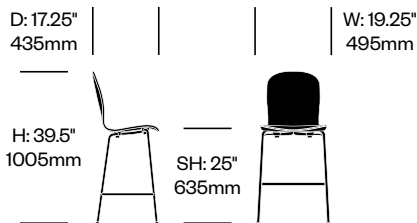

Tate Color

Cappellini | Jasper Morrison | 2012 | Imported from Italy

To order, specify:

1. Product number
2. Seat aniline dyed wood color
3. Base trim color

Stacking Side Chair

Number

List Price

Painted Base	HCCE-TCS4-4	910.00
Satin Stainless Steel Base	HCCE-TCS4-4	960.00

Low Stool with Low Back

Number

List Price

Painted Base	HCCE-TCS2-L4	925.00
Satin Stainless Steel Base	HCCE-TCS2-L4	1,020.00

Low Stool with High Back

Number

List Price

Painted Base	HCCE-TCS2-H4	1,005.00
Satin Stainless Steel Base	HCCE-TCS2-H4	1,135.00