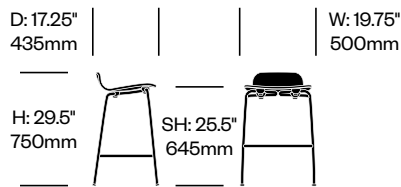

Tate Color

Cappellini | Jasper Morrison | 2012 | Imported from Italy

To order, specify:

1. Product number
2. Seat aniline dyed wood color
3. Base trim color

Stacking Side Chair

Number

List Price

Painted Base	HCCE-TCS4-4	910.00
Satin Stainless Steel Base	HCCE-TCS4-4	960.00

Low Stool with Low Back

Number

List Price

Painted Base	HCCE-TCS2-L4	925.00
Satin Stainless Steel Base	HCCE-TCS2-L4	1,020.00

Low Stool with High Back

Number

List Price

Painted Base	HCCE-TCS2-H4	1,005.00
Satin Stainless Steel Base	HCCE-TCS2-H4	1,135.00