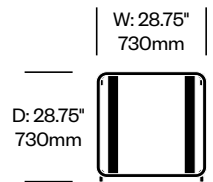

Low Stool with Low Back

Number

List Price

Painted Base	HCCE-TCS2-L4	925.00
Satin Stainless Steel Base	HCCE-TCS2-L4	1,020.00

Low Stool with High Back

Number

List Price

Painted Base	HCCE-TCS2-H4	1,005.00
Satin Stainless Steel Base	HCCE-TCS2-H4	1,135.00

Tate Color

Cappellini | Jasper Morrison | 2012 | Imported from Italy

To order, specify:

1. Product number
2. Seat aniline dyed wood color
3. Base trim color

High Stool with Low Back	Number	List Price
Painted Base	HCCE-TCS3-L4	925.00
Satin Stainless Steel Base	HCCE-TCS3-L4	1,050.00

High Stool with High Back	Number	List Price
Painted Base	HCCE-TCS3-H4	1,015.00
Satin Stainless Steel Base	HCCE-TCS3-H4	1,140.00

To order, specify:

1. Product number

Trolley Cart	Number	List Price
Stacks Eight Chairs	HCCE-TCTC	770.00