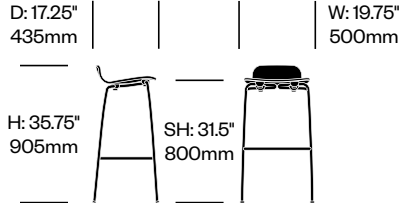

Tate Color

Cappellini | Jasper Morrison | 2012 | Imported from Italy

To order, specify:

1. Product number
2. Seat aniline dyed wood color
3. Base trim color

Stacking Side Chair

Number

List Price

Painted Base	HCCE-TCS4-4	910.00
Satin Stainless Steel Base	HCCE-TCS4-4	960.00

Low Stool with Low Back

Number

List Price

Painted Base	HCCE-TCS2-L4	925.00
Satin Stainless Steel Base	HCCE-TCS2-L4	1,020.00

Low Stool with High Back

Number

List Price

Painted Base	HCCE-TCS2-H4	1,005.00
Satin Stainless Steel Base	HCCE-TCS2-H4	1,135.00

Tate Color

Cappellini | Jasper Morrison | 2012 | Imported from Italy

To order, specify:

1. Product number
2. Seat aniline dyed wood color
3. Base trim color

High Stool with Low Back	Number	List Price
Painted Base	HCCE-TCS3-L4	925.00
Satin Stainless Steel Base	HCCE-TCS3-L4	1,050.00