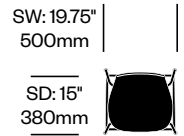

Tate Color

Cappellini | Jasper Morrison | 2012 | Imported from Italy

To order, specify:

1. Product number
2. Seat aniline dyed wood color
3. Base trim color

Stacking Side Chair

Number

List Price

Painted Base	HCCE-TCS4-4	910.00
Satin Stainless Steel Base	HCCE-TCS4-4	960.00

Low Stool with Low Back

Number

List Price

Painted Base	HCCE-TCS2-L4	925.00
Satin Stainless Steel Base	HCCE-TCS2-L4	1,020.00

Low Stool with High Back

Number

List Price

Painted Base	HCCE-TCS2-H4	1,005.00
Satin Stainless Steel Base	HCCE-TCS2-H4	1,135.00