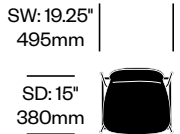

Low Stool with Low Back

Number

List Price

Painted Base	HCCE-TCS2-L4	925.00
Satin Stainless Steel Base	HCCE-TCS2-L4	1,020.00

Low Stool with High Back

Number

List Price

Painted Base	HCCE-TCS2-H4	1,005.00
Satin Stainless Steel Base	HCCE-TCS2-H4	1,135.00

Tate Color

Cappellini | Jasper Morrison | 2012 | Imported from Italy

To order, specify:

1. Product number
2. Seat aniline dyed wood color
3. Base trim color

High Stool with Low Back	Number	List Price
Painted Base	HCCE-TCS3-L4	925.00
Satin Stainless Steel Base	HCCE-TCS3-L4	1,050.00

High Stool with High Back	Number	List Price
Painted Base	HCCE-TCS3-H4	1,015.00
Satin Stainless Steel Base	HCCE-TCS3-H4	1,140.00

To order, specify:

1. Product number

Trolley Cart	Number	List Price
Stacks Eight Chairs	HCCE-TCTC	770.00