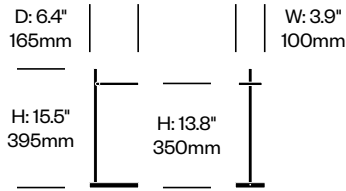

Talia

Pablo Designs | Carmine Deganello and Pablo Pardo | 2020 | Imported from China

Features and Specifications

Voltage:	120/240V 60Hz
Power consumption:	6.8 watts
Color temperature:	3000K
Luminosity:	350 lumens
Luminaire efficacy:	52 lumens/watt
Color rendition index:	90
Rated lifespan:	50,000 hours
Bulb type:	flat-panel LED
Cord length:	6 feet

To order, specify:

1. Product number
2. Trim color

Table Light	Number	List Price
Standard Trim	HCPL-TLT1-15	198.00
Premium Trim	HCPL-TLT1-15	210.00

Floor Light	Number	List Price
Standard Trim	HCPL-TLF1-45	300.00
Premium Trim	HCPL-TLF1-45	310.00