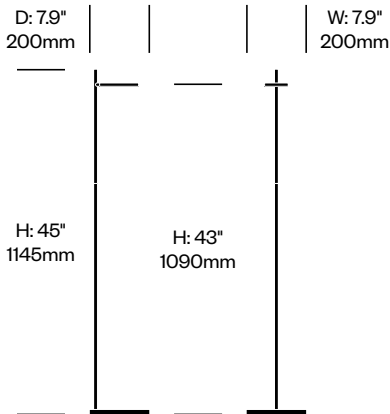

Talia

Pablo Designs | Carmine Deganello and Pablo Pardo | 2020 | Imported from China

Features and Specifications

Voltage:	120/240V 60Hz
Power consumption:	6.8 watts
Color temperature:	3000K
Luminosity:	350 lumens
Luminaire efficacy:	52 lumens/watt
Color rendition index:	90
Rated lifespan:	50,000 hours
Bulb type:	flat-panel LED
Cord length:	6 feet

To order, specify:

1. Product number
2. Trim color

Table Light	Number	List Price
Standard Trim	HCPL-TLT1-15	198.00
Premium Trim	HCPL-TLT1-15	210.00

Floor Light	Number	List Price
Standard Trim	HCPL-TLF1-45	300.00
Premium Trim	HCPL-TLF1-45	310.00