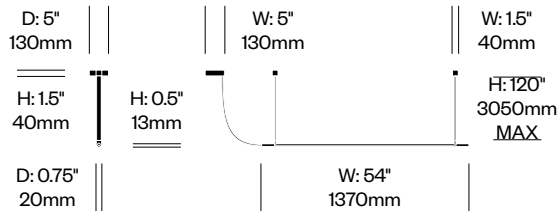

T.O

Pablo Designs | Carmine Deganello and Pablo Studio | 2021 | Imported from China

Features and Specifications

Voltage:	120V-240V 50/60Hz (table and floor) 120V-277V 50/60Hz (pendant)
Power consumption:	4.5 watts (table) 10 watts (floor and pendant)
Color temperature:	3000K
Luminosity:	300 lumens (table) 750 lumens (floor and pendant)
Luminaire efficacy:	67 lumens/watt (table) 75 lumens/watt (floor and pendant)
Color rendition index:	90 CRI
Rated lifespan:	50,000 hours
Bulb type:	high-output LED array
Cord length:	6 feet (table and floor) 10 feet (pendant)

Table Light	Number	List Price
	HCPL-TOT1	735.00

Floor Light	Number	List Price
	HCPL-TOF1	1,045.00

To order, specify:

1. Product number
2. Trim color
3. Suspension belt color

Pendant Light	Number	List Price
	HCPL-TOPI	1,025.00