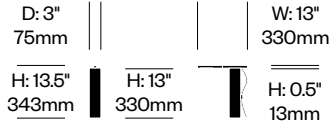

T.O

Pablo Designs | Carmine Deganello and Pablo Studio | 2021 | Imported from China

Features and Specifications

Voltage:	120V-240V 50/60Hz (table and floor) 120V-277V 50/60Hz (pendant)
Power consumption:	4.5 watts (table) 10 watts (floor and pendant)
Color temperature:	3000K
Luminosity:	300 lumens (table) 750 lumens (floor and pendant)
Luminaire efficacy:	67 lumens/watt (table) 75 lumens/watt (floor and pendant)
Color rendition index:	90 CRI
Rated lifespan:	50,000 hours
Bulb type:	high-output LED array
Cord length:	6 feet (table and floor) 10 feet (pendant)

Table Light	Number	List Price
	HCPL-TOT1	735.00

Floor Light	Number	List Price
	HCPL-TOF1	1,045.00

To order, specify:

1. Product number
2. Trim color
3. Suspension belt color

Pendant Light	Number	List Price
	HCPL-TOPI	1,025.00