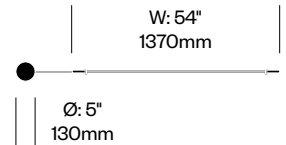

T.O

Pablo Designs | Carmine Deganello and Pablo Studio | 2021 | Imported from China

Features and Specifications

Voltage:	120V-240V 50/60Hz (table and floor) 120V-277V 50/60Hz (pendant)
Power consumption:	4.5 watts (table) 10 watts (floor and pendant)
Color temperature:	3000K
Luminosity:	300 lumens (table) 750 lumens (floor and pendant)
Luminaire efficacy:	67 lumens/watt (table) 75 lumens/watt (floor and pendant)
Color rendition index:	90 CRI
Rated lifespan:	50,000 hours
Bulb type:	high-output LED array
Cord length:	6 feet (table and floor) 10 feet (pendant)

Table Light	Number	List Price
	HCPL-TOT1	735.00

Floor Light	Number	List Price
	HCPL-TOF1	1,045.00

To order, specify:

1. Product number
2. Trim color
3. Suspension belt color

Pendant Light	Number	List Price
	HCPL-TOPI	1,025.00