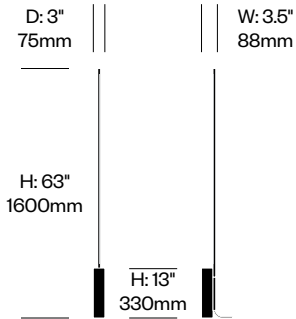

T.O

Pablo Designs | Carmine Deganello and Pablo Studio | 2021 | Imported from China

Features and Specifications

Voltage:	120V-240V 50/60Hz (table and floor) 120V-277V 50/60Hz (pendant)
Power consumption:	4.5 watts (table) 10 watts (floor and pendant)
Color temperature:	3000K
Luminosity:	300 lumens (table) 750 lumens (floor and pendant)
Luminaire efficacy:	67 lumens/watt (table) 75 lumens/watt (floor and pendant)
Color rendition index:	90 CRI
Rated lifespan:	50,000 hours
Bulb type:	high-output LED array
Cord length:	6 feet (table and floor) 10 feet (pendant)

Table Light	Number	List Price
	HCPL-TOT1	735.00

Floor Light	Number	List Price
	HCPL-TOF1	1,045.00

To order, specify:

1. Product number
2. Trim color
3. Suspension belt color

Pendant Light	Number	List Price
	HCPL-TOPI	1,025.00