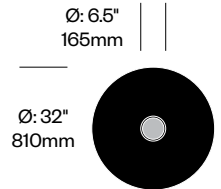

Sky Dome

Pablo Designs | Pablo Pardo and Pablo Studio | 2020 | Imported from China

To order, specify:

1. Product number
2. Shade paint or wood color
3. Trim color

Pendant Light, 32"	Number	List Price
Black Dome	HCPL-SDP3-32	730.00
Satin Brass Dome	HCPL-SDP3-32	835.00
White Dome	HCPL-SDP3-32	730.00