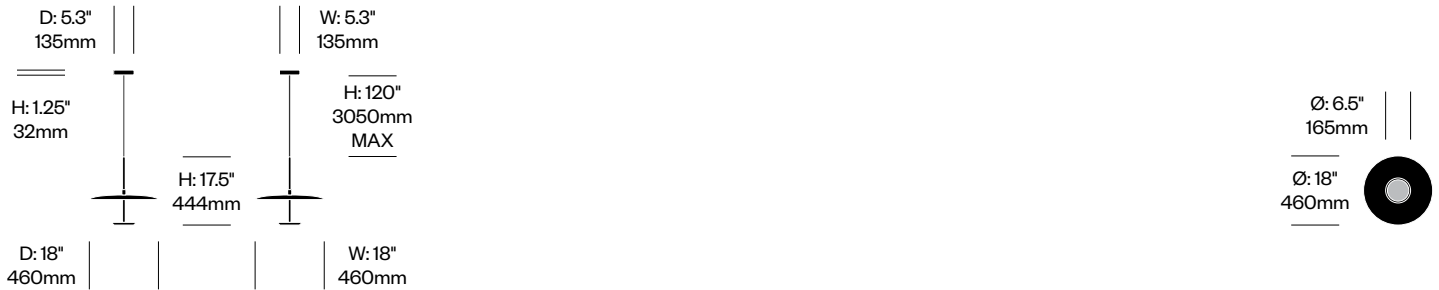

Sky Dome

Pablo Designs | Pablo Pardo and Pablo Studio | 2020 | Imported from China

To order, specify:

1. Product number
2. Shade paint or wood color
3. Trim color

Pendant Light, 18"	Number	List Price
Black Dome	HCPL-SDP1-18	550.00
Satin Brass Dome	HCPL-SDP1-18	625.00
White Dome	HCPL-SDP1-18	550.00
Walnut Dome	HCPL-SDP1-18W	760.00
White Oak Dome	HCPL-SDP1-18W	760.00