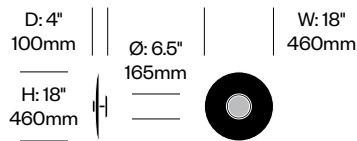

Sky Dome

Pablo Designs | Pablo Pardo and Pablo Studio | 2020 | Imported from China

Features and Specifications

Voltage:	120V 50/60Hz
Power consumption:	18 watts
Color temperature:	2700K-2200K (dim to warm)
Luminosity:	1250 lumens (850 downlight, 400 uplight)
Luminaire efficacy:	70 lumens/watt
Color rendition index:	90 CRI
Rated lifespan:	50,000 hours
Bulb type:	LED flat panel
Cord length:	10 feet (field cuttable)

Sky Dome

Pablo Designs | Pablo Pardo and Pablo Studio | 2020 | Imported from China

To order, specify:

1. Product number
2. Shade paint or wood color
3. Trim color

Pendant Light, 32"	Number	List Price
Black Dome	HCPL-SDP3-32	730.00
Satin Brass Dome	HCPL-SDP3-32	835.00
White Dome	HCPL-SDP3-32	730.00

Flush Mounted Light, 18"	Number	List Price
Black Dome	HCPL-SDM1-18	550.00
Satin Brass Dome	HCPL-SDM1-18	625.00
White Dome	HCPL-SDM1-18	550.00
Walnut Dome	HCPL-SDM1-18W	760.00
White Oak Dome	HCPL-SDM1-18W	760.00