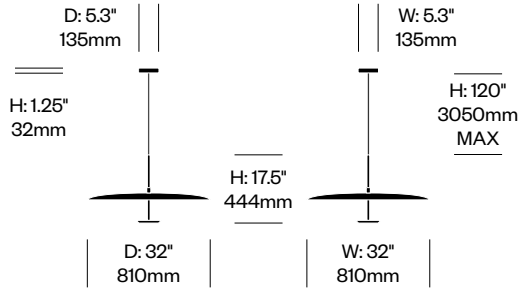

Sky Dome

Pablo Designs | Pablo Pardo and Pablo Studio | 2020 | Imported from China

To order, specify:

1. Product number
2. Shade paint or wood color
3. Trim color

Pendant Light, 32"	Number	List Price
Black Dome	HCPL-SDP3-32	730.00
Satin Brass Dome	HCPL-SDP3-32	835.00
White Dome	HCPL-SDP3-32	730.00

Flush Mounted Light, 18"	Number	List Price
Black Dome	HCPL-SDM1-18	550.00
Satin Brass Dome	HCPL-SDM1-18	625.00
White Dome	HCPL-SDM1-18	550.00
Walnut Dome	HCPL-SDM1-18W	760.00
White Oak Dome	HCPL-SDM1-18W	760.00

Flush Mounted Light, 24"	Number	List Price
Black Dome	HCPL-SDM2-24	625.00
Satin Brass Dome	HCPL-SDM2-24	760.00
White Dome	HCPL-SDM2-24	625.00
Walnut Dome	HCPL-SDM2-24W	865.00
White Oak Dome	HCPL-SDM2-24W	865.00