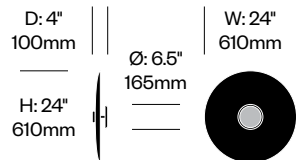

Flush Mounted Light, 24"	Number	List Price
Black Dome	HCPL-SDM2-24	625.00
Satin Brass Dome	HCPL-SDM2-24	760.00
White Dome	HCPL-SDM2-24	625.00
Walnut Dome	HCPL-SDM2-24W	865.00
White Oak Dome	HCPL-SDM2-24W	865.00