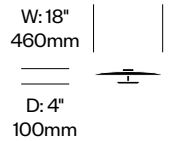

Sky Dome

Pablo Designs | Pablo Pardo and Pablo Studio | 2020 | Imported from China

To order, specify:

1. Product number
2. Shade paint or wood color
3. Trim color

Pendant Light, 32"	Number	List Price
Black Dome	HCPL-SDP3-32	730.00
Satin Brass Dome	HCPL-SDP3-32	835.00
White Dome	HCPL-SDP3-32	730.00