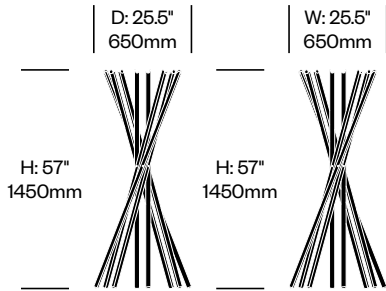

Sciangai

Zanotta | De Pas, D'Urbino, Lomazzi | 1973 | Made in Italy

To order, specify:

1. Product number
2. Trim color

Coat Rack	Number	List Price
Amaranth Stained Ash	HCZN-SGCR-W	1,410.00
Black Stained Ash	HCZN-SGCR-W	1,360.00
Grey Stained Ash	HCZN-SGCR-W	1,360.00
Oak Stain Ash	HCZN-SGCR-W	1,360.00
Talc Stained Ash	HCZN-SGCR-W	1,360.00
Multicolored Sciangai 50 Edition	HCZN-SGCR-P	1,750.00