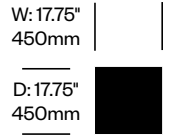

Leg Wood

Natural Teak (JW1-97)

Quinta

JANUS et Cie | Made in Indonesia

To order, specify:

1. Product number (optional glass top sold separately)
2. JANUSfiber® color
3. Leg wood color (if applicable)

Square Occasional Table	Number	List Price
JANUSfiber®	HCJC-QN-TQ18-J	789.00
JANUSfiber® with Wood Frame	HCJC-QN-TQ18-W	885.00