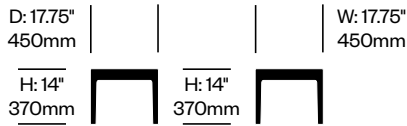

Leg Wood

Natural Teak (JW1-97)

Quinta

JANUS et Cie | Made in Indonesia

To order, specify:

1. Product number (optional glass top sold separately)
2. JANUSfiber® color
3. Leg wood color (if applicable)

Square Occasional Table	Number	List Price
JANUSfiber®	HCJC-QN-TQ18-J	751.00
JANUSfiber® with Wood Frame	HCJC-QN-TQ18-W	842.00