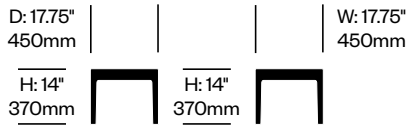

Leg Wood

Natural Teak (JW1-97)

Quinta

JANUS et Cie | Made in Indonesia

To order, specify:

1. Product number (optional glass top sold separately)
2. JANUSfiber® color
3. Leg wood color (if applicable)

Square Occasional Table	Number	List Price
JANUSfiber®	HCJC-QN-TQ18-J	789.00
JANUSfiber® with Wood Frame	HCJC-QN-TQ18-W	885.00