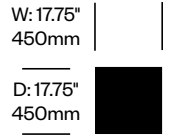

Leg Wood

Natural Teak (JW1-97)

Quinta

JANUS et Cie | Made in Indonesia

To order, specify:

1. Product number (optional glass top sold separately)
2. JANUSfiber® color
3. Leg wood color (if applicable)

Square Occasional Table	Number	List Price
JANUSfiber®	HCJC-QN-TQ18-J	751.00
JANUSfiber® with Wood Frame	HCJC-QN-TQ18-W	842.00