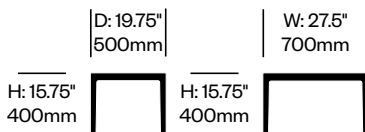

Large Rectangle Occasional Table	Number	List Price
JANUSfiber®	HCJC-QN-TOR28-J	877.00
JANUSfiber® with Wood Frame	HCJC-QN-TOR28-W	980.00

To order, specify:

1. Product number

Top for Large Rectangle Occasional Table	Number	List Price
Glass	HCJC-QN-GTR2820	395.00