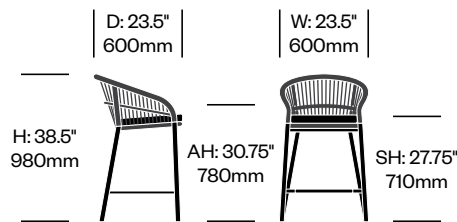

To order, specify:

1. Product number
2. Trim color
3. Upholstery and color (if applicable)

Side Chair	Number	Grade A	Grade B	Grade C	Grade D	Grade E	Grade F	Grade G
No Cushion	HCJC-NXS4-N	1,073.00						
Standard Foam	HCJC-NXS4-S	1,288.00	1,374.00	1,401.00	1,424.00	1,449.00	1,486.00	1,519.00
Reticulated Foam	HCJC-NXS4-R	1,396.00	1,525.00	1,565.00	1,600.00	1,636.00	1,693.00	1,742.00