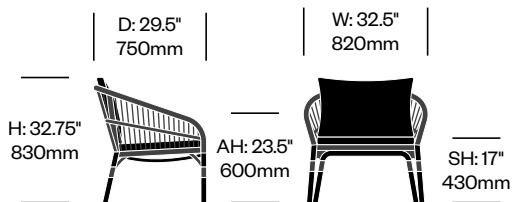

Bar Stool	Number	Grade A	Grade B	Grade C	Grade D	Grade E	Grade F	Grade G
No Cushion	HCJC-NXS3-N	1,397.00						
Standard Foam	HCJC-NXS3-S	1,612.00	1,698.00	1,725.00	1,748.00	1,773.00	1,810.00	1,843.00
Reticulated Foam	HCJC-NXS3-R	1,720.00	1,849.00	1,889.00	1,924.00	1,960.00	2,017.00	2,066.00

Nexus

JANUS et Cie | Janice Feldman | Made in Indonesia

To order, specify:

1. Product number
2. Trim color
3. Upholstery and color

Lounge Chair	Number	Grade A	Grade B	Grade C	Grade D	Grade E	Grade F	Grade G
Standard Foam	HCJC-NXL1-S	1,498.00	1,587.00	1,615.00	1,638.00	1,664.00	1,703.00	1,737.00
Reticulated Foam	HCJC-NXL1-R	1,600.00	1,733.00	1,775.00	1,811.00	1,849.00	1,907.00	1,958.00

Large Lounge Chair	Number	Grade A	Grade B	Grade C	Grade D	Grade E	Grade F	Grade G
Standard Foam	HCJC-NXL1-LS	1,830.00	2,033.00	2,097.00	2,151.00	2,210.00	2,298.00	2,376.00
Reticulated Foam	HCJC-NXL1-LR	1,947.00	2,197.00	2,276.00	2,343.00	2,414.00	2,523.00	2,619.00