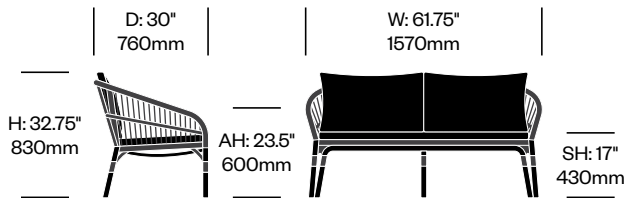

Bar Stool	Number	Grade A	Grade B	Grade C	Grade D	Grade E	Grade F	Grade G
No Cushion	HCJC-NXS3-N	1,467.00						
Standard Foam	HCJC-NXS3-S	1,682.00	1,768.00	1,796.00	1,820.00	1,845.00	1,883.00	1,917.00
Reticulated Foam	HCJC-NXS3-R	1,790.00	1,920.00	1,961.00	1,996.00	2,034.00	2,091.00	2,141.00

Nexus

JANUS et Cie | Janice Feldman | Made in Indonesia

To order, specify:

1. Product number
2. Trim color
3. Upholstery and color

Lounge Chair	Number	Grade A	Grade B	Grade C	Grade D	Grade E	Grade F	Grade G
Standard Foam	HCJC-NXL1-S	1,562.00	1,651.00	1,679.00	1,702.00	1,728.00	1,767.00	1,801.00
Reticulated Foam	HCJC-NXL1-R	1,673.00	1,806.00	1,848.00	1,884.00	1,922.00	1,980.00	1,340.00

Large Lounge Chair	Number	Grade A	Grade B	Grade C	Grade D	Grade E	Grade F	Grade G
Standard Foam	HCJC-NXL1-LS	1,897.00	2,100.00	2,164.00	2,218.00	2,277.00	2,365.00	2,443.00
Reticulated Foam	HCJC-NXL1-LR	2,014.00	2,264.00	2,343.00	2,410.00	2,481.00	2,590.00	2,686.00