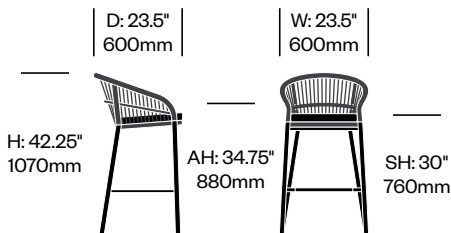

To order, specify:

1. Product number
2. Trim color
3. Upholstery and color (if applicable)

Side Chair	Number	Grade A	Grade B	Grade C	Grade D	Grade E	Grade F	Grade G
No Cushion	HCJC-NXS4-N	1,127.00						
Standard Foam	HCJC-NXS4-S	1,342.00	1,428.00	1,456.00	1,480.00	1,505.00	1,543.00	1,577.00
Reticulated Foam	HCJC-NXS4-R	1,450.00	1,580.00	1,621.00	1,656.00	1,694.00	1,751.00	1,801.00

Counter Stool	Number	Grade A	Grade B	Grade C	Grade D	Grade E	Grade F	Grade G
No Cushion	HCJC-NXS2-N	1,434.00						
Standard Foam	HCJC-NXS2-S	1,649.00	1,735.00	1,763.00	1,787.00	1,812.00	1,850.00	1,884.00
Reticulated Foam	HCJC-NXS2-R	1,757.00	1,887.00	1,928.00	1,963.00	2,001.00	2,058.00	2,108.00