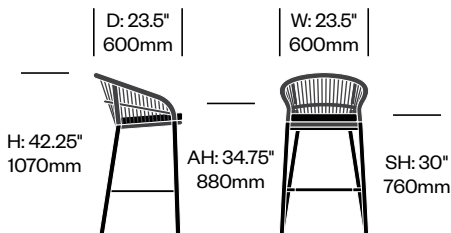

To order, specify:

1. Product number
2. Trim color
3. Upholstery and color (if applicable)

Side Chair	Number	Grade A	Grade B	Grade C	Grade D	Grade E	Grade F	Grade G
No Cushion	HCJC-NXS4-N	1,073.00						
Standard Foam	HCJC-NXS4-S	1,288.00	1,374.00	1,401.00	1,424.00	1,449.00	1,486.00	1,519.00
Reticulated Foam	HCJC-NXS4-R	1,396.00	1,525.00	1,565.00	1,600.00	1,636.00	1,693.00	1,742.00

Counter Stool	Number	Grade A	Grade B	Grade C	Grade D	Grade E	Grade F	Grade G
No Cushion	HCJC-NXS2-N	1,365.00						
Standard Foam	HCJC-NXS2-S	1,580.00	1,666.00	1,693.00	1,716.00	1,741.00	1,778.00	1,811.00
Reticulated Foam	HCJC-NXS2-R	1,688.00	1,817.00	1,857.00	1,892.00	1,928.00	1,985.00	2,034.00