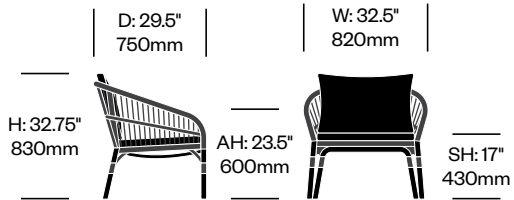

Bar Stool	Number	Grade A	Grade B	Grade C	Grade D	Grade E	Grade F	Grade G
No Cushion	HCJC-NXS3-N	1,467.00						
Standard Foam	HCJC-NXS3-S	1,682.00	1,768.00	1,796.00	1,820.00	1,845.00	1,883.00	1,917.00
Reticulated Foam	HCJC-NXS3-R	1,790.00	1,920.00	1,961.00	1,996.00	2,034.00	2,091.00	2,141.00

Nexus

JANUS et Cie | Janice Feldman | Made in Indonesia

To order, specify:

1. Product number
2. Trim color
3. Upholstery and color

Lounge Chair	Number	Grade A	Grade B	Grade C	Grade D	Grade E	Grade F	Grade G
Standard Foam	HCJC-NXL1-S	1,562.00	1,651.00	1,679.00	1,702.00	1,728.00	1,767.00	1,801.00
Reticulated Foam	HCJC-NXL1-R	1,673.00	1,806.00	1,848.00	1,884.00	1,922.00	1,980.00	1,340.00

Large Lounge Chair	Number	Grade A	Grade B	Grade C	Grade D	Grade E	Grade F	Grade G
Standard Foam	HCJC-NXL1-LS	1,897.00	2,100.00	2,164.00	2,218.00	2,277.00	2,365.00	2,443.00
Reticulated Foam	HCJC-NXL1-LR	2,014.00	2,264.00	2,343.00	2,410.00	2,481.00	2,590.00	2,686.00