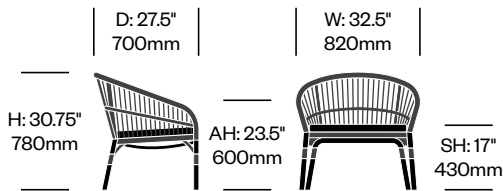

Nexus

JANUS et Cie | Janice Feldman | Made in Indonesia

To order, specify:

1. Product number
2. Trim color
3. Upholstery and color

Lounge Chair	Number	Grade A	Grade B	Grade C	Grade D	Grade E	Grade F	Grade G
Standard Foam	HCJC-NXL1-S	1,498.00	1,587.00	1,615.00	1,638.00	1,664.00	1,703.00	1,737.00
Reticulated Foam	HCJC-NXL1-R	1,600.00	1,733.00	1,775.00	1,811.00	1,849.00	1,907.00	1,958.00