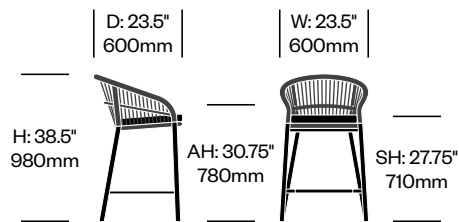

To order, specify:

1. Product number
2. Trim color
3. Upholstery and color (if applicable)

Side Chair	Number	Grade A	Grade B	Grade C	Grade D	Grade E	Grade F	Grade G
No Cushion	HCJC-NXS4-N	1,127.00						
Standard Foam	HCJC-NXS4-S	1,342.00	1,428.00	1,456.00	1,480.00	1,505.00	1,543.00	1,577.00
Reticulated Foam	HCJC-NXS4-R	1,450.00	1,580.00	1,621.00	1,656.00	1,694.00	1,751.00	1,801.00