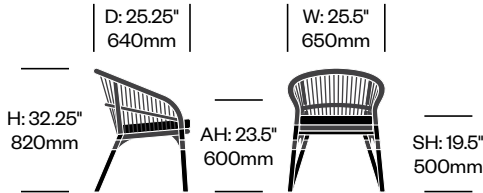

To order, specify:

1. Product number
2. Trim color
3. Upholstery and color (if applicable)

Side Chair	Number	Grade A	Grade B	Grade C	Grade D	Grade E	Grade F	Grade G
No Cushion	HCJC-NXS4-N	1,127.00						
Standard Foam	HCJC-NXS4-S	1,342.00	1,428.00	1,456.00	1,480.00	1,505.00	1,543.00	1,577.00
Reticulated Foam	HCJC-NXS4-R	1,450.00	1,580.00	1,621.00	1,656.00	1,694.00	1,751.00	1,801.00