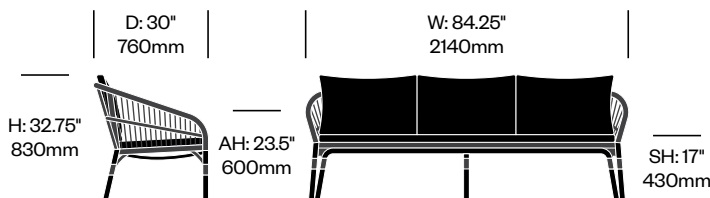

2-Seat Sofa	Number	Grade A	Grade B	Grade C	Grade D	Grade E	Grade F	Grade G
Standard Foam	HCJC-NXL3-S	5,679.00	6,463.00	6,709.00	6,919.00	7,143.00	7,485.00	7,786.00
Reticulated Foam	HCJC-NXL3-R	6,086.00	7,032.00	7,331.00	7,583.00	7,854.00	8,267.00	8,631.00