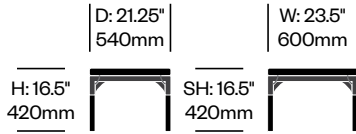

Nexus

JANUS et Cie | Janice Feldman | Made in Indonesia

To order, specify:

1. Product number
2. Trim color
3. Upholstery and color

Ottoman	Number	Grade A	Grade B	Grade C	Grade D	Grade E	Grade F	Grade G
Standard Foam	HCJC-NXF-S	889.00	983.00	1,012.00	1,037.00	1,064.00	1,105.00	1,141.00
Reticulated Foam	HCJC-NXF-R	1,006.00	1,146.00	1,191.00	1,228.00	1,268.00	1,330.00	1,384.00