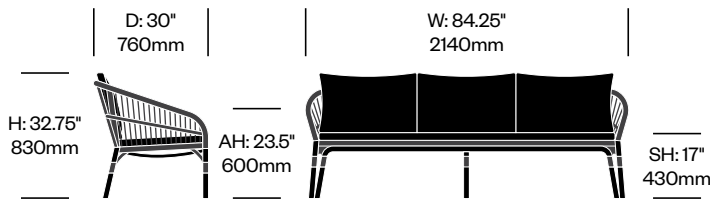

3-Seat Sofa	Number	Grade A	Grade B	Grade C	Grade D	Grade E	Grade F	Grade G
Standard Foam	HCJC-NXL3-S	5,865.00	6,649.00	6,895.00	7,105.00	7,329.00	7,671.00	7,972.00
Reticulated Foam	HCJC-NXL3-R	6,272.00	7,218.00	7,517.00	7,769.00	8,040.00	8,453.00	8,817.00