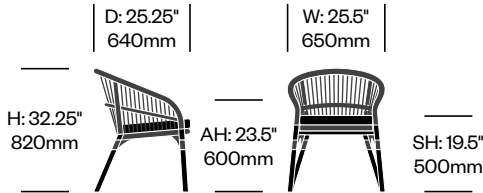

To order, specify:

1. Product number
2. Trim color
3. Upholstery and color (if applicable)

Side Chair	Number	Grade A	Grade B	Grade C	Grade D	Grade E	Grade F	Grade G
No Cushion	HCJC-NXS4-N	1,073.00						
Standard Foam	HCJC-NXS4-S	1,288.00	1,374.00	1,401.00	1,424.00	1,449.00	1,486.00	1,519.00
Reticulated Foam	HCJC-NXS4-R	1,396.00	1,525.00	1,565.00	1,600.00	1,636.00	1,693.00	1,742.00