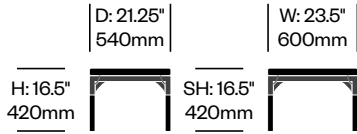

Nexus

JANUS et Cie | Janice Feldman | Made in Indonesia

To order, specify:

1. Product number
2. Trim color
3. Upholstery and color

Ottoman	Number	Grade A	Grade B	Grade C	Grade D	Grade E	Grade F	Grade G
Standard Foam	HCJC-NXF-S	922.00	1,016.00	1,046.00	1,072.00	1,099.00	1,141.00	1,178.00
Reticulated Foam	HCJC-NXF-R	1,039.00	1,180.00	1,225.00	1,263.00	1,304.00	1,366.00	1,421.00