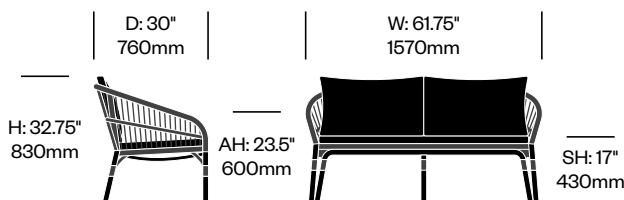

Bar Stool	Number	Grade A	Grade B	Grade C	Grade D	Grade E	Grade F	Grade G
No Cushion	HCJC-NXS3-N	1,397.00						
Standard Foam	HCJC-NXS3-S	1,612.00	1,698.00	1,725.00	1,748.00	1,773.00	1,810.00	1,843.00
Reticulated Foam	HCJC-NXS3-R	1,720.00	1,849.00	1,889.00	1,924.00	1,960.00	2,017.00	2,066.00

Nexus

JANUS et Cie | Janice Feldman | Made in Indonesia

To order, specify:

1. Product number
2. Trim color
3. Upholstery and color

Lounge Chair	Number	Grade A	Grade B	Grade C	Grade D	Grade E	Grade F	Grade G
Standard Foam	HCJC-NXL1-S	1,498.00	1,587.00	1,615.00	1,638.00	1,664.00	1,703.00	1,737.00
Reticulated Foam	HCJC-NXL1-R	1,600.00	1,733.00	1,775.00	1,811.00	1,849.00	1,907.00	1,958.00

Large Lounge Chair	Number	Grade A	Grade B	Grade C	Grade D	Grade E	Grade F	Grade G
Standard Foam	HCJC-NXL1-LS	1,830.00	2,033.00	2,097.00	2,151.00	2,210.00	2,298.00	2,376.00
Reticulated Foam	HCJC-NXL1-LR	1,947.00	2,197.00	2,276.00	2,343.00	2,414.00	2,523.00	2,619.00