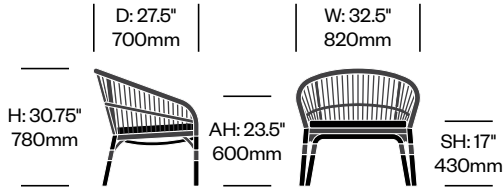

Nexus

JANUS et Cie | Janice Feldman | Made in Indonesia

To order, specify:

1. Product number
2. Trim color
3. Upholstery and color

Lounge Chair	Number	Grade A	Grade B	Grade C	Grade D	Grade E	Grade F	Grade G
Standard Foam	HCJC-NXL1-S	1,562.00	1,651.00	1,679.00	1,702.00	1,728.00	1,767.00	1,801.00
Reticulated Foam	HCJC-NXL1-R	1,673.00	1,806.00	1,848.00	1,884.00	1,922.00	1,980.00	1,340.00