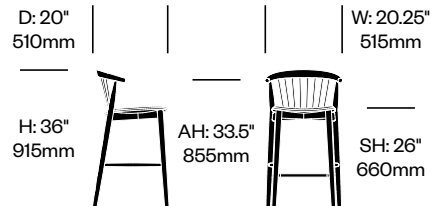

Newood

Cappellini | Brogiato Traverso | 2020 | Imported from Italy

To order, specify:

1. Product number
2. Upholstery and color (if applicable)
3. Wood color

Stacking Side Chair	Number	List Price
Leather	HCCE-NWS4-1	1,510.00
Fabric	HCCE-NWS4-2	1,230.00
Faux Leather	HCCE-NWS4-3	1,140.00
Wood	HCCE-NWS4-W	1,095.00

Low Stool	Number	List Price
Leather	HCCE-NWS1-1	2,045.00
Fabric	HCCE-NWS1-2	1,675.00
Faux Leather	HCCE-NWS1-3	1,570.00
Wood	HCCE-NWS1-W	1,310.00

High Stool	Number	List Price
Leather	HCCE-NWS2-1	2,080.00
Fabric	HCCE-NWS2-2	1,715.00
Faux Leather	HCCE-NWS2-3	1,600.00
Wood	HCCE-NWS2-W	1,505.00