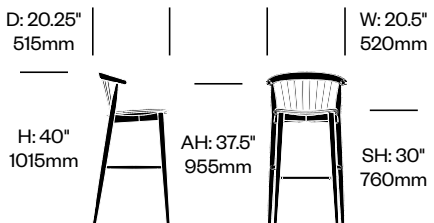

Newood

Cappellini | Brogiato Traverso | 2020 | Imported from Italy

To order, specify:

1. Product number
2. Upholstery and color (if applicable)
3. Wood color

Stacking Side Chair	Number	List Price
Leather	HCCE-NWS4-1	1,510.00
Fabric	HCCE-NWS4-2	1,230.00
Faux Leather	HCCE-NWS4-3	1,140.00
Wood	HCCE-NWS4-W	1,095.00

Low Stool	Number	List Price
Leather	HCCE-NWS1-1	2,045.00
Fabric	HCCE-NWS1-2	1,675.00
Faux Leather	HCCE-NWS1-3	1,570.00
Wood	HCCE-NWS1-W	1,310.00

High Stool	Number	List Price
Leather	HCCE-NWS2-1	2,080.00
Fabric	HCCE-NWS2-2	1,715.00
Faux Leather	HCCE-NWS2-3	1,600.00
Wood	HCCE-NWS2-W	1,505.00