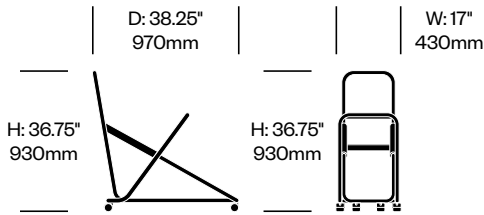

Low Stool	Number	List Price
Leather	HCCE-NWS1-1	2,045.00
Fabric	HCCE-NWS1-2	1,675.00
Faux Leather	HCCE-NWS1-3	1,570.00
Wood	HCCE-NWS1-W	1,310.00

High Stool	Number	List Price
Leather	HCCE-NWS2-1	2,080.00
Fabric	HCCE-NWS2-2	1,715.00
Faux Leather	HCCE-NWS2-3	1,600.00
Wood	HCCE-NWS2-W	1,505.00

Newood

Cappellini | Brogiato Traverso | 2020 | Imported from Italy

To order, specify:

1. Product number
2. Upholstery and color
3. Wood color

Lounge Chair	Number	List Price
Leather	HCCE-NWL1-1	3,575.00
Fabric	HCCE-NWL1-2	3,240.00
Faux Leather	HCCE-NWL1-3	3,145.00

To order, specify:

1. Product number
2. Paint color

Trolley Cart	Number	List Price
Stacks 12 Chairs	HCCE-NWTC	890.00