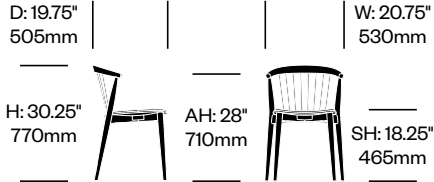

Newood

Cappellini | Brogiato Traverso | 2020 | Imported from Italy

To order, specify:

1. Product number
2. Upholstery and color (if applicable)
3. Wood color

Stacking Side Chair	Number	List Price
Leather	HCCE-NWS4-1	1,510.00
Fabric	HCCE-NWS4-2	1,230.00
Faux Leather	HCCE-NWS4-3	1,140.00
Wood	HCCE-NWS4-W	1,095.00