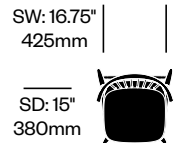

Newood

Cappellini | Brogiato Traverso | 2020 | Imported from Italy

To order, specify:

1. Product number
2. Upholstery and color (if applicable)
3. Wood color

Stacking Side Chair	Number	List Price
Leather	HCCE-NWS4-1	1,510.00
Fabric	HCCE-NWS4-2	1,230.00
Faux Leather	HCCE-NWS4-3	1,140.00
Wood	HCCE-NWS4-W	1,095.00

Low Stool	Number	List Price
Leather	HCCE-NWS1-1	2,045.00
Fabric	HCCE-NWS1-2	1,675.00
Faux Leather	HCCE-NWS1-3	1,570.00
Wood	HCCE-NWS1-W	1,310.00

High Stool	Number	List Price
Leather	HCCE-NWS2-1	2,080.00
Fabric	HCCE-NWS2-2	1,715.00
Faux Leather	HCCE-NWS2-3	1,600.00
Wood	HCCE-NWS2-W	1,505.00