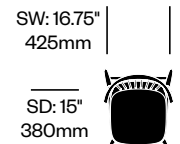

Newood

Cappellini | Brogiato Traverso | 2020 | Imported from Italy

To order, specify:

1. Product number
2. Upholstery and color (if applicable)
3. Wood color

Stacking Side Chair	Number	List Price
Leather	HCCE-NWS4-1	1,510.00
Fabric	HCCE-NWS4-2	1,230.00
Faux Leather	HCCE-NWS4-3	1,140.00
Wood	HCCE-NWS4-W	1,095.00

Low Stool	Number	List Price
Leather	HCCE-NWS1-1	2,045.00
Fabric	HCCE-NWS1-2	1,675.00
Faux Leather	HCCE-NWS1-3	1,570.00
Wood	HCCE-NWS1-W	1,310.00

High Stool	Number	List Price
Leather	HCCE-NWS2-1	2,080.00
Fabric	HCCE-NWS2-2	1,715.00
Faux Leather	HCCE-NWS2-3	1,600.00
Wood	HCCE-NWS2-W	1,505.00