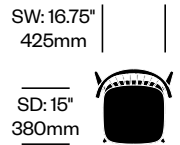

Newood

Cappellini | Brogiato Traverso | 2020 | Imported from Italy

To order, specify:

1. Product number
2. Upholstery and color (if applicable)
3. Wood color

Stacking Side Chair	Number	List Price
Leather	HCCE-NWS4-1	1,510.00
Fabric	HCCE-NWS4-2	1,230.00
Faux Leather	HCCE-NWS4-3	1,140.00
Wood	HCCE-NWS4-W	1,095.00