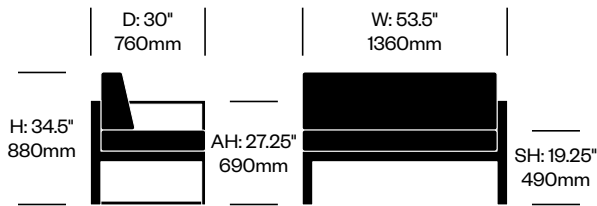

Matisse

JANUS et Cie | Made in China

To order, specify:

1. Product number
2. Frame trim and upholstery color combination

Wide 1-Seat Module without Arms	Number	List Price
Reticulated Foam	HCJC-MTMM-L-R	2,737.00

2-Seat Module with Left Arm	Number	List Price
Reticulated Foam	HCJC-MTML-R	3,273.00

2-Seat Module with Right Arm	Number	List Price
Reticulated Foam	HCJC-MTMR-R	3,273.00

Corner Module	Number	List Price
Reticulated Foam	HCJC-MTMC-R	2,588.00