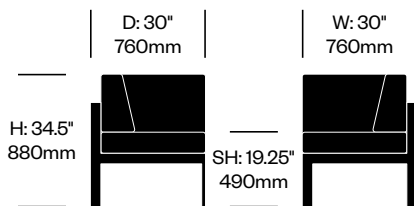

Side Chair	Number	List Price
	HCJC-MTS4	958.00

Lounge Chair	Number	List Price
Reticulated Foam	HCJC-MTL1-R	2,475.00

2-Seat Sofa	Number	List Price
Reticulated Foam	HCJC-MTL2-R	3,434.00

1-Seat Module without Arms	Number	List Price
Reticulated Foam	HCJC-MTMM-R	1,924.00

Matisse

JANUS et Cie | Made in China

To order, specify:

1. Product number
2. Frame trim and upholstery color combination

Wide 1-Seat Module without Arms	Number	List Price
Reticulated Foam	HCJC-MTMM-L-R	2,737.00

2-Seat Module with Left Arm	Number	List Price
Reticulated Foam	HCJC-MTML-R	3,273.00

2-Seat Module with Right Arm	Number	List Price
Reticulated Foam	HCJC-MTMR-R	3,273.00

Corner Module	Number	List Price
Reticulated Foam	HCJC-MTMC-R	2,588.00