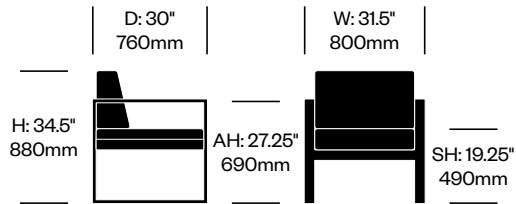

Surfaces

Frame Trim and Upholstery Combination

- Graphite/Starlight II (J6M-8178)
- Talc/Glacier II (J6M-7321)

Matisse

JANUS et Cie | Made in China

To order, specify:

1. Product number
2. Frame trim and upholstery color combination

Side Chair	Number	List Price
	HCJC-MTS4	958.00

Lounge Chair	Number	List Price
Reticulated Foam	HCJC-MTL1-R	2,475.00

2-Seat Sofa	Number	List Price
Reticulated Foam	HCJC-MTL2-R	3,434.00

1-Seat Module without Arms	Number	List Price
Reticulated Foam	HCJC-MTMM-R	1,924.00