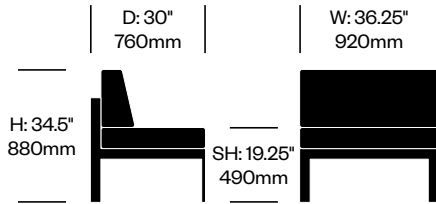

Matisse

JANUS et Cie | Made in China

To order, specify:

1. Product number
2. Frame trim and upholstery color combination

Wide 1-Seat Module without Arms	Number	List Price
Reticulated Foam	HCJC-MTMM-L-R	2,737.00