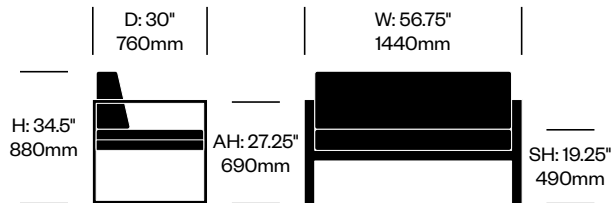

Surfaces

Frame Trim and Upholstery Combination

- Graphite/Starlight II (J6M-8178)
- Talc/Glacier II (J6M-7321)

Matisse

JANUS et Cie | Made in China

To order, specify:

1. Product number
2. Frame trim and upholstery color combination

Side Chair	Number	List Price
	HCJC-MTS4	958.00

Lounge Chair	Number	List Price
Reticulated Foam	HCJC-MTL1-R	2,475.00

2-Seat Sofa	Number	List Price
Reticulated Foam	HCJC-MTL2-R	3,434.00

1-Seat Module without Arms	Number	List Price
Reticulated Foam	HCJC-MTMM-R	1,924.00