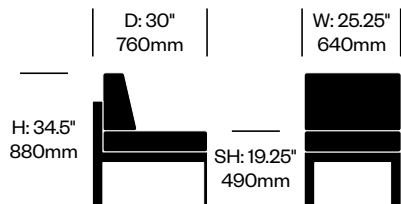

Surfaces

Frame Trim and Upholstery Combination

- Graphite/Starlight II (J6M-8178)
- Talc/Glacier II (J6M-7321)

Matisse

JANUS et Cie | Made in China

To order, specify:

1. Product number
2. Frame trim and upholstery color combination

Side Chair	Number	List Price
	HCJC-MTS4	958.00

Lounge Chair	Number	List Price
Reticulated Foam	HCJC-MTL1-R	2,475.00

2-Seat Sofa	Number	List Price
Reticulated Foam	HCJC-MTL2-R	3,434.00

1-Seat Module without Arms	Number	List Price
Reticulated Foam	HCJC-MTMM-R	1,924.00