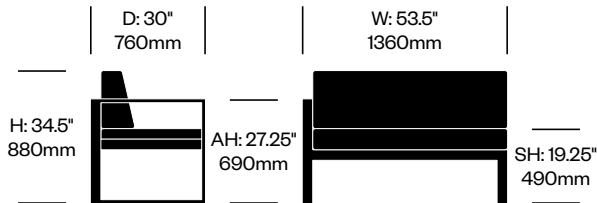

Matisse

JANUS et Cie | Made in China

To order, specify:

1. Product number
2. Frame trim and upholstery color combination

Wide 1-Seat Module without Arms	Number	List Price
Reticulated Foam	HCJC-MTMM-L-R	2,737.00

2-Seat Module with Left Arm	Number	List Price
Reticulated Foam	HCJC-MTML-R	3,273.00

2-Seat Module with Right Arm	Number	List Price
Reticulated Foam	HCJC-MTMR-R	3,273.00

Corner Module	Number	List Price
Reticulated Foam	HCJC-MTMC-R	2,588.00