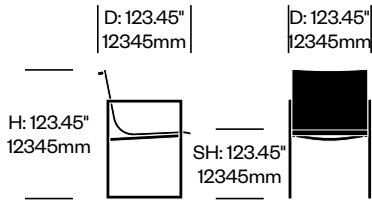

Surfaces

Frame Trim and Upholstery Combination

- Graphite/Starlight II (J6M-8178)
- Talc/Glacier II (J6M-7321)

Matisse

JANUS et Cie | Made in China

To order, specify:

1. Product number
2. Frame trim and upholstery color combination

Side Chair	Number	List Price
	HCJC-MTS4	958.00

Lounge Chair	Number	List Price
Reticulated Foam	HCJC-MTL1-R	2,475.00

2-Seat Sofa	Number	List Price
Reticulated Foam	HCJC-MTL2-R	3,434.00

1-Seat Module without Arms	Number	List Price
Reticulated Foam	HCJC-MTMM-R	1,924.00