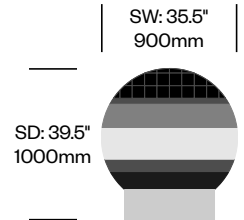

Surfaces

- Seat Accent Color
- Petrol with Yellow (ZV-A01))

Mangas Original

GAN | Patricia Urquiola | 2009 | Made in India, Imported from Spain

To order, specify:

1. Product number
2. Seat accent color

Pouf	Number	List Price
Wool	HCGN-MOFG	2,415.00