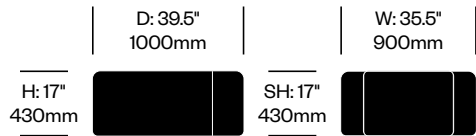

Surfaces

- Seat Accent Color
- Petrol with Yellow (ZV-A01))

Mangas Original

GAN | Patricia Urquiola | 2009 | Made in India, Imported from Spain

To order, specify:

1. Product number
2. Seat accent color

Pouf	Number	List Price
Wool	HCGN-MOFG	2,415.00