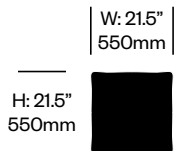

## To order, specify:

1. Product number
2. Upholstery and color

Corner Module	Number	COM/COL	List Price
Leather	HCCE-LIMC-1	4,355.00	6,100.00
Fabric	HCCE-LIMC-2	4,160.00	5,155.00
Faux Leather	HCCE-LIMC-3	4,160.00	4,355.00

Small Pillow	Number	COM/COL	List Price
Leather	HCCE-LIPS-1	265.00	440.00
Fabric	HCCE-LIPS-2	240.00	355.00
Faux Leather	HCCE-LIPS-3	240.00	265.00

Medium Pillow	Number	COM/COL	List Price
Leather	HCCE-LIPM-1	305.00	510.00
Fabric	HCCE-LIPM-2	280.00	405.00
Faux Leather	HCCE-LIPM-3	280.00	305.00