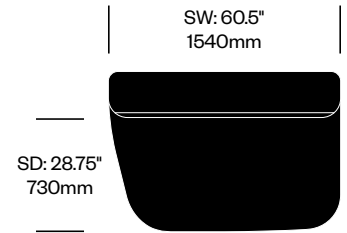

Left Asymmetrical 2-Seat Module without Arms

	Number	COM/COL	List Price
Leather	HCCE-LIM2-LN1	4,055.00	5,755.00
Fabric	HCCE-LIM2-LN2	3,885.00	4,885.00
Faux Leather	HCCE-LIM2-LN3	3,885.00	4,055.00