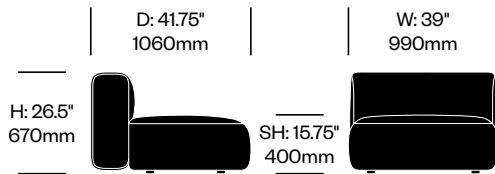

## To order, specify:

1. Product number
2. Upholstery and color

1-Seat Module without Arms	Number	COM/COL	List Price
Leather	HCCE-LIM1-SN1	3,500.00	4,900.00
Fabric	HCCE-LIM1-SN2	3,340.00	4,145.00
Faux Leather	HCCE-LIM1-SN3	3,340.00	3,500.00

Right Asymmetrical 1-Seat Module without Arms	Number	COM/COL	List Price
Leather	HCCE-LIM1-RN1	3,430.00	4,780.00
Fabric	HCCE-LIM1-RN2	3,265.00	4,045.00
Faux Leather	HCCE-LIM1-RN3	3,265.00	3,430.00

Left Asymmetrical 1-Seat Module without Arms	Number	COM/COL	List Price
Leather	HCCE-LIM1-LN1	3,430.00	4,780.00
Fabric	HCCE-LIM1-LN2	3,265.00	4,045.00
Faux Leather	HCCE-LIM1-LN3	3,265.00	3,430.00