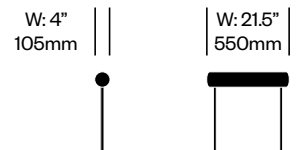

## To order, specify:

1. Product number
2. Upholstery and color

Corner Module	Number	COM/COL	List Price
Leather	HCCE-LIMC-1	4,355.00	6,100.00
Fabric	HCCE-LIMC-2	4,160.00	5,155.00
Faux Leather	HCCE-LIMC-3	4,160.00	4,355.00

Small Pillow	Number	COM/COL	List Price
Leather	HCCE-LIPS-1	265.00	440.00
Fabric	HCCE-LIPS-2	240.00	355.00
Faux Leather	HCCE-LIPS-3	240.00	265.00

Medium Pillow	Number	COM/COL	List Price
Leather	HCCE-LIPM-1	305.00	510.00
Fabric	HCCE-LIPM-2	280.00	405.00
Faux Leather	HCCE-LIPM-3	280.00	305.00