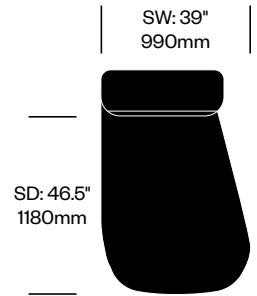

Right Asymmetrical 2-Seat Module with Left Arm

	Number	COM/COL	List Price
Leather	HCCE-LIM2-RL1	4,955.00	7,135.00
Fabric	HCCE-LIM2-RL2	4,715.00	5,920.00
Faux Leather	HCCE-LIM2-RL3	4,715.00	4,955.00