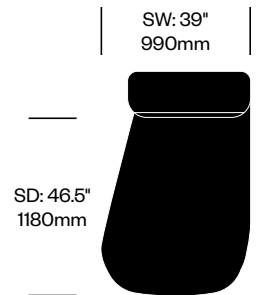

Left Asymmetrical Modular Chaise

	Number	COM/COL	List Price
Leather	HCCE-LIMH-LN1	3,895.00	5,385.00
Fabric	HCCE-LIMH-LN2	3,705.00	4,670.00
Faux Leather	HCCE-LIMH-LN3	3,705.00	3,895.00