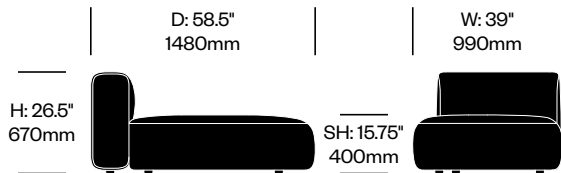

Left Asymmetrical Modular Chaise

	Number	COM/COL	List Price
Leather	HCCE-LIMH-LN1	3,895.00	5,385.00
Fabric	HCCE-LIMH-LN2	3,705.00	4,670.00
Faux Leather	HCCE-LIMH-LN3	3,705.00	3,895.00