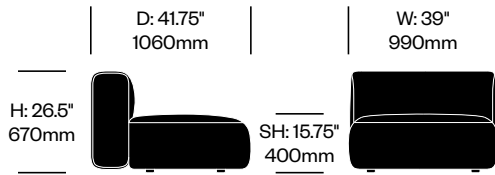

## To order, specify:

1. Product number
2. Upholstery and color

1-Seat Module without Arms	Number	COM/COL	List Price
Leather	HCCE-LIM1-SN1	3,500.00	4,900.00
Fabric	HCCE-LIM1-SN2	3,340.00	4,145.00
Faux Leather	HCCE-LIM1-SN3	3,340.00	3,500.00