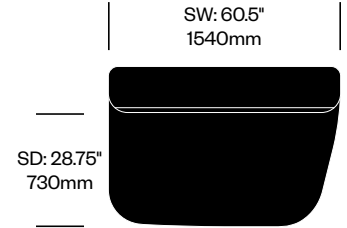

Litos

Cappellini | Sebastian Herkner | 2020 | Made in Italy

To order, specify:

1. Product number
2. Upholstery and color