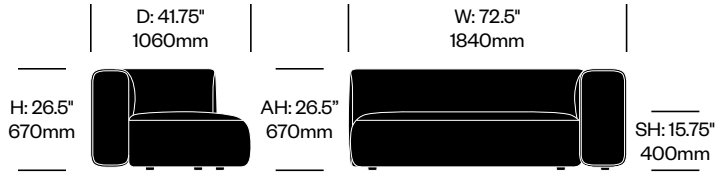

Litos

Cappellini | Sebastian Herkner | 2020 | Made in Italy

To order, specify:

1. Product number
2. Upholstery and color