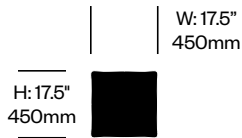

## To order, specify:

1. Product number
2. Upholstery and color

Corner Module	Number	COM/COL	List Price
Leather	HCCE-LIMC-1	4,355.00	6,100.00
Fabric	HCCE-LIMC-2	4,160.00	5,155.00
Faux Leather	HCCE-LIMC-3	4,160.00	4,355.00