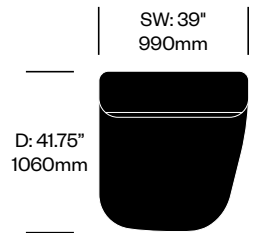

## To order, specify:

1. Product number
2. Upholstery and color

1-Seat Module without Arms	Number	COM/COL	List Price
Leather	HCCE-LIM1-SN1	3,500.00	4,900.00
Fabric	HCCE-LIM1-SN2	3,340.00	4,145.00
Faux Leather	HCCE-LIM1-SN3	3,340.00	3,500.00

Right Asymmetrical 1-Seat Module without Arms	Number	COM/COL	List Price
Leather	HCCE-LIM1-RN1	3,430.00	4,780.00
Fabric	HCCE-LIM1-RN2	3,265.00	4,045.00
Faux Leather	HCCE-LIM1-RN3	3,265.00	3,430.00

Left Asymmetrical 1-Seat Module without Arms	Number	COM/COL	List Price
Leather	HCCE-LIM1-LN1	3,430.00	4,780.00
Fabric	HCCE-LIM1-LN2	3,265.00	4,045.00
Faux Leather	HCCE-LIM1-LN3	3,265.00	3,430.00