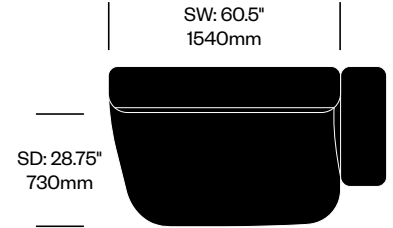

Litos

Cappellini | Sebastian Herkner | 2020 | Made in Italy

To order, specify:

1. Product number
2. Upholstery and color