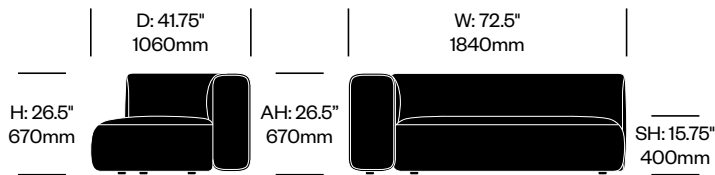

Right Asymmetrical 2-Seat Module without Arms

	Number	COM/COL	List Price
Leather	HCCE-LIM2-RN1	4,055.00	5,755.00
Fabric	HCCE-LIM2-RN2	3,885.00	4,885.00
Faux Leather	HCCE-LIM2-RN3	3,885.00	4,055.00