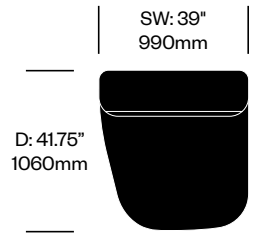

## To order, specify:

1. Product number
2. Upholstery and color

1-Seat Module without Arms	Number	COM/COL	List Price
Leather	HCCE-LIM1-SN1	3,500.00	4,900.00
Fabric	HCCE-LIM1-SN2	3,340.00	4,145.00
Faux Leather	HCCE-LIM1-SN3	3,340.00	3,500.00