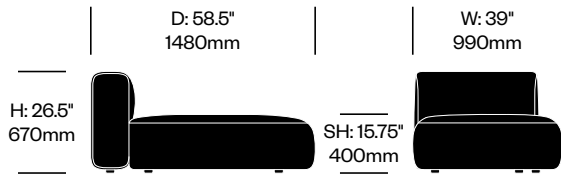

Right Asymmetrical 2-Seat Module with Left Arm

	Number	COM/COL	List Price
Leather	HCCE-LIM2-RL1	4,955.00	7,135.00
Fabric	HCCE-LIM2-RL2	4,715.00	5,920.00
Faux Leather	HCCE-LIM2-RL3	4,715.00	4,955.00