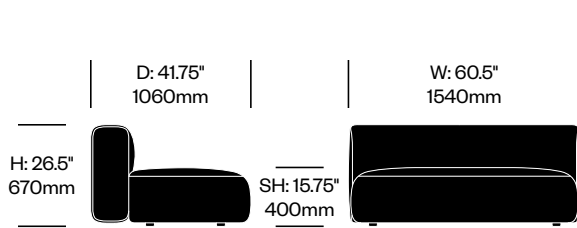

Litos

Cappellini | Sebastian Herkner | 2020 | Made in Italy

To order, specify:

1. Product number
2. Upholstery and color