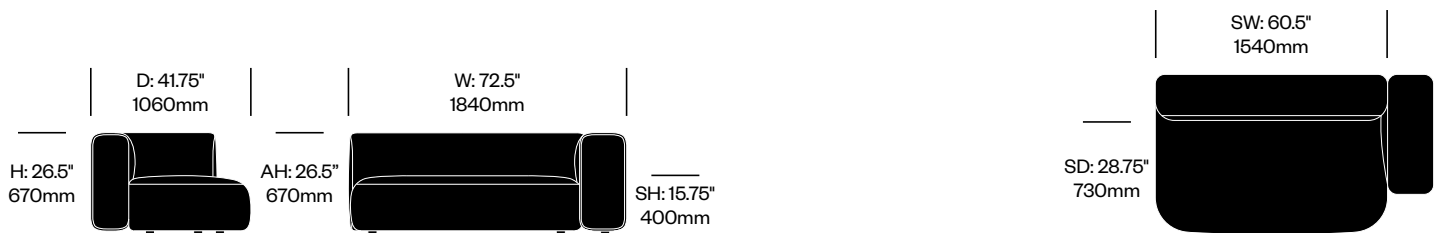

2-Seat Module with Left Arm	Number	COM/COL	List Price
Leather	HCCE-LIM2-SL1	5,050.00	7,820.00
Fabric	HCCE-LIM2-SL2	4,800.00	6,040.00
Faux Leather	HCCE-LIM2-SL3	4,800.00	5,050.00