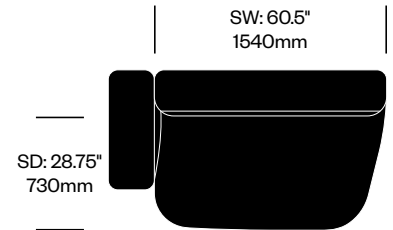

Right Asymmetrical 2-Seat Module without Arms

	Number	COM/COL	List Price
Leather	HCCE-LIM2-RN1	4,055.00	5,755.00
Fabric	HCCE-LIM2-RN2	3,885.00	4,885.00
Faux Leather	HCCE-LIM2-RN3	3,885.00	4,055.00