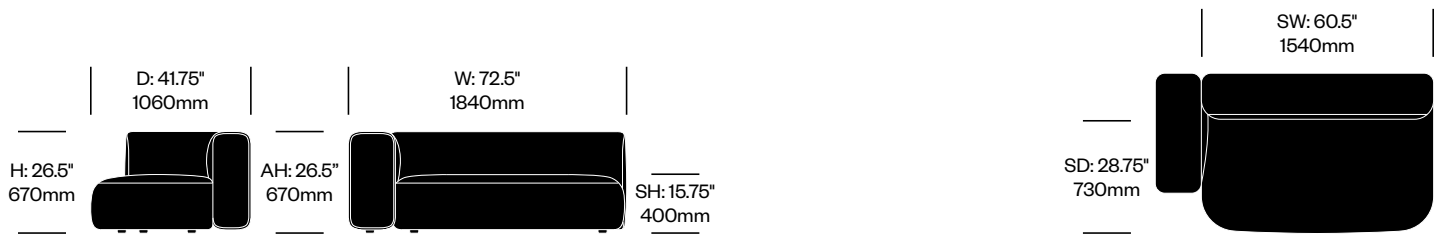

Right Asymmetrical 1-Seat Module without Arms	Number	COM/COL	List Price
Leather	HCCE-LIM1-RN1	3,430.00	4,780.00
Fabric	HCCE-LIM1-RN2	3,265.00	4,045.00
Faux Leather	HCCE-LIM1-RN3	3,265.00	3,430.00

Left Asymmetrical 1-Seat Module without Arms	Number	COM/COL	List Price
Leather	HCCE-LIM1-LN1	3,430.00	4,780.00
Fabric	HCCE-LIM1-LN2	3,265.00	4,045.00
Faux Leather	HCCE-LIM1-LN3	3,265.00	3,430.00

## To order, specify:

1. Product number
2. Upholstery and color

2-Seat Module without Arms	Number	COM/COL	List Price
Leather	HCCE-LIM2-SN1	4,145.00	5,900.00
Fabric	HCCE-LIM2-SN2	3,935.00	5,005.00
Faux Leather	HCCE-LIM2-SN3	3,935.00	4,145.00