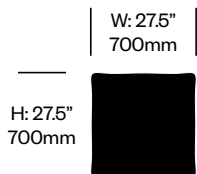

## To order, specify:

1. Product number
2. Upholstery and color

Corner Module	Number	COM/COL	List Price
Leather	HCCE-LIMC-1	4,355.00	6,100.00
Fabric	HCCE-LIMC-2	4,160.00	5,155.00
Faux Leather	HCCE-LIMC-3	4,160.00	4,355.00

Small Pillow	Number	COM/COL	List Price
Leather	HCCE-LIPS-1	265.00	440.00
Fabric	HCCE-LIPS-2	240.00	355.00
Faux Leather	HCCE-LIPS-3	240.00	265.00

Medium Pillow	Number	COM/COL	List Price
Leather	HCCE-LIPM-1	305.00	510.00
Fabric	HCCE-LIPM-2	280.00	405.00
Faux Leather	HCCE-LIPM-3	280.00	305.00