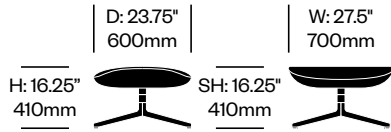

Kent

Zanotta | Ludovica + Roberto Palomba | 2013 | Made in Italy

To order, specify:

1. Product number
2. Upholstery and color
3. Base paint color

Lounge Chair	Number	COM/COL	List Price
Leather	HCZN-KNL1-1	3,650.00	5,320.00
Fabric	HCZN-KNL1-2	3,650.00	4,250.00