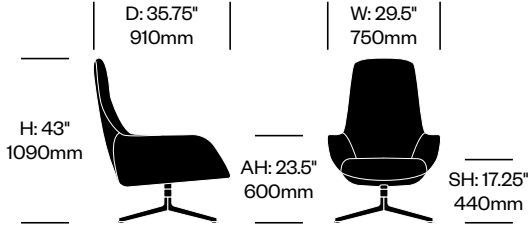

Kent

Zanotta | Ludovica + Roberto Palomba | 2013 | Made in Italy

To order, specify:

1. Product number
2. Upholstery and color
3. Base paint color

Lounge Chair	Number	COM/COL	List Price
Leather	HCZN-KNL1-1	3,650.00	5,320.00
Fabric	HCZN-KNL1-2	3,650.00	4,250.00