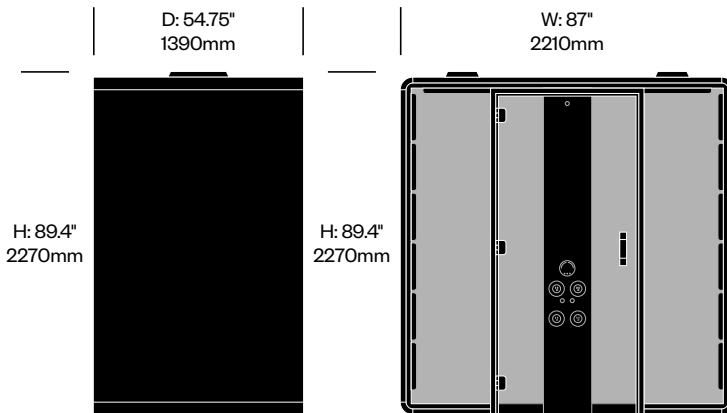

## To order, specify:

1. Product number, including
  - 1** Monitor bracket selection
    - N** No monitor brackets
    - C** Center column monitor bracket (add \$400.00 list)
  - 2** Center column data and power (top row)
    - 1** Left with power socket, right with power socket
    - 2** Left with power socket, right with USB-A and USB-C (add \$500.00 list)
    - 3** Left with power socket, right with HDMI (add \$140.00 list)
  - 3** Center column data and power (bottom row)
    - N** No power specification
    - 1** Left with power socket, right with power socket (add \$500.00 list)
    - 2** Left with power socket, right with USB-A and USB-C (add \$1,000.00 list)
    - 3** Left with power socket, right with HDMI (add \$640.00 list)
  - 4** Door handedness
    - L** Left handed
    - R** Right handed
2. Case exterior TFL color
3. Case interior fabric and color
4. Rear glass color
5. Door glass color