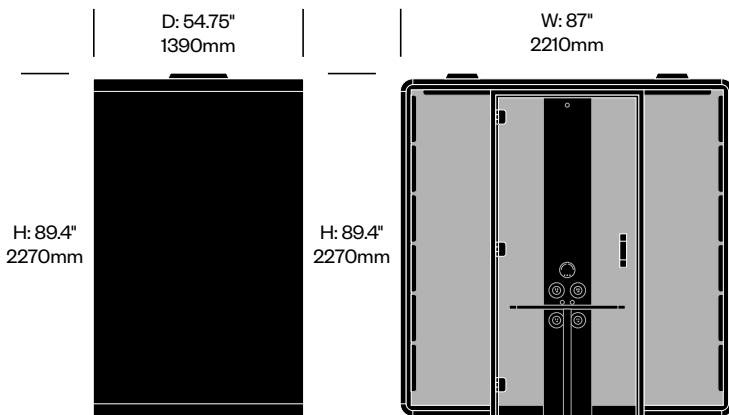

HushFree.M.Access

Hushoffice | 2024 | Made in Poland

To order, specify:

1. Product number, including
  1. **1** Monitor bracket selection
     - N No monitor brackets
     - C Center column monitor bracket (add $400.00 list)
  2. **2** Center column data and power (top row)
     - 1 Left with power socket, right with power socket
     - 2 Left with power socket, right with USB-A and USB-C (add $500.00 list)
     - 3 Left with power socket, right with HDMI (add $140.00 list)
  3. **3** Center column data and power (bottom row)
     - N No power specification
     - 1 Left with power socket, right with power socket (add $500.00 list)
     - 2 Left with power socket, right with USB-A and USB-C (add $1,000.00 list)
     - 3 Left with power socket, right with HDMI (add $640.00 list)
  4. **4** Door handedness
     - L Left handed
     - R Right handed
2. Case exterior TFL color
3. Case interior fabric and color
4. Rear glass color
5. Door glass color
6. Table laminate color

Acoustic Pod with Table	Number	1 2 3 4	List Price
Laminate Grade A	HCHO-MAP4-TN	- - - - N	33,075.00
Laminate Grade B	HCHO-MAP4-TN	- - - - N	33,200.00