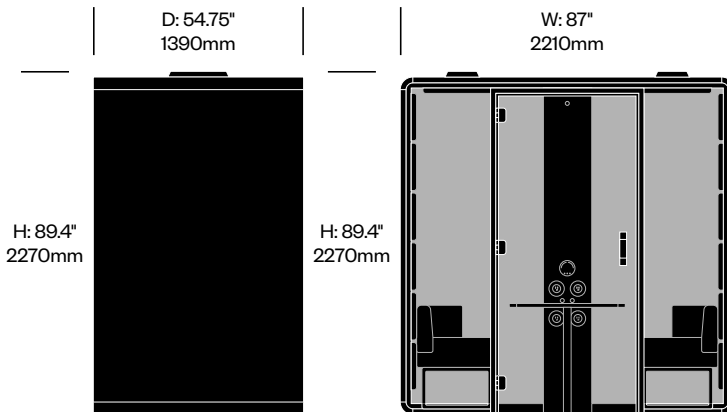

HushFree.M.Access

Hushoffice | 2024 | Made in Poland

To order, specify:

1. Product number, including
  1. 1 Monitor bracket selection
     1. N No monitor brackets
     2. C Center column monitor bracket (add $400.00 list)
  2. 2 Center column data and power (top row)
     1. 1 Left with power socket, right with power socket
     2. 2 Left with power socket, right with USB-A and USB-C (add $500.00 list)
     3. 3 Left with power socket, right with HDMI (add $140.00 list)
  3. 3 Center column data and power (bottom row)
     1. N No power specification
     2. 1 Left with power socket, right with power socket (add $500.00 list)
     3. 2 Left with power socket, right with USB-A and USB-C (add $1,000.00 list)
     4. 3 Left with power socket, right with HDMI (add $640.00 list)
  4. 4 Door handedness
     1. L Left handed
     2. R Right handed
2. Case exterior TFL color
3. Case interior fabric and color
4. Rear glass color
5. Door glass color
6. Table laminate color
7. Sofas seat fabric color
8. Sofas backrest fabric color

Acoustic Pod with Table and 2 Sofas	Number	1 2 3 4	List Price
Laminate Grade A	HCHO-MAP4-T2	■ - ■ - ■ - N	37,375.00
Laminate Grade B	HCHO-MAP4-T2	■ - ■ - ■ - N	37,500.00