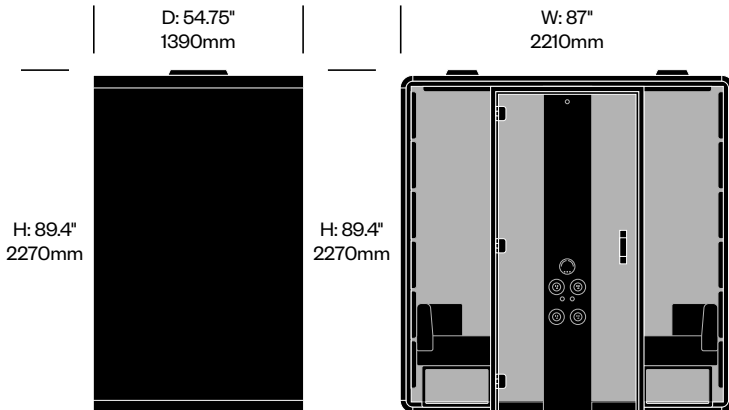

HushFree.M.Access

Hushoffice | 2024 | Made in Poland

To order, specify:

1. Product number, including
  1. 1 Monitor bracket selection
     1. N No monitor brackets
     2. C Center column monitor bracket (add $400.00 list)
  2. 2 Center column data and power (top row)
     1. 1 Left with power socket, right with power socket
     2. 2 Left with power socket, right with USB-A and USB-C (add $500.00 list)
     3. 3 Left with power socket, right with HDMI (add $140.00 list)
  3. 3 Center column data and power (bottom row)
     1. N No power specification
     2. 1 Left with power socket, right with power socket (add $500.00 list)
     3. 2 Left with power socket, right with USB-A and USB-C (add $1,000.00 list)
     4. 3 Left with power socket, right with HDMI (add $640.00 list)
  4. 4 Door handedness
     1. L Left handed
     2. R Right handed
2. Case exterior TFL color
3. Case interior fabric and color
4. Rear glass color
5. Door glass color
6. Sofas seat fabric color
7. Sofas backrest fabric color

Acoustic Pod with 2 Sofas	Number	1 2 3 4	List Price
	HCHO-MAP4-N2	- - - N	36,750.00