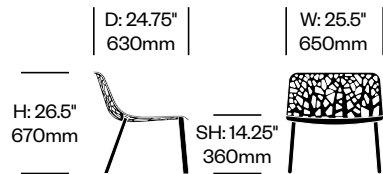

Counter Stool with Low Back	Number	List Price
	HCJC-FO-S2L	1,741.00

Counter Stool with High Back	Number	List Price
	HCJC-FO-S2H	2,009.00

Forest

JANUS et Cie | Made in Italy

To order, specify:

1. Product number
2. Paint color

Bar Stool with Low Back	Number	List Price
	HCJC-FO-S3L	1,775.00

Bar Stool with High Back	Number	List Price
	HCJC-FO-S3H	2,051.00

Lounge Chair	Number	List Price
	HCJC-FRL1	2,473.00