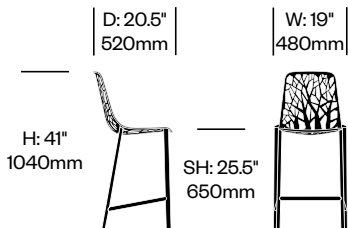

Counter Stool with High Back	Number	List Price
	HCJC-FO-S2H	2,009.00