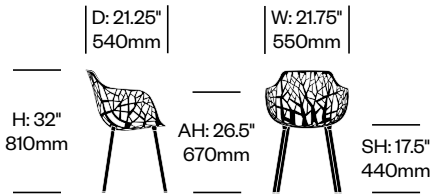

Forest

JANUS et Cie | Made in Italy

To order, specify:

1. Product number
2. Paint color

Side Chair	Number	List Price
Stacks Four High	HCJC-FO-SN	914.00

Side Chair with Arms	Number	List Price
	HCJC-FO-SA	1,301.00