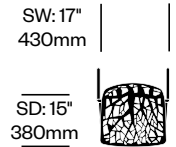

Forest

JANUS et Cie | Made in Italy

To order, specify:

1. Product number
2. Paint color

Side Chair	Number	List Price
Stacks Four High	HCJC-FO-SN	914.00

Side Chair with Arms	Number	List Price
	HCJC-FO-SA	1,301.00