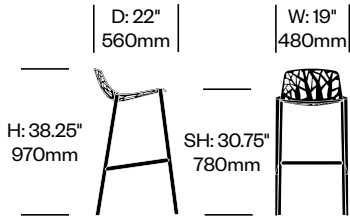

Counter Stool with Low Back	Number	List Price
	HCJC-FO-S2L	1,741.00

Counter Stool with High Back	Number	List Price
	HCJC-FO-S2H	2,009.00

Forest

JANUS et Cie | Made in Italy

To order, specify:

1. Product number
2. Paint color

Bar Stool with Low Back	Number	List Price
	HCJC-FO-S3L	1,775.00

Bar Stool with High Back	Number	List Price
	HCJC-FO-S3H	2,051.00

Lounge Chair	Number	List Price
	HCJC-FRL1	2,473.00