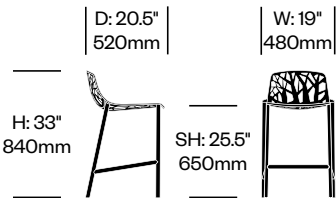

Forest

JANUS et Cie | Made in Italy

To order, specify:

1. Product number
2. Paint color

Side Chair	Number	List Price
Stacks Four High	HCJC-FO-SN	914.00

Side Chair with Arms	Number	List Price
	HCJC-FO-SA	1,301.00