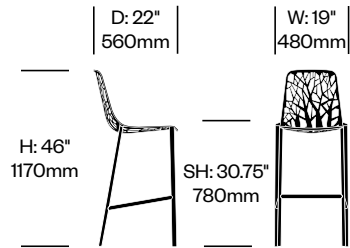

Counter Stool with Low Back	Number	List Price
	HCJC-FO-S2L	1,741.00

Counter Stool with High Back	Number	List Price
	HCJC-FO-S2H	2,009.00

Forest

JANUS et Cie | Made in Italy

To order, specify:

1. Product number
2. Paint color

Bar Stool with Low Back	Number	List Price
	HCJC-FO-S3L	1,775.00

Bar Stool with High Back	Number	List Price
	HCJC-FO-S3H	2,051.00

Lounge Chair	Number	List Price
	HCJC-FRL1	2,473.00