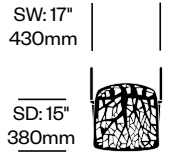

Counter Stool with Low Back	Number	List Price
	HCJC-FO-S2L	1,741.00

Counter Stool with High Back	Number	List Price
	HCJC-FO-S2H	2,009.00

Forest

JANUS et Cie | Made in Italy

To order, specify:

1. Product number
2. Paint color

Bar Stool with Low Back	Number	List Price
	HCJC-FO-S3L	1,775.00

Bar Stool with High Back	Number	List Price
	HCJC-FO-S3H	2,051.00

Lounge Chair	Number	List Price
	HCJC-FRL1	2,473.00