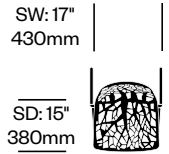

Counter Stool with Low Back	Number	List Price
	HCJC-FO-S2L	1,741.00

Counter Stool with High Back	Number	List Price
	HCJC-FO-S2H	2,009.00

Forest

JANUS et Cie | Made in Italy

To order, specify:

1. Product number
2. Paint color

Bar Stool with Low Back	Number	List Price
	HCJC-FO-S3L	1,775.00

Bar Stool with High Back	Number	List Price
	HCJC-FO-S3H	2,051.00

Lounge Chair	Number	List Price
	HCJC-FRL1	2,473.00