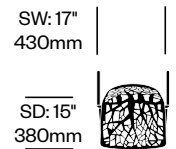

Counter Stool with High Back	Number	List Price
	HCJC-FO-S2H	2,009.00