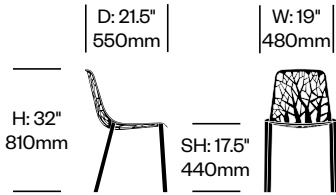

Forest

JANUS et Cie | Made in Italy

To order, specify:

1. Product number
2. Paint color

Side Chair	Number	List Price
Stacks Four High	HCJC-FO-SN	914.00