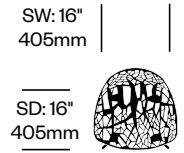

Forest

JANUS et Cie | Made in Italy

To order, specify:

1. Product number
2. Paint color

Side Chair	Number	List Price
Stacks Four High	HCJC-FO-SN	914.00

Side Chair with Arms	Number	List Price
	HCJC-FO-SA	1,301.00