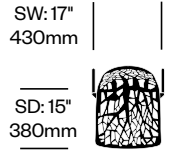

Forest

JANUS et Cie | Made in Italy

To order, specify:

1. Product number
2. Paint color

Side Chair	Number	List Price
Stacks Four High	HCJC-FO-SN	914.00