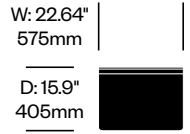

- Product number

FIXED-HEIGHT LAPTOP TABLE

| Charcoal Base | Number | List Price |
|-------------------------------|---------|------------|
| Colombian Walnut Laminate Top | BP10091 | 487.50 |
| FineLine Laminate Top | BP10094 | 487.50 |
| Golden Teak Laminate Top | BP10092 | 487.50 |
| Ultrawhite Laminate Top | BP10093 | 472.50 |