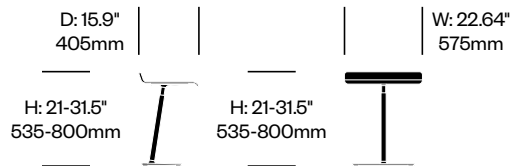

HEIGHT-ADJUSTABLE LAPTOP TABLE

Charcoal Base	Number	List Price
Colombian Walnut Laminate Top	BP10099	898.50
FineLine Laminate Top	BP10102	898.50
Golden Teak Laminate Top	BP10100	898.50
Ultrawhite Laminate Top	BP10101	883.50

Smooth Plaster Base	Number	List Price
Colombian Walnut Laminate Top	BP10103	898.50
FineLine Laminate Top	BP10106	898.50
Golden Teak Laminate Top	BP10104	898.50
Ultrawhite Laminate Top	BP10105	883.50