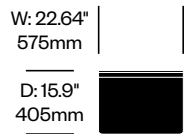

FIXED-HEIGHT LAPTOP TABLE

Charcoal Base	Number	List Price
Colombian Walnut Laminate Top	BP10091	487.50
FineLine Laminate Top	BP10094	487.50
Golden Teak Laminate Top	BP10092	487.50
Ultrawhite Laminate Top	BP10093	472.50

Smooth Plaster Base	Number	List Price
Colombian Walnut Laminate Top	BP10095	487.50
FineLine Laminate Top	BP10098	487.50
Golden Teak Laminate Top	BP10096	487.50
Ultrawhite Laminate Top	BP10097	472.50