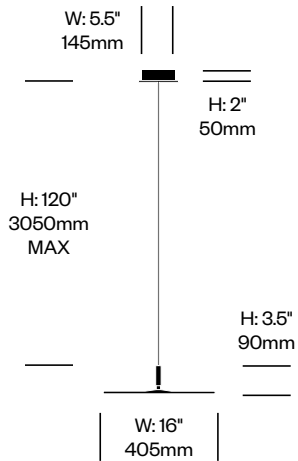

Circa

Pablo Designs | Pablo Studio | 2013 | Imported from China

Features and Specifications

Voltage:	120V 60Hz
Power consumption:	9 watts (table and grommet mounted lights) 11 watts (floor lights) 10.5 watts per light (pendant lights)
Color temperature:	2700K
Luminosity:	420 lumens (table and grommet mounted lights) 510 lumens (floor lights) 550 lumens per light (pendant lights)
Luminaire efficacy:	47 lumens/watt (table and grommet mounted lights) 46 lumens/watt (floor lights) 52 lumens/watt per light (pendant lights)
Color rendition index:	85
Rated lifespan:	50,000 hours
Bulb type:	glare free LED flat panel
Cord length:	8 feet (table, grommet mounted, and floor lights) 10 feet, field cuttable (pendant lights)

Grommet Mounted Table Light	Number	List Price
	LRT1-1408-G	625.00

Floor Light	Number	List Price
	LRFO-5208	945.00

Circa

Pablo Designs | Pablo Studio | 2013 | Imported from China

To order, specify:

1. Product number
2. Trim color

Pendant Light	Number	List Price
Small	LRP1-1210	520.00

Pendant Light	Number	List Price
Large	LRP1-1610	625.00

Circa

Pablo Designs | Pablo Studio | 2013 | Imported from China

To order, specify:

1. Product number
2. Trim color

Chandelier with 3 Lights	Number	List Price
Small	LRP3-1210	1,885.00

Circa

Pablo Designs | Pablo Studio | 2013 | Imported from China

To order, specify:

1. Product number
2. Trim color

Chandelier with 3 Lights	Number	List Price
Large	LRP3-1610	2,200.00