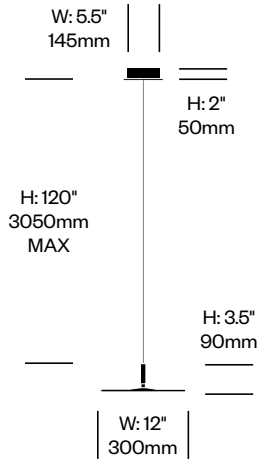

Circa

Pablo Designs | Pablo Studio | 2013 | Imported from China

Features and Specifications

Voltage:	120V 60Hz
Power consumption:	9 watts (table and grommet mounted lights) 11 watts (floor lights) 10.5 watts per light (pendant lights)
Color temperature:	2700K
Luminosity:	420 lumens (table and grommet mounted lights) 510 lumens (floor lights) 550 lumens per light (pendant lights)
Luminaire efficacy:	47 lumens/watt (table and grommet mounted lights) 46 lumens/watt (floor lights) 52 lumens/watt per light (pendant lights)
Color rendition index:	85
Rated lifespan:	50,000 hours
Bulb type:	glare free LED flat panel
Cord length:	8 feet (table, grommet mounted, and floor lights) 10 feet, field cuttable (pendant lights)

Grommet Mounted Table Light	Number	List Price
	LRT1-1408-G	625.00

Floor Light	Number	List Price
	LRFO-5208	945.00

Circa

Pablo Designs | Pablo Studio | 2013 | Imported from China

To order, specify:

1. Product number
2. Trim color

Pendant Light	Number	List Price
Small	LRP1-1210	520.00

Pendant Light	Number	List Price
Large	LRP1-1610	625.00

Circa

Pablo Designs | Pablo Studio | 2013 | Imported from China

To order, specify:

1. Product number
2. Trim color

Chandelier with 3 Lights	Number	List Price
Small	LRP3-1210	1,885.00

Circa

Pablo Designs | Pablo Studio | 2013 | Imported from China

To order, specify:

1. Product number
2. Trim color

Chandelier with 3 Lights	Number	List Price
Large	LRP3-1610	2,200.00