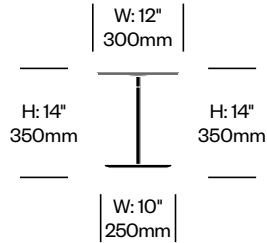

Circa

Pablo Designs | Pablo Studio | 2013 | Imported from China

Features and Specifications

Voltage:	120V 60Hz
Power consumption:	9 watts (table and grommet mounted lights) 11 watts (floor lights) 10.5 watts per light (pendant lights)
Color temperature:	2700K
Luminosity:	420 lumens (table and grommet mounted lights) 510 lumens (floor lights) 550 lumens per light (pendant lights)
Luminaire efficacy:	47 lumens/watt (table and grommet mounted lights) 46 lumens/watt (floor lights) 52 lumens/watt per light (pendant lights)
Color rendition index:	85
Rated lifespan:	50,000 hours
Bulb type:	glare free LED flat panel
Cord length:	8 feet (table, grommet mounted, and floor lights) 10 feet, field cuttable (pendant lights)

Table Light

Features 4-stage dim control with 360 degree rotation and 45 degree tilt in two directions. The lamp shade is made of plastic with a polycarbonate lens assembly. The stem is made of aluminum. The base is comprised of plastic with a steel insert and has a built-in USB charging port. The cord is wrapped in fabric.

Surfaces

Trim

Graphite (TR-R01)
White (TR-R02)

Circa

Pablo Designs | Pablo Studio | 2013 | Imported from China

To order, specify:

1. Product number
2. Trim color

Table Light	Number	List Price
	LRT1-1408	625.00

Pendant Light	Number	List Price
Small	LRP1-1210	520.00

Pendant Light	Number	List Price
Large	LRP1-1610	625.00

Circa

Pablo Designs | Pablo Studio | 2013 | Imported from China

To order, specify:

1. Product number
2. Trim color