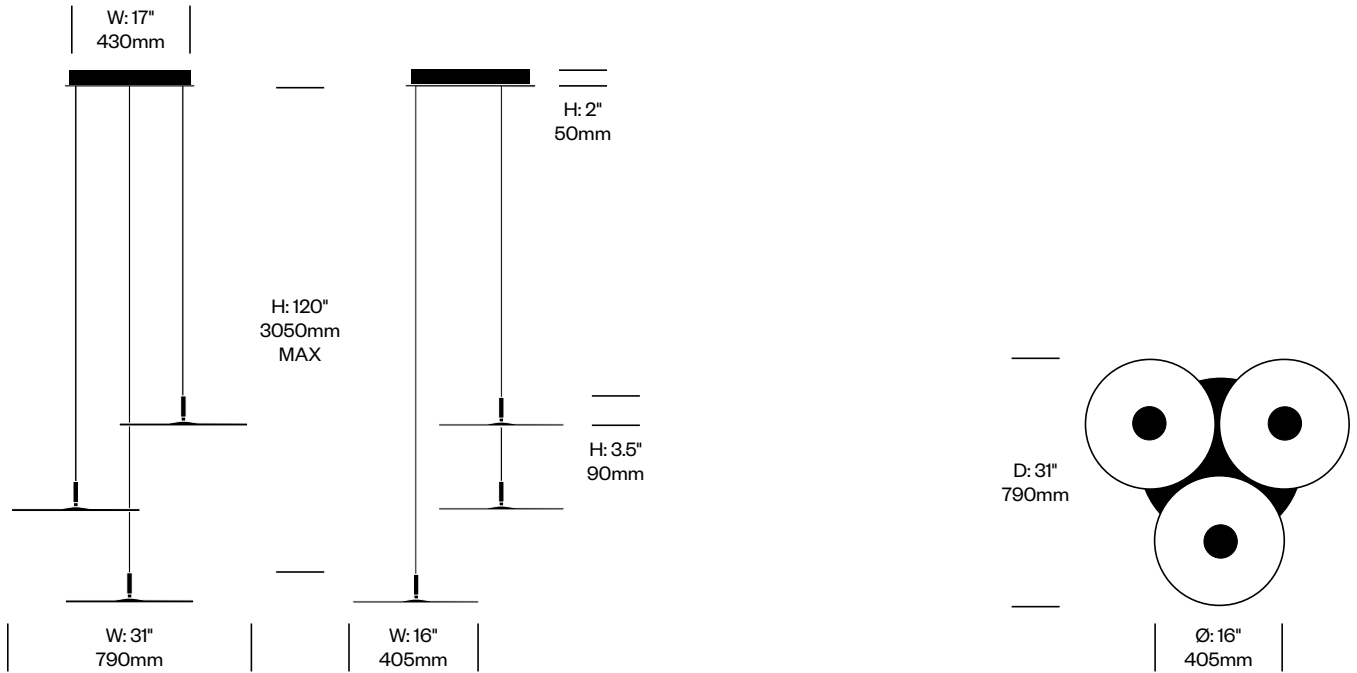

Circa

Pablo Designs | Pablo Studio | 2013 | Imported from China

Features and Specifications

Voltage:	120V 60Hz
Power consumption:	9 watts (table and grommet mounted lights) 11 watts (floor lights) 10.5 watts per light (pendant lights)
Color temperature:	2700K
Luminosity:	420 lumens (table and grommet mounted lights) 510 lumens (floor lights) 550 lumens per light (pendant lights)
Luminaire efficacy:	47 lumens/watt (table and grommet mounted lights) 46 lumens/watt (floor lights) 52 lumens/watt per light (pendant lights)
Color rendition index:	85
Rated lifespan:	50,000 hours
Bulb type:	glare free LED flat panel
Cord length:	8 feet (table, grommet mounted, and floor lights) 10 feet, field cuttable (pendant lights)

Pendant Lights

Features 4-stage dim control with 360 degree rotation and 45 degree tilt in two directions. The lamp shade is made of plastic with a polycarbonate lens assembly. The stem is made of aluminum. The canopy is comprised of plastic with steel mounting hardware. The cord is wrapped in fabric.

Pendant Light	Number	List Price
Small	LRP1-1210	520.00

Pendant Light	Number	List Price
Large	LRP1-1610	625.00

Circa

Pablo Designs | Pablo Studio | 2013 | Imported from China

To order, specify:

1. Product number
2. Trim color

Chandelier with 3 Lights	Number	List Price
Small	LRP3-1210	1,885.00

Circa

Pablo Designs | Pablo Studio | 2013 | Imported from China

To order, specify:

1. Product number
2. Trim color

Chandelier with 3 Lights	Number	List Price
Large	LRP3-1610	2,200.00