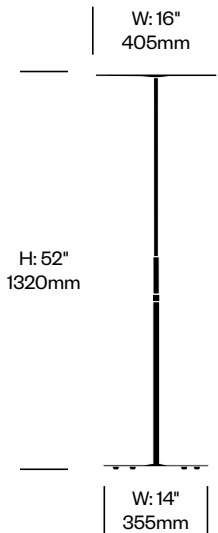

Floor Light	Number	List Price
	LRFO-5208	945.00