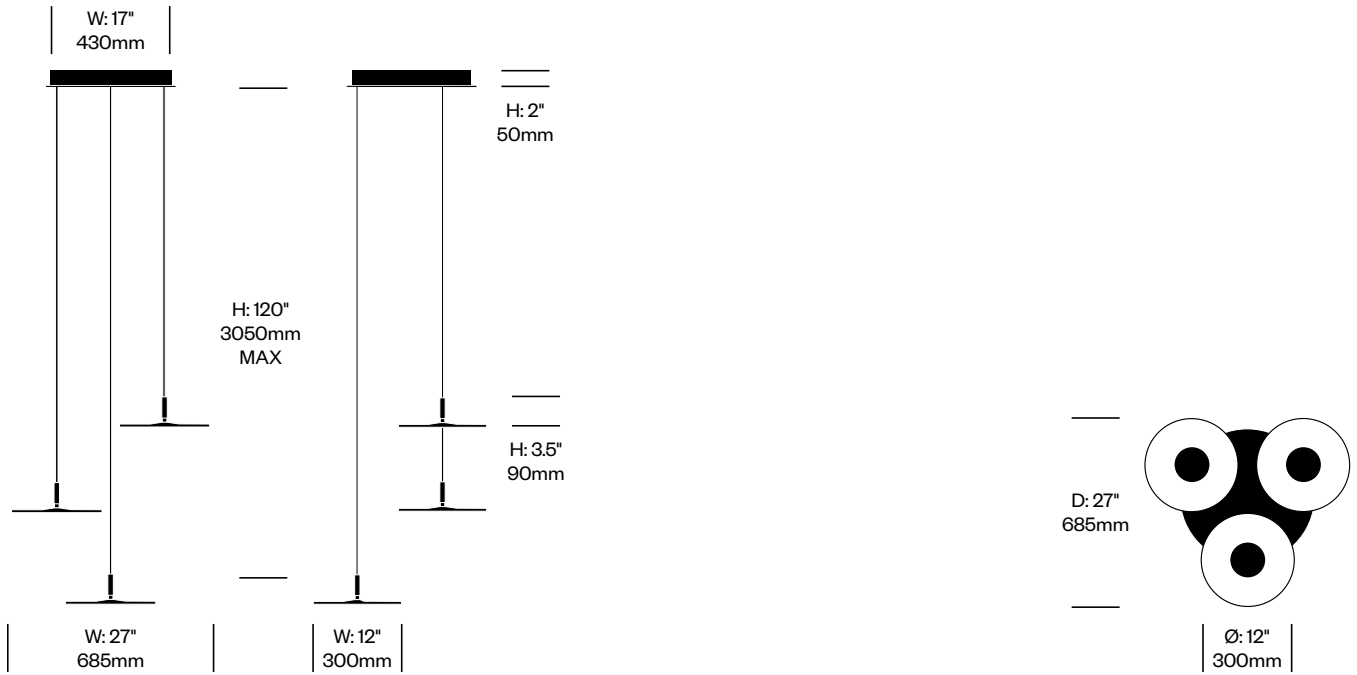

Circa

Pablo Designs | Pablo Studio | 2013 | Imported from China

Features and Specifications

Voltage:	120V 60Hz
Power consumption:	9 watts (table and grommet mounted lights) 11 watts (floor lights) 10.5 watts per light (pendant lights)
Color temperature:	2700K
Luminosity:	420 lumens (table and grommet mounted lights) 510 lumens (floor lights) 550 lumens per light (pendant lights)
Luminaire efficacy:	47 lumens/watt (table and grommet mounted lights) 46 lumens/watt (floor lights) 52 lumens/watt per light (pendant lights)
Color rendition index:	85
Rated lifespan:	50,000 hours
Bulb type:	glare free LED flat panel
Cord length:	8 feet (table, grommet mounted, and floor lights) 10 feet, field cuttable (pendant lights)

Pendant Lights

Features 4-stage dim control with 360 degree rotation and 45 degree tilt in two directions. The lamp shade is made of plastic with a polycarbonate lens assembly. The stem is made of aluminum. The canopy is comprised of plastic with steel mounting hardware. The cord is wrapped in fabric.

Pendant Light	Number	List Price
Small	LRP1-1210	520.00

Pendant Light	Number	List Price
Large	LRP1-1610	625.00

Circa

Pablo Designs | Pablo Studio | 2013 | Imported from China

To order, specify:

1. Product number
2. Trim color

Chandelier with 3 Lights	Number	List Price
Small	LRP3-1210	1,885.00

Circa

Pablo Designs | Pablo Studio | 2013 | Imported from China

To order, specify:

1. Product number
2. Trim color

Chandelier with 3 Lights	Number	List Price
Large	LRP3-1610	2,200.00