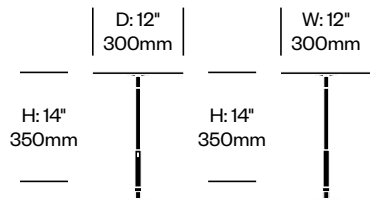

Circa

Pablo Designs | Pablo Studio | 2013 | Imported from China

Features and Specifications

Voltage:	120V 60Hz
Power consumption:	9 watts (table and grommet mounted lights) 11 watts (floor lights) 10.5 watts per light (pendant lights)
Color temperature:	2700K
Luminosity:	420 lumens (table and grommet mounted lights) 510 lumens (floor lights) 550 lumens per light (pendant lights)
Luminaire efficacy:	47 lumens/watt (table and grommet mounted lights) 46 lumens/watt (floor lights) 52 lumens/watt per light (pendant lights)
Color rendition index:	85
Rated lifespan:	50,000 hours
Bulb type:	glare free LED flat panel
Cord length:	8 feet (table, grommet mounted, and floor lights) 10 feet, field cuttable (pendant lights)

Surfaces

Trim

Graphite (TR-R01)
White (TR-R02)

Circa

Pablo Designs | Pablo Studio | 2013 | Imported from China

To order, specify:

1. Product number
2. Trim color

Table Light	Number	List Price
	LRT1-1408	625.00