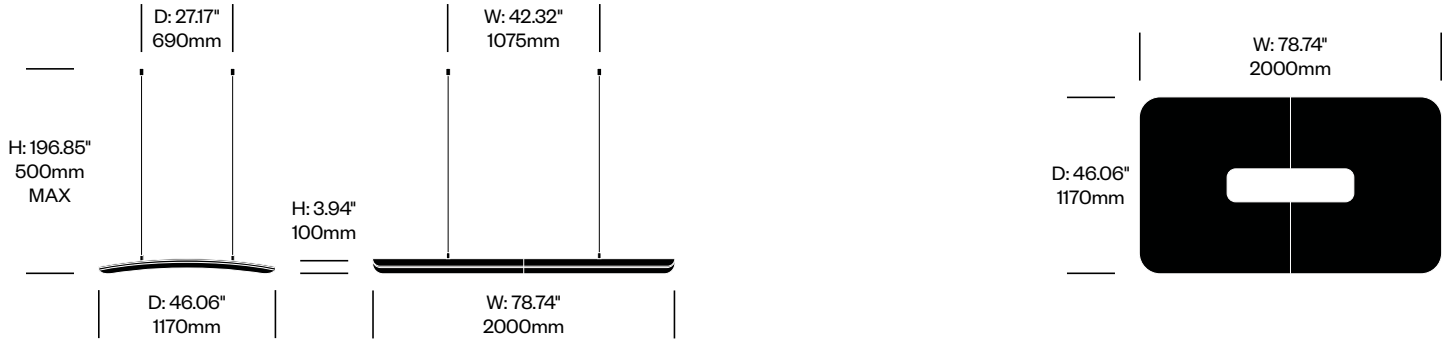

### Cable Trim

Alu (BTR-9006)  
Black (BTR-9005)

# BuzziZepp

BuzziSpace | Alain Gilles and BuzziSpace Studio | 2018 | Imported from the Netherlands

**To order, specify:**

1. Product number
2. Upholstery and color
3. Cable trim color

Small Suspended Screen	Number	Grade A	Grade B	Grade C	Grade D	Grade E	Grade F
78.74" (2000mm) Cables	HCBZ-ZPSS-11	5,954.00	6,382.00	6,592.00	6,710.00	7,309.00	
196.85" (5000mm) Cables	HCBZ-ZPSS-12	6,428.00	6,856.00	7,066.00	7,184.00	7,783.00	