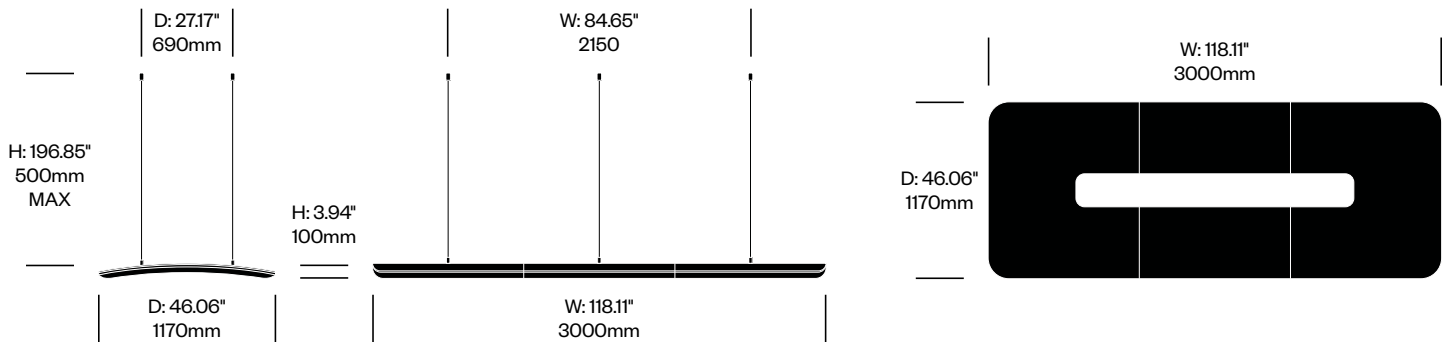

# BuzziZepp

BuzziSpace | Alain Gilles and BuzziSpace Studio | 2018 | Imported from the Netherlands

**To order, specify:**

1. Product number
2. Upholstery and color
3. Cable trim color

Small Suspended Screen	Number	Grade A	Grade B	Grade C	Grade D	Grade E	Grade F
78.74" (2000mm) Cables	HCBZ-ZPSS-11	5,954.00	6,382.00	6,592.00	6,710.00	7,309.00	
196.85" (5000mm) Cables	HCBZ-ZPSS-12	6,428.00	6,856.00	7,066.00	7,184.00	7,783.00	

Medium Suspended Screen	Number	Grade A	Grade B	Grade C	Grade D	Grade E	Grade F
78.74" (2000mm) Cables	HCBZ-ZPSS-21	7,145.00	7,786.00	8,102.00	8,278.00	9,176.00	
196.85" (5000mm) Cables	HCBZ-ZPSS-22	7,791.00	8,432.00	8,748.00	8,924.00	9,822.00	