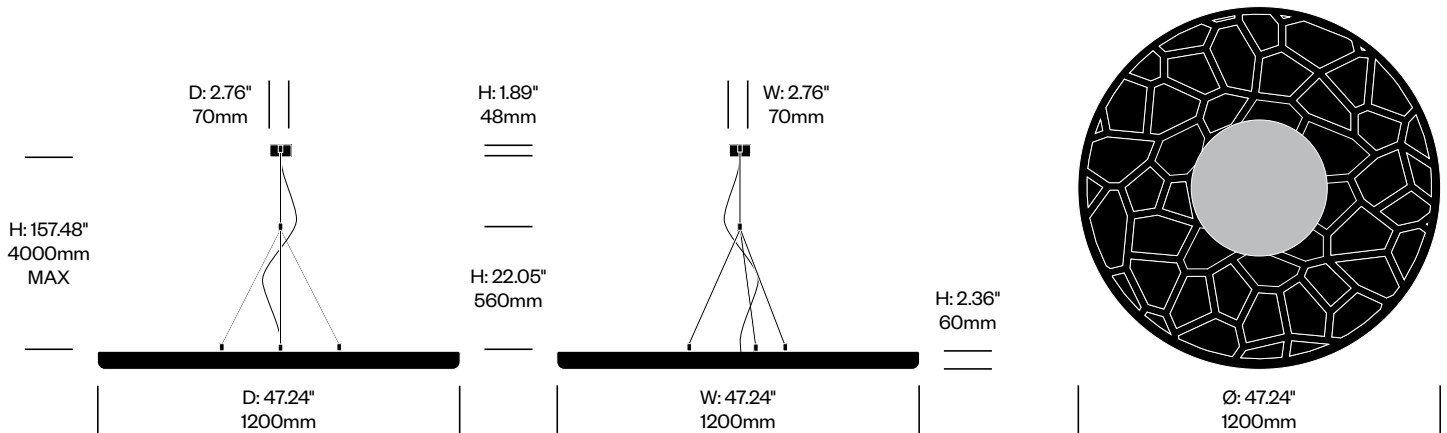

BuzziMoon

BuzziSpace | BuzziSpace Studio | 2016 | Imported from the Netherlands

To order, specify:

1. Product number
2. Upholstery and color

Large Pendant Light, 3D Leaf	Number	Grade A	Grade B	Grade C	Grade D	Grade E	Grade F
Fabric	HCBZ-MNP3-L	4,801.00	5,706.00	5,794.00	5,839.00	6,082.00