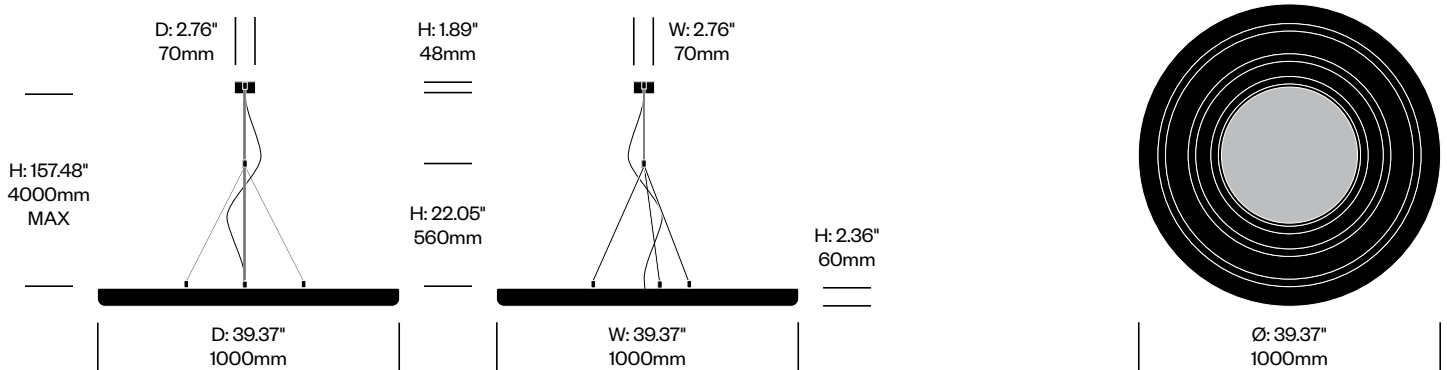

Medium Pendant Light, 3D Drop	Number	Grade A	Grade B	Grade C	Grade D	Grade E	Grade F
Fabric	HCBZ-MNP2-P	4,555.00	5,380.00	5,456.00	5,497.00	5,710.00