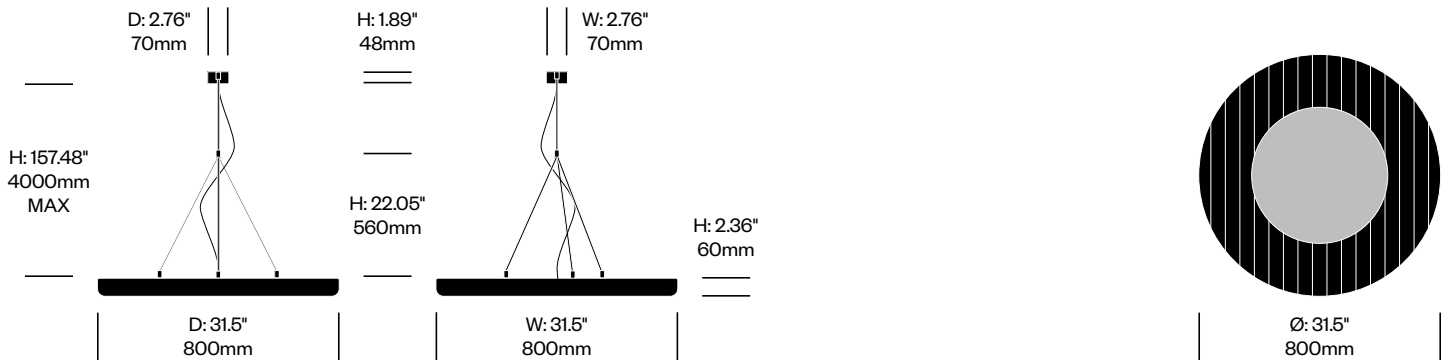

Small Pendant Light, 3D Rib	Number	Grade A	Grade B	Grade C	Grade D	Grade E	Grade F
Fabric	HCBZ-MNP1-R	4,339.00	5,082.00	5,146.00	5,182.00	5,365.00