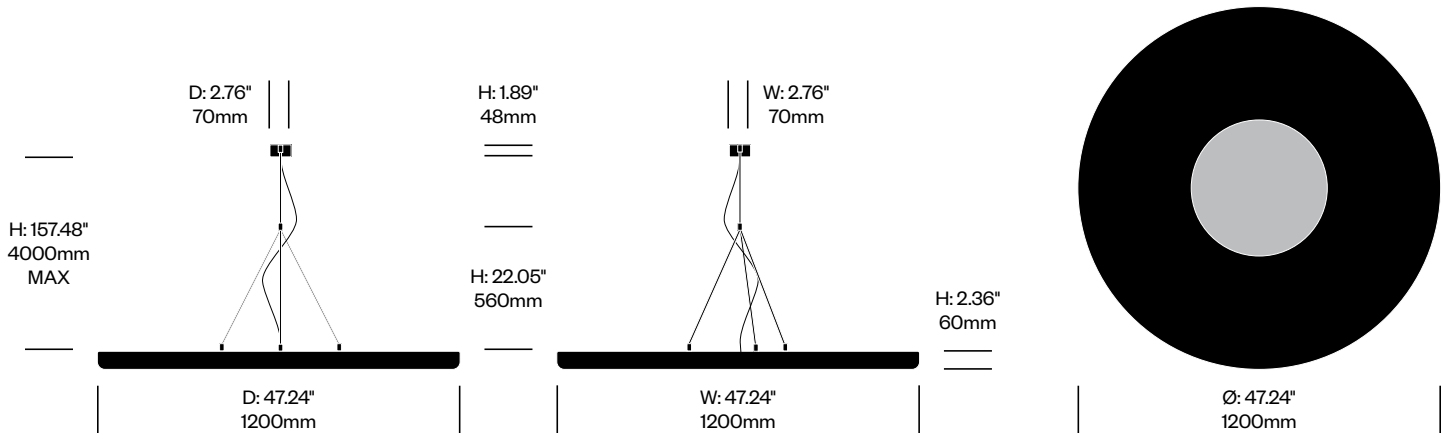

BuzziMoon

BuzziSpace | BuzziSpace Studio | 2016 | Imported from the Netherlands

To order, specify:

1. Product number
2. Upholstery and color

Large Pendant Light, Flat	Number	Grade A	Grade B	Grade C	Grade D	Grade E	Grade F
Fabric	HCBZ-MNP3-F	4,476.00	5,356.00	5,440.00	5,488.00	5,730.00