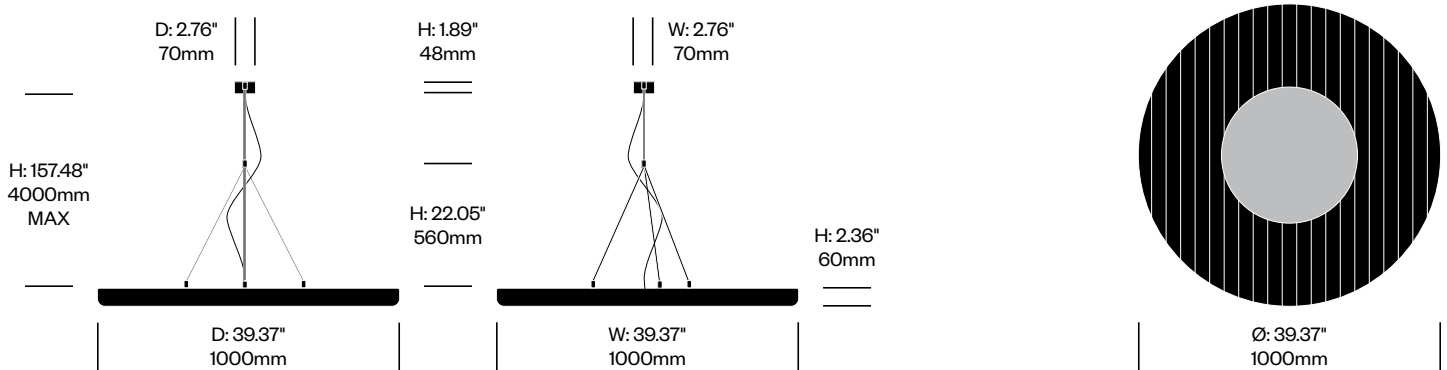

Medium Pendant Light, 3D Rib	Number	Grade A	Grade B	Grade C	Grade D	Grade E	Grade F
Fabric	HCBZ-MNP2-R	4,555.00	5,380.00	5,456.00	5,497.00	5,710.00