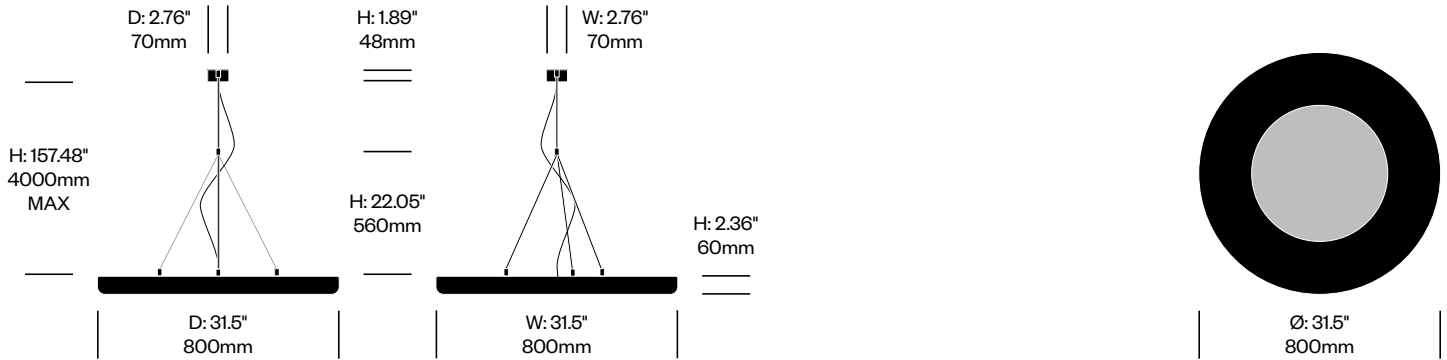

BuzziMoon

BuzziSpace | BuzziSpace Studio | 2016 | Imported from the Netherlands

To order, specify:

1. Product number
2. Upholstery and color

Small Pendant Light, Flat	Number	Grade A	Grade B	Grade C	Grade D	Grade E	Grade F
Fabric	HCBZ-MNP1-F	4,207.00	4,904.00	4,970.00	5,005.00	5,189.00