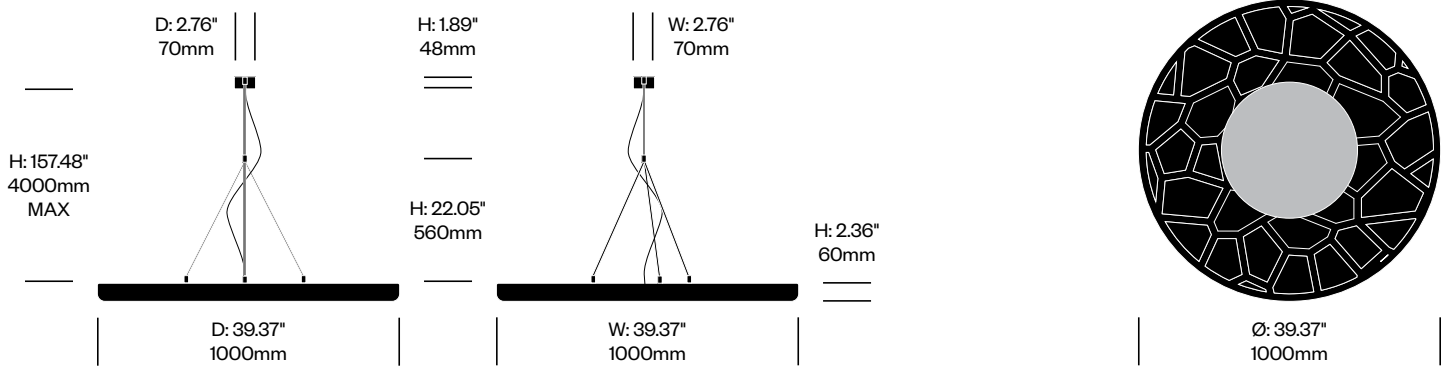

BuzziMoon

BuzziSpace | BuzziSpace Studio | 2016 | Imported from the Netherlands

To order, specify:

1. Product number
2. Upholstery and color

Medium Pendant Light, 3D Leaf	Number	Grade A	Grade B	Grade C	Grade D	Grade E	Grade F
Fabric	HCBZ-MNP2-L	4,555.00	5,380.00	5,456.00	5,497.00	5,710.00