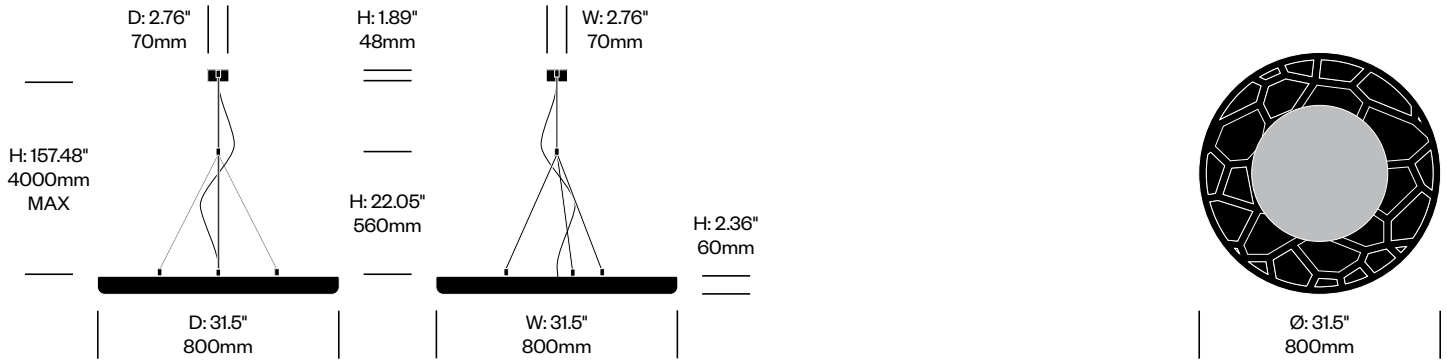

BuzziMoon

BuzziSpace | BuzziSpace Studio | 2016 | Imported from the Netherlands

To order, specify:

1. Product number
2. Upholstery and color

Small Pendant Light, 3D Leaf	Number	Grade A	Grade B	Grade C	Grade D	Grade E	Grade F
Fabric	HCBZ-MNP1-L	4,339.00	5,082.00	5,146.00	5,182.00	5,365.00