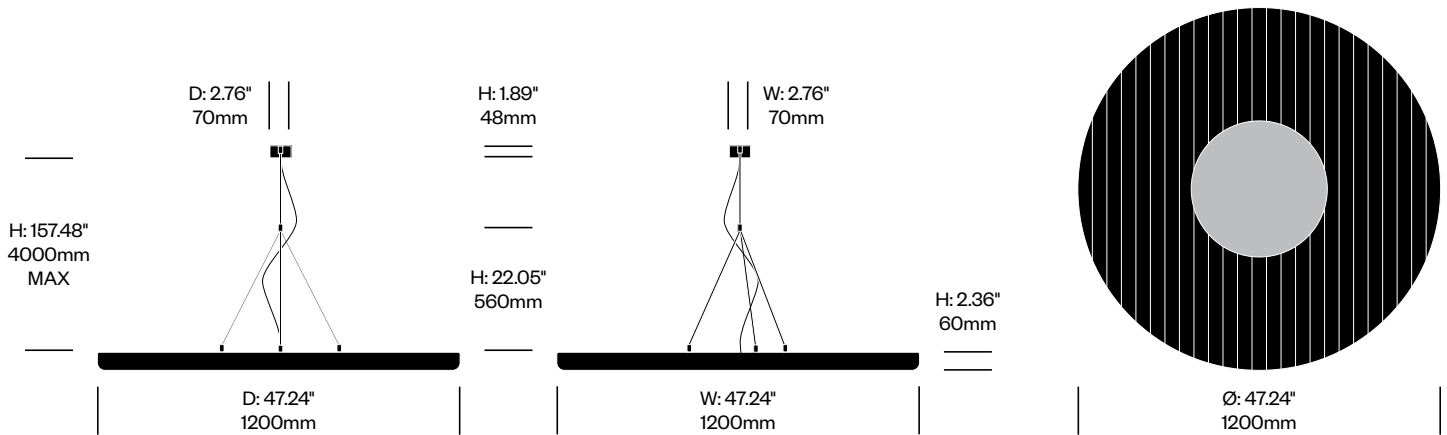

Large Pendant Light, 3D Drop	Number	Grade A	Grade B	Grade C	Grade D	Grade E	Grade F
Fabric	HCBZ-MNP3-P	4,801.00	5,706.00	5,794.00	5,839.00	6,082.00	

BuzziMoon

BuzziSpace | BuzziSpace Studio | 2016 | Imported from the Netherlands

To order, specify:

1. Product number
2. Upholstery and color

Large Pendant Light, 3D Leaf	Number	Grade A	Grade B	Grade C	Grade D	Grade E	Grade F
Fabric	HCBZ-MNP3-L	4,801.00	5,706.00	5,794.00	5,839.00	6,082.00	