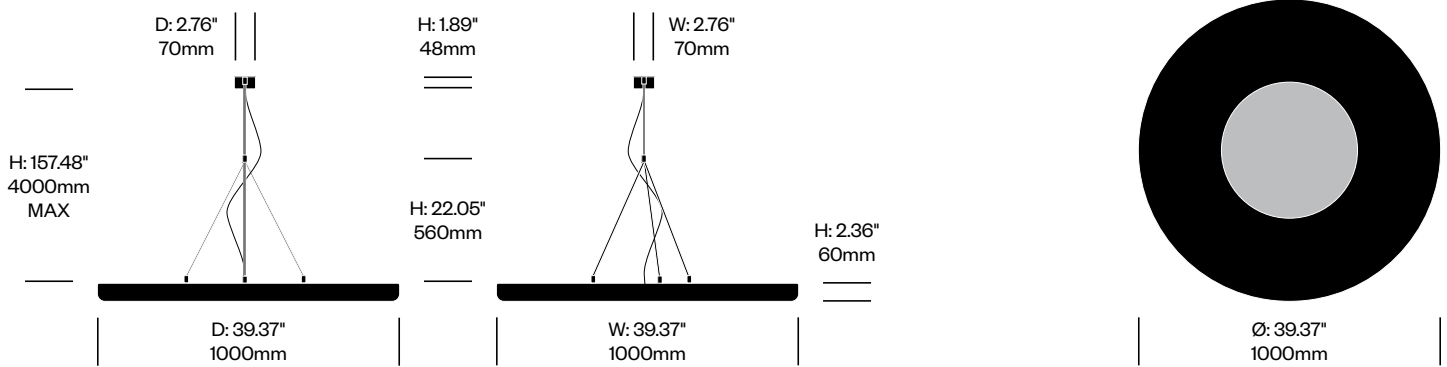

BuzziMoon

BuzziSpace | BuzziSpace Studio | 2016 | Imported from the Netherlands

To order, specify:

1. Product number
2. Upholstery and color

Medium Pendant Light, Flat	Number	Grade A	Grade B	Grade C	Grade D	Grade E	Grade F
Fabric	HCBZ-MNP2-F	4,312.00	5,116.00	5,191.00	5,233.00	5,447.00