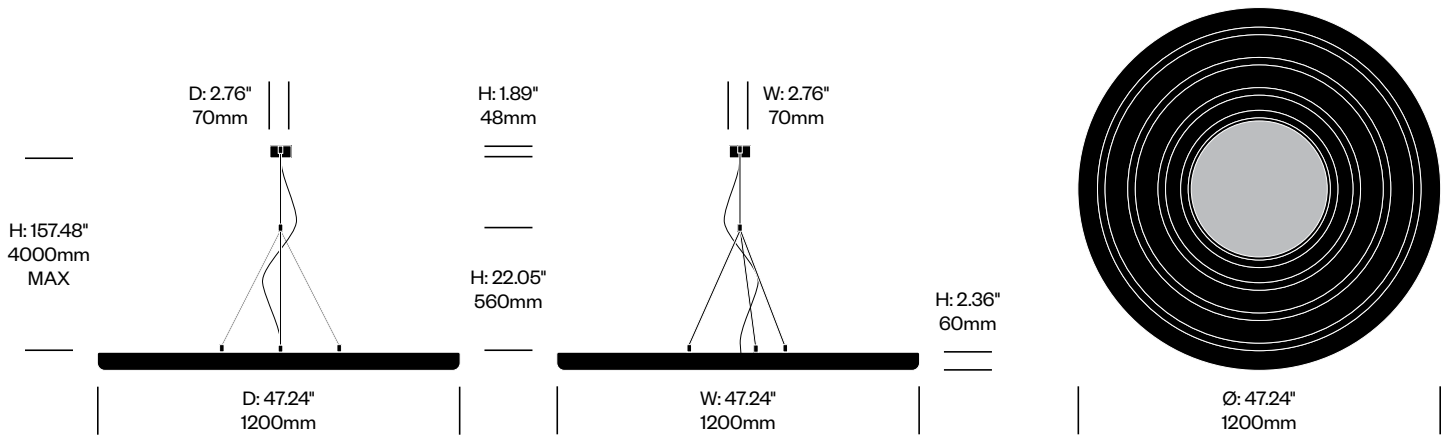

Large Pendant Light, 3D Drop	Number	Grade A	Grade B	Grade C	Grade D	Grade E	Grade F
Fabric	HCBZ-MNP3-P	4,801.00	5,706.00	5,794.00	5,839.00	6,082.00