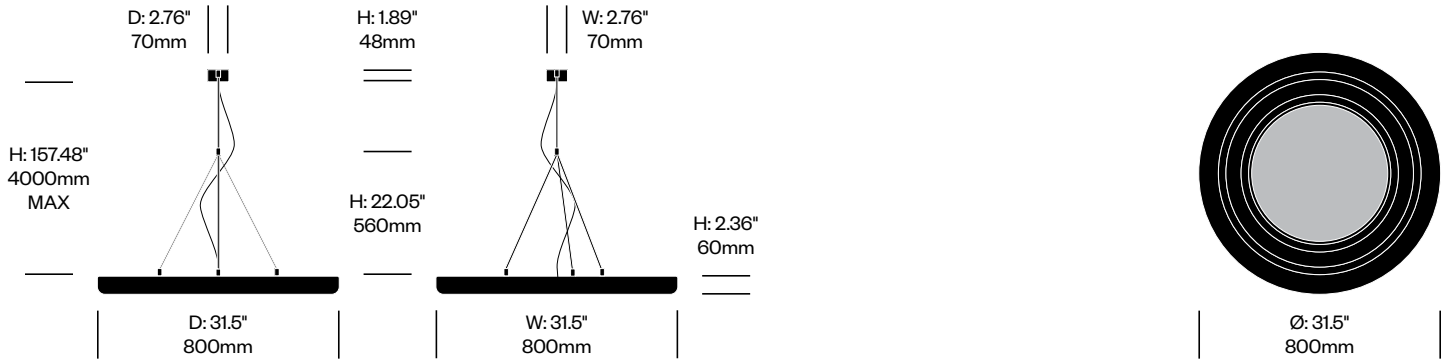

BuzziMoon

BuzziSpace | BuzziSpace Studio | 2016 | Imported from the Netherlands

To order, specify:

1. Product number
2. Upholstery and color

Small Pendant Light, Flat	Number	Grade A	Grade B	Grade C	Grade D	Grade E	Grade F
Fabric	HCBZ-MNP1-F	4,207.00	4,904.00	4,970.00	5,005.00	5,189.00	