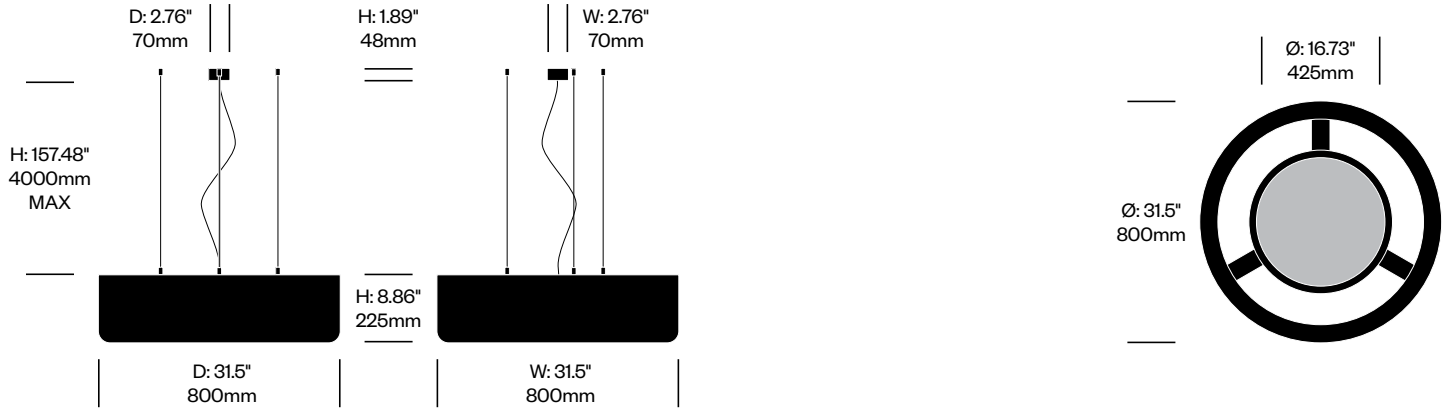

BuzziJet

BuzziSpace | BuzziSpace Studio | 2018 | Imported from the Netherlands

Features and Specifications

Voltage:	120V 50/60Hz
Power consumption:	29 watts
Color temperature:	3000K
Luminosity:	2545 lumens
Luminaire efficacy:	88 lumens/watt
Color rendition index:	>90 CRI
Rated lifespan:	50,000 hours
Bulb type:	LED
Cord length:	78.74 inches, field cuttable 196.85 inches, field cuttable

Pendant Lights

Available in two sizes, BuzziJet has an upholstered foam shade. The frame is powder coated white metal. Two ceiling mounting options are available; suspended straight or suspended split. The suspended straight is a system fixing screw with three cables in two lengths. The minimum distance of shade to ceiling is 3.94". The suspended split is a system fixing screw with three split cables and one main cable also available in two lengths. The minimum distance of shade to ceiling is 19.69". Powder coated white metal ceiling canopy and transparent power cord included. The LED disc has a PMMA diffusor that ensures optimal light spread and efficiency.

Cable Trim

Alu (BTR-9006)
Black (BTR-9005)

BuzziJet

BuzziSpace | BuzziSpace Studio | 2018 | Imported from the Netherlands

To order, specify:

1. Product number
2. Upholstery and color
3. Cable trim color

Small Pendant Light with Straight Cables

	Number	Grade A	Grade B	Grade C	Grade D	Grade E
78.74" (2000mm) Cables	HCBZ-JTP1-1S	4,524.00	4,654.00	4,717.00	4,752.00	4,934.00
196.85" (5000mm) Cables	HCBZ-JTP1-2S	4,951.00	5,081.00	5,144.00	5,179.00	5,361.00