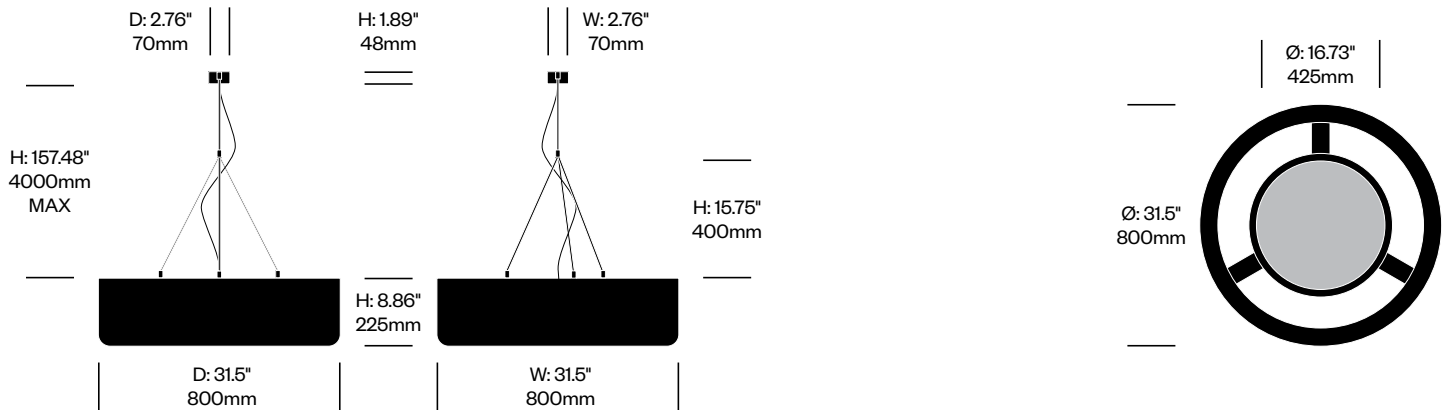

BuzziJet

BuzziSpace | BuzziSpace Studio | 2018 | Imported from the Netherlands

Features and Specifications

Voltage:	120V 50/60Hz
Power consumption:	29 watts
Color temperature:	3000K
Luminosity:	2545 lumens
Luminaire efficacy:	88 lumens/watt
Color rendition index:	>90 CRI
Rated lifespan:	50,000 hours
Bulb type:	LED
Cord length:	78.74 inches, field cuttable 196.85 inches, field cuttable

Pendant Lights

Available in two sizes, BuzziJet has an upholstered foam shade. The frame is powder coated white metal. Two ceiling mounting options are available; suspended straight or suspended split. The suspended straight is a system fixing screw with three cables in two lengths. The minimum distance of shade to ceiling is 3.94". The suspended split is a system fixing screw with three split cables and one main cable also available in two lengths. The minimum distance of shade to ceiling is 19.69". Powder coated white metal ceiling canopy and transparent power cord included. The LED disc has a PMMA diffusor that ensures optimal light spread and efficiency.

Cable Trim

Alu (BTR-9006)
Black (BTR-9005)

BuzziJet

BuzziSpace | BuzziSpace Studio | 2018 | Imported from the Netherlands

To order, specify:

1. Product number
2. Upholstery and color
3. Cable trim color

Small Pendant Light with Straight Cables

	Number	Grade A	Grade B	Grade C	Grade D	Grade E
78.74" (2000mm) Cables	HCBZ-JTP1-1S	4,524.00	4,654.00	4,717.00	4,752.00	4,934.00
196.85" (5000mm) Cables	HCBZ-JTP1-2S	4,951.00	5,081.00	5,144.00	5,179.00	5,361.00