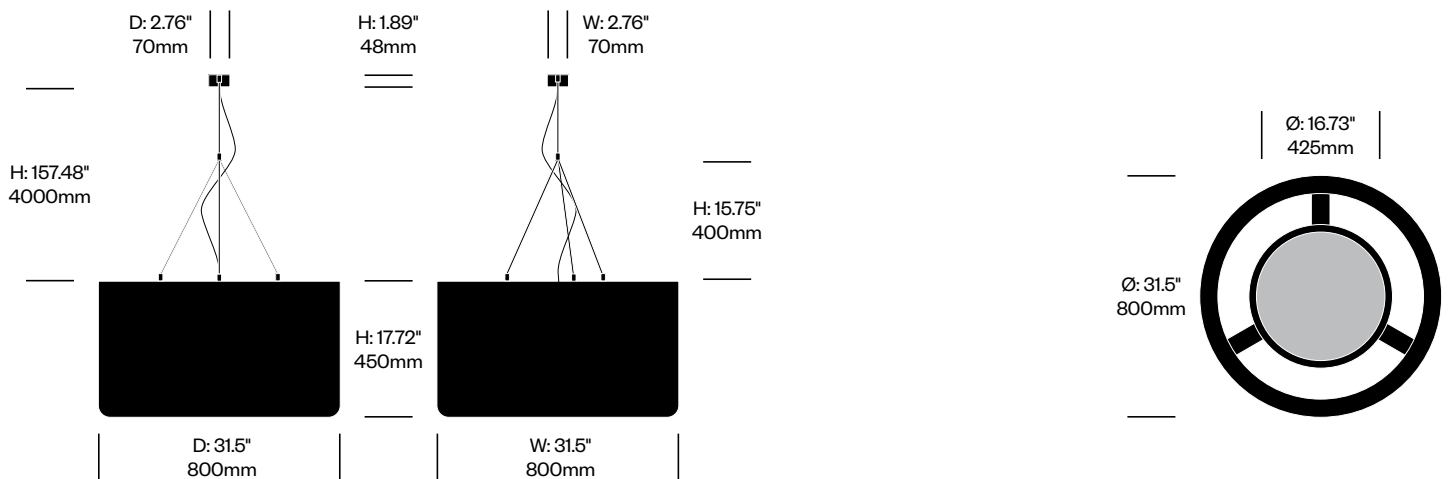

Pendant Lights

Available in two sizes, BuzziJet has an upholstered foam shade. The frame is powder coated white metal. Two ceiling mounting options are available; suspended straight or suspended split. The suspended straight is a system fixing screw with three cables in two lengths. The minimum distance of shade to ceiling is 3.94". The suspended split is a system fixing screw with three split cables and one main cable also available in two lengths. The minimum distance of shade to ceiling is 19.69". Powder coated white metal ceiling canopy and transparent power cord included. The LED disc has a PMMA diffusor that ensures optimal light spread and efficiency.

Small Pendant Light with Split Cables

	Number	Grade A	Grade B	Grade C	Grade D	Grade E
78.74" (2000mm) Cables	HCBZ-JTP1-1T	4,524.00	4,654.00	4,717.00	4,752.00	4,934.00
196.85" (5000mm) Cables	HCBZ-JTP1-2T	4,951.00	5,081.00	5,144.00	5,179.00	5,361.00

BuzziJet

BuzziSpace | BuzziSpace Studio | 2018 | Imported from the Netherlands

To order, specify:

1. Product number
2. Upholstery and color
3. Cable trim color

Medium Pendant Light with Straight Cables

	Number	Grade A	Grade B	Grade C	Grade D	Grade E
78.74" (2000mm) Cables	HCBZ-JTP2-1S	5,002.00	5,227.00	5,340.00	5,404.00	5,722.00
196.85" (5000mm) Cables	HCBZ-JTP2-2S	5,429.00	5,654.00	5,767.00	5,831.00	6,149.00

Medium Pendant Light with Split Cables

	Number	Grade A	Grade B	Grade C	Grade D	Grade E
78.74" (2000mm) Cables	HCBZ-JTP2-1T	5,002.00	5,227.00	5,340.00	5,404.00	5,722.00
196.85" (5000mm) Cables	HCBZ-JTP2-2T	5,429.00	5,654.00	5,767.00	5,831.00	6,149.00