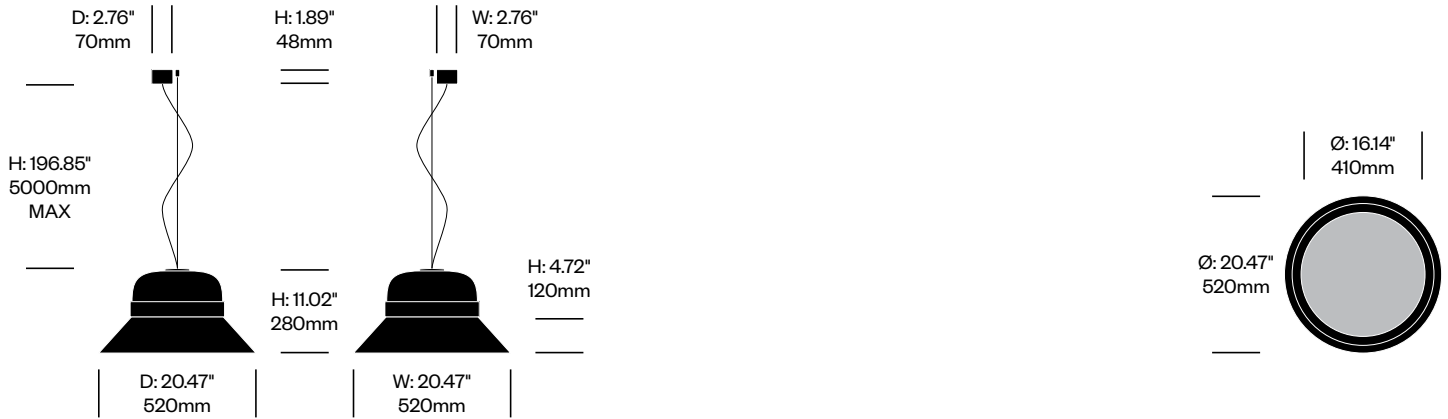

BuzziHat

BuzziSpace | Alain Gilles | Imported from the Netherlands

Features and Specifications

Voltage:	120V 50/60Hz
Power consumption:	19 watts
Color temperature:	3000K
Luminosity:	2000 lumens
Luminaire efficacy:	105 lumens/watt
Color rendition index:	<90 CRI
Rated lifespan:	50,000 hours
Bulb type:	LED
Cord length:	78.74 inches, field cuttable 196.85 inches, field cuttable

1. Product number
2. Upholstery and color
3. Shade paint color
4. Ring paint color
5. Cable trim color

Small Pendant Light	Number	Grade A	Grade B	Grade C	Grade D	Grade E
79.74" (2000mm) Cables	HCBZ-HTP1-1	3,959.00	3,990.00	4,006.00	4,014.00	4,056.00
196.85" (5000mm) Cables	HCBZ-HTP1-2	4,170.00	4,201.00	4,217.00	4,225.00	4,267.00