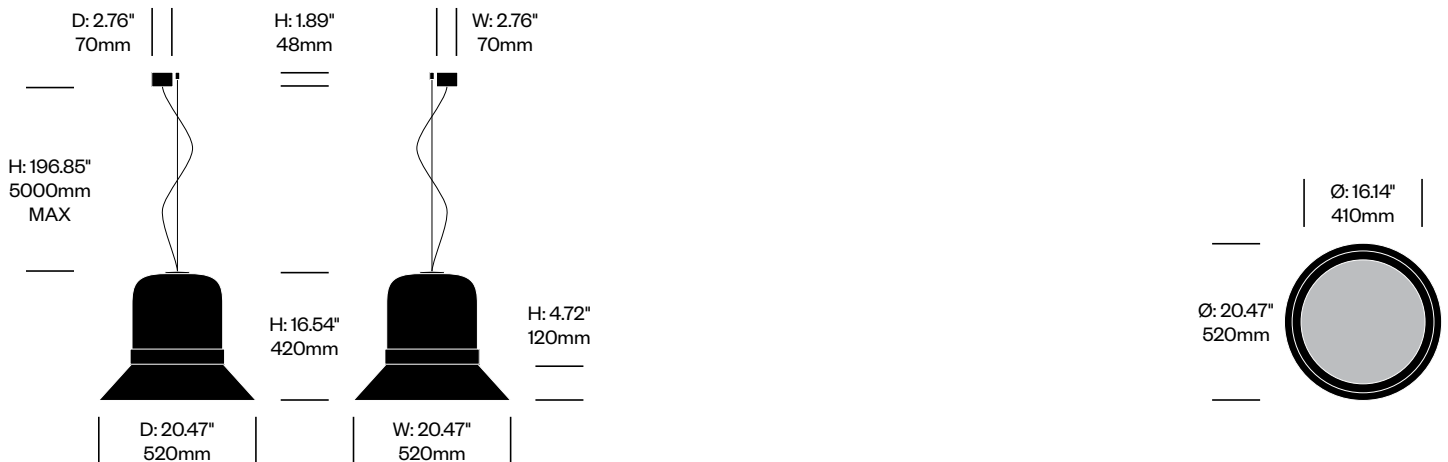

BuzziHat

BuzziSpace | Alain Gilles | Imported from the Netherlands

Features and Specifications

Voltage:	120V 50/60Hz
Power consumption:	19 watts
Color temperature:	3000K
Luminosity:	2000 lumens
Luminaire efficacy:	105 lumens/watt
Color rendition index:	<90 CRI
Rated lifespan:	50,000 hours
Bulb type:	LED
Cord length:	78.74 inches, field cuttable 196.85 inches, field cuttable

1. Product number
2. Upholstery and color
3. Shade paint color
4. Ring paint color
5. Cable trim color

Small Pendant Light	Number	Grade A	Grade B	Grade C	Grade D	Grade E
79.74" (2000mm) Cables	HCBZ-HTP1-1	3,959.00	3,990.00	4,006.00	4,014.00	4,056.00
196.85" (5000mm) Cables	HCBZ-HTP1-2	4,170.00	4,201.00	4,217.00	4,225.00	4,267.00