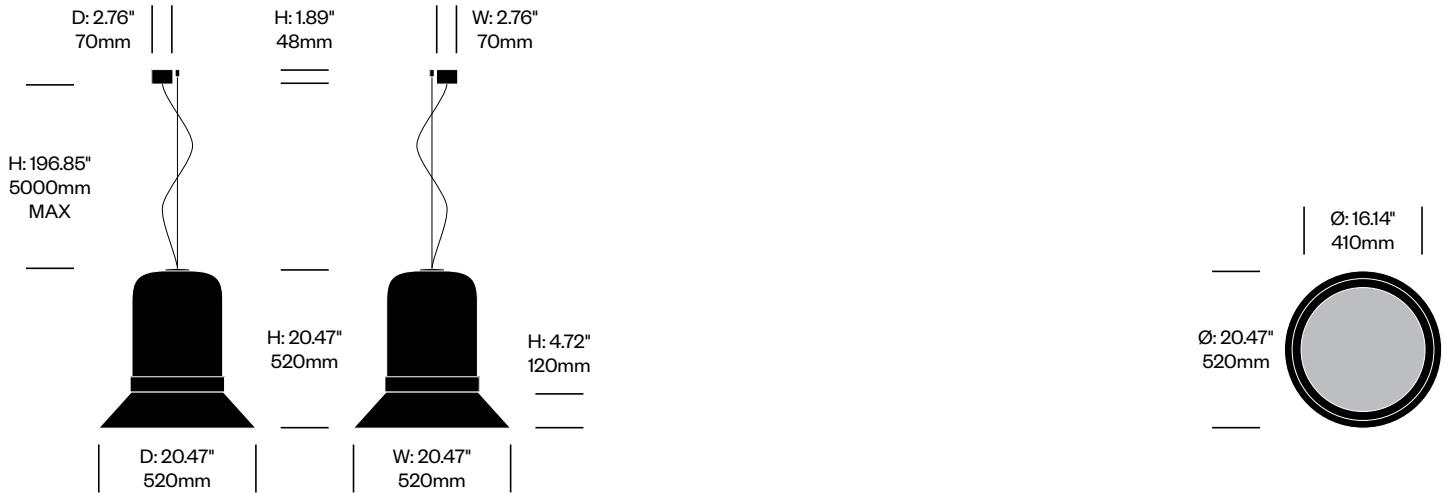

BuzziHat

BuzziSpace | Alain Gilles | Imported from the Netherlands

To order, specify:

1. Product number
2. Upholstery and color
3. Shade paint color
4. Ring paint color
5. Cable trim color

Large Pendant Light	Number	Grade A	Grade B	Grade C	Grade D	Grade E
79.74" (2000mm) Cables	HCBZ-HTP3-1	4,405.00	4,457.00	4,484.00	4,499.00	4,573.00
196.85" (5000mm) Cables	HCBZ-HTP3-2	4,616.00	4,668.00	4,695.00	4,710.00	4,784.00