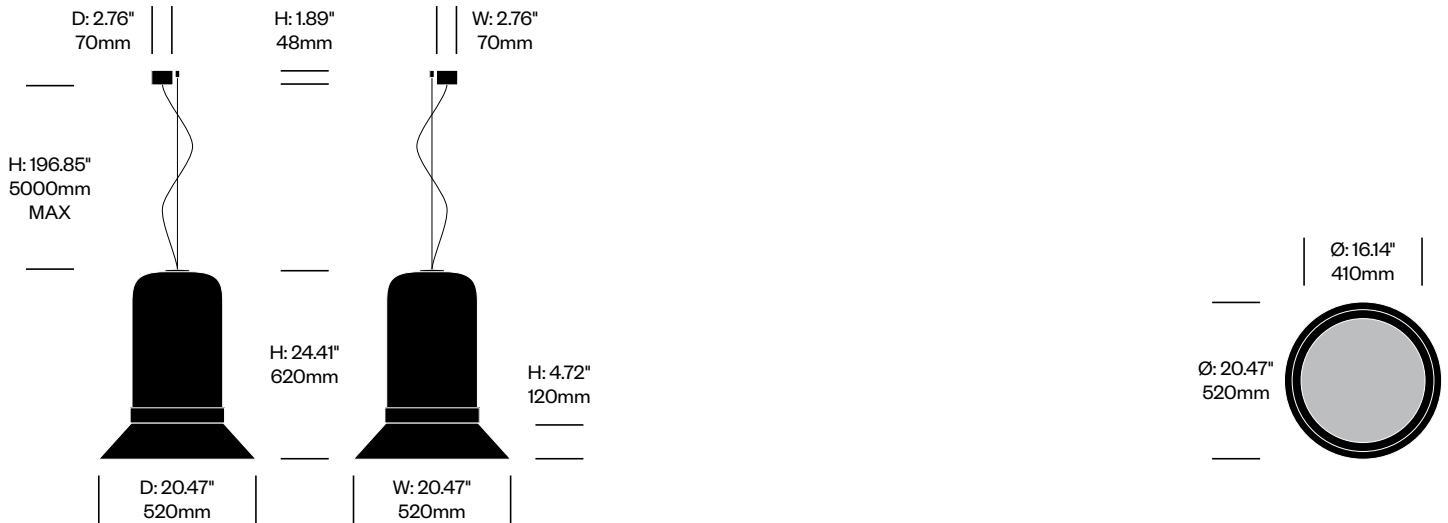

BuzziHat

BuzziSpace | Alain Gilles | Imported from the Netherlands

Features and Specifications

Voltage:	120V 50/60Hz
Power consumption:	19 watts
Color temperature:	3000K
Luminosity:	2000 lumens
Luminaire efficacy:	105 lumens/watt
Color rendition index:	<90 CRI
Rated lifespan:	50,000 hours
Bulb type:	LED
Cord length:	78.74 inches, field cuttable 196.85 inches, field cuttable

BuzziHat

BuzziSpace | Alain Gilles | Imported from the Netherlands

To order, specify:

1. Product number
2. Upholstery and color
3. Shade paint color
4. Ring paint color
5. Cable trim color

Large Pendant Light	Number	Grade A	Grade B	Grade C	Grade D	Grade E
79.74" (2000mm) Cables	HCBZ-HTP3-1	4,405.00	4,457.00	4,484.00	4,499.00	4,573.00
196.85" (5000mm) Cables	HCBZ-HTP3-2	4,616.00	4,668.00	4,695.00	4,710.00	4,784.00

Extra Large Pendant Light	Number	Grade A	Grade B	Grade C	Grade D	Grade E
79.74" (2000mm) Cables	HCBZ-HTP4-1	4,643.00	4,714.00	4,748.00	4,768.00	4,870.00
196.85" (5000mm) Cables	HCBZ-HTP4-2	4,854.00	4,925.00	4,959.00	4,979.00	5,081.00