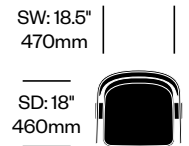

# BuzziFloat

BuzziSpace | Alain Gilles | 2016 | Imported from the Netherlands

**To order, specify:**

1. Product number
2. Upholstery and color (if applicable)
3. Frame and base wood color

Side Chair	Number	List Price
Leather Seat	HCBZ-FLS4-1W	2,762.00
Fabric Grade A Seat	HCBZ-FLS4-2W	2,285.00
Fabric Grade B Seat	HCBZ-FLS4-2W	2,381.00
Fabric Grade C Seat	HCBZ-FLS4-2W	2,429.00
Fabric Grade D Seat	HCBZ-FLS4-2W	2,453.00
Wood Seat	HCBZ-FLS4-WW	1,666.00

**To order, specify:**

1. Product number
2. Upholstery and color (if applicable)
3. Frame wood color
4. Base paint color

Side Chair with Angled Legs	Number	List Price
Leather Seat	HCBZ-FLSA-1P	2,905.00
Fabric Grade A Seat	HCBZ-FLSA-2P	2,428.00
Fabric Grade B Seat	HCBZ-FLSA-2P	2,524.00
Fabric Grade C Seat	HCBZ-FLSA-2P	2,572.00
Fabric Grade D Seat	HCBZ-FLSA-2P	2,596.00
Wood Seat	HCBZ-FLSA-WP	1,808.00