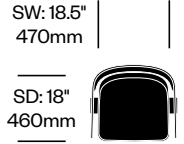

# BuzziFloat

BuzziSpace | Alain Gilles | 2016 | Imported from the Netherlands

**To order, specify:**

1. Product number
2. Upholstery and color (if applicable)
3. Frame and base wood color

Side Chair	Number	List Price
Leather Seat	HCBZ-FLS4-1W	2,762.00
Fabric Grade A Seat	HCBZ-FLS4-2W	2,285.00
Fabric Grade B Seat	HCBZ-FLS4-2W	2,381.00
Fabric Grade C Seat	HCBZ-FLS4-2W	2,429.00
Fabric Grade D Seat	HCBZ-FLS4-2W	2,453.00
Wood Seat	HCBZ-FLS4-WW	1,666.00

**To order, specify:**

1. Product number
2. Upholstery and color (if applicable)
3. Frame wood color
4. Base paint color

Side Chair with Angled Legs	Number	List Price
Leather Seat	HCBZ-FLSA-1P	2,905.00
Fabric Grade A Seat	HCBZ-FLSA-2P	2,428.00
Fabric Grade B Seat	HCBZ-FLSA-2P	2,524.00
Fabric Grade C Seat	HCBZ-FLSA-2P	2,572.00
Fabric Grade D Seat	HCBZ-FLSA-2P	2,596.00
Wood Seat	HCBZ-FLSA-WP	1,808.00

# BuzziFloat

BuzziSpace | Alain Gilles | 2016 | Imported from the Netherlands

**To order, specify:**

1. Product number
2. Upholstery and color (if applicable)
3. Frame wood color
4. Base paint color

Conference Chair	Number	List Price
Leather Seat	HCBZ-FLC4-1P	3,001.00
Fabric Grade A Seat	HCBZ-FLC4-2P	2,524.00
Fabric Grade B Seat	HCBZ-FLC4-2P	2,620.00
Fabric Grade C Seat	HCBZ-FLC4-2P	2,668.00
Fabric Grade D Seat	HCBZ-FLC4-2P	2,692.00
Wood Seat	HCBZ-FLC4-WP	1,904.00