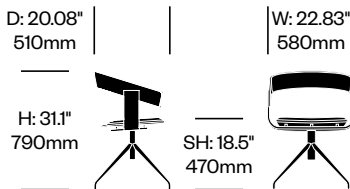

# BuzziFloat

BuzziSpace | Alain Gilles | 2016 | Imported from the Netherlands

**To order, specify:**

1. Product number
2. Upholstery and color (if applicable)
3. Frame and base wood color

Side Chair	Number	List Price
Leather Seat	HCBZ-FLS4-1W	2,762.00
Fabric Grade A Seat	HCBZ-FLS4-2W	2,285.00
Fabric Grade B Seat	HCBZ-FLS4-2W	2,381.00
Fabric Grade C Seat	HCBZ-FLS4-2W	2,429.00
Fabric Grade D Seat	HCBZ-FLS4-2W	2,453.00
Wood Seat	HCBZ-FLS4-WW	1,666.00

**To order, specify:**

1. Product number
2. Upholstery and color (if applicable)
3. Frame wood color
4. Base paint color

Side Chair with Angled Legs	Number	List Price
Leather Seat	HCBZ-FLSA-1P	2,905.00
Fabric Grade A Seat	HCBZ-FLSA-2P	2,428.00
Fabric Grade B Seat	HCBZ-FLSA-2P	2,524.00
Fabric Grade C Seat	HCBZ-FLSA-2P	2,572.00
Fabric Grade D Seat	HCBZ-FLSA-2P	2,596.00
Wood Seat	HCBZ-FLSA-WP	1,808.00