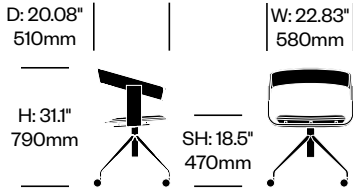

# BuzziFloat

BuzziSpace | Alain Gilles | 2016 | Imported from the Netherlands

**To order, specify:**

1. Product number
2. Upholstery and color (if applicable)
3. Frame and base wood color

Side Chair	Number	List Price
Leather Seat	HCBZ-FLS4-1W	2,762.00
Fabric Grade A Seat	HCBZ-FLS4-2W	2,285.00
Fabric Grade B Seat	HCBZ-FLS4-2W	2,381.00
Fabric Grade C Seat	HCBZ-FLS4-2W	2,429.00
Fabric Grade D Seat	HCBZ-FLS4-2W	2,453.00
Wood Seat	HCBZ-FLS4-WW	1,666.00

**To order, specify:**

1. Product number
2. Upholstery and color (if applicable)
3. Frame wood color
4. Base paint color

Side Chair with Angled Legs	Number	List Price
Leather Seat	HCBZ-FLSA-1P	2,905.00
Fabric Grade A Seat	HCBZ-FLSA-2P	2,428.00
Fabric Grade B Seat	HCBZ-FLSA-2P	2,524.00
Fabric Grade C Seat	HCBZ-FLSA-2P	2,572.00
Fabric Grade D Seat	HCBZ-FLSA-2P	2,596.00
Wood Seat	HCBZ-FLSA-WP	1,808.00

# BuzziFloat

BuzziSpace | Alain Gilles | 2016 | Imported from the Netherlands

**To order, specify:**

1. Product number
2. Upholstery and color (if applicable)
3. Frame wood color
4. Base paint color

Conference Chair	Number	List Price
Leather Seat	HCBZ-FLC4-1P	3,001.00
Fabric Grade A Seat	HCBZ-FLC4-2P	2,524.00
Fabric Grade B Seat	HCBZ-FLC4-2P	2,620.00
Fabric Grade C Seat	HCBZ-FLC4-2P	2,668.00
Fabric Grade D Seat	HCBZ-FLC4-2P	2,692.00
Wood Seat	HCBZ-FLC4-WP	1,904.00