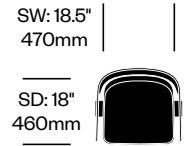

# BuzziFloat

BuzziSpace | Alain Gilles | 2016 | Imported from the Netherlands

**To order, specify:**

1. Product number
2. Upholstery and color (if applicable)
3. Frame and base wood color

Side Chair	Number	List Price
Leather Seat	HCBZ-FLS4-1W	2,762.00
Fabric Grade A Seat	HCBZ-FLS4-2W	2,285.00
Fabric Grade B Seat	HCBZ-FLS4-2W	2,381.00
Fabric Grade C Seat	HCBZ-FLS4-2W	2,429.00
Fabric Grade D Seat	HCBZ-FLS4-2W	2,453.00
Wood Seat	HCBZ-FLS4-WW	1,666.00