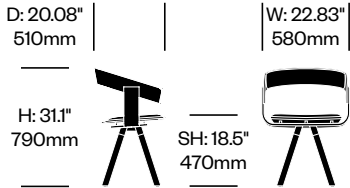

# BuzziFloat

BuzziSpace | Alain Gilles | 2016 | Imported from the Netherlands

**To order, specify:**

1. Product number
2. Upholstery and color (if applicable)
3. Frame and base wood color

Side Chair	Number	List Price
Leather Seat	HCBZ-FLS4-1W	2,762.00
Fabric Grade A Seat	HCBZ-FLS4-2W	2,285.00
Fabric Grade B Seat	HCBZ-FLS4-2W	2,381.00
Fabric Grade C Seat	HCBZ-FLS4-2W	2,429.00
Fabric Grade D Seat	HCBZ-FLS4-2W	2,453.00
Wood Seat	HCBZ-FLS4-WW	1,666.00