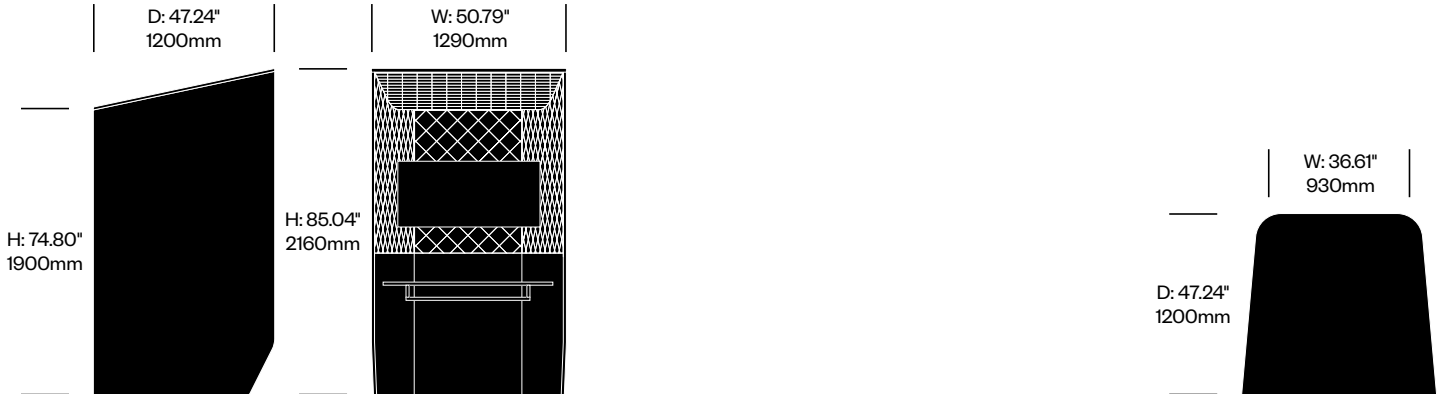

SINGLE BOOTH, 3D DIAMOND

Upholstered Worksurface	Number	Grade A	Grade E
with Cable Tray	HCBZ-BHB1-D2CNN	11,941.00	16,981.00
with Cable Tray, Contrasting Fabric	HCBZ-BHB1-D2CNNC	12,795.00	17,835.00
with Cable Tray and Light	HCBZ-BHB1-D2CLN	12,795.00	17,835.00
with Cable Tray and Light, Contrasting Fabric	HCBZ-BHB1-D2CLNC	13,649.00	18,689.00
Laminate Worksurface	Number	Grade A	Grade E
	HCBZ-BHB1-DLNNN	12,997.00	18,037.00
Contrasting Fabric	HCBZ-BHB1-DLNNNC	13,851.00	18,891.00
with Light	HCBZ-BHB1-DLNLN	13,851.00	18,891.00
with Light, Contrasting Fabric	HCBZ-BHB1-DLNLNC	14,705.00	19,745.00
Wood Worksurface	Number	Grade A	Grade E
	HCBZ-BHB1-DWNNN	13,082.00	18,122.00
Contrasting Fabric	HCBZ-BHB1-DWNNNC	13,936.00	18,976.00
with Cable Tray	HCBZ-BHB1-DWCNN	13,202.00	18,242.00
with Cable Tray, Contrasting Fabric	HCBZ-BHB1-DWCNNC	14,056.00	19,096.00
with Light	HCBZ-BHB1-DWNLN	12,795.00	17,835.00
with Light, Contrasting Fabric	HCBZ-BHB1-DWNLNC	13,649.00	18,689.00
with Cable Tray and Light	HCBZ-BHB1-DWCLN	14,056.00	19,096.00
with Cable Tray and Light, Contrasting Fabric	HCBZ-BHB1-DWCLNC	14,910.00	19,950.00