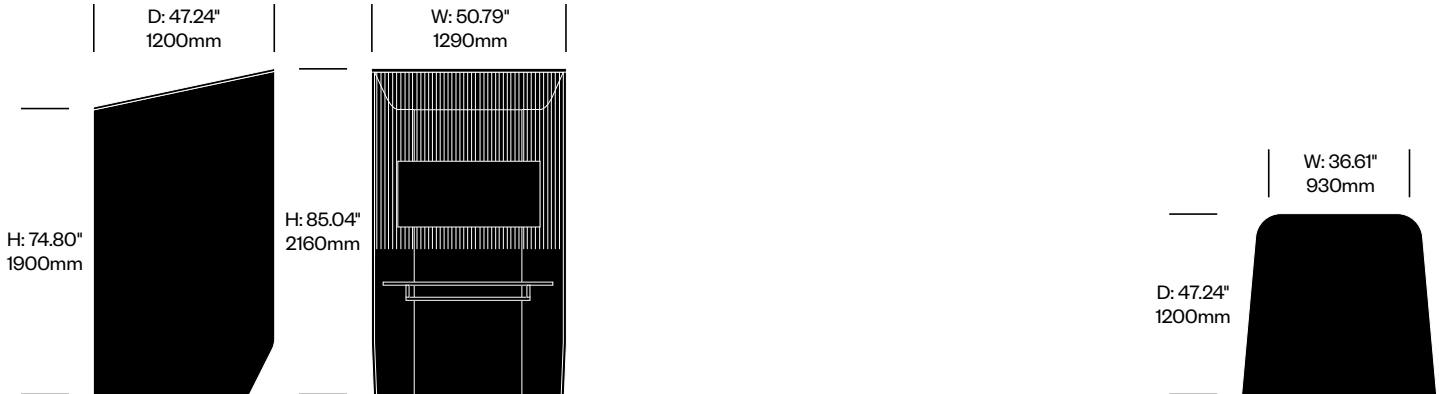

BuzziBooth

BuzziSpace | Alain Gilles | 2010 | Imported from the Netherlands

To order, specify:

1. Product number
2. Upholstery and color
3. Worksurface wood or laminate color (if applicable)

SINGLE BOOTH, 3D RIB

Upholstered Worksurface	Number	Grade A	Grade E
with Cable Tray	HCBZ-BHB1-R2CNN	11,562.00	16,603.00
with Cable Tray, Contrasting Fabric	HCBZ-BHB1-R2CNNC	12,416.00	17,457.00
with Cable Tray and Light	HCBZ-BHB1-R2CLN	12,416.00	17,457.00
with Cable Tray and Light, Contrasting Fabric	HCBZ-BHB1-R2CLNC	13,270.00	18,311.00
Laminate Worksurface	Number	Grade A	Grade E
	HCBZ-BHB1-RLNNN	12,618.00	17,659.00
Contrasting Fabric	HCBZ-BHB1-RLNNNC	13,472.00	18,513.00
with Light	HCBZ-BHB1-RLNLN	13,472.00	18,513.00
with Light, Contrasting Fabric	HCBZ-BHB1-RLNLNC	14,326.00	19,367.00
Wood Worksurface	Number	Grade A	Grade E
	HCBZ-BHB1-RWNNN	12,703.00	17,744.00
Contrasting Fabric	HCBZ-BHB1-RWNNNC	13,557.00	18,598.00
with Cable Tray	HCBZ-BHB1-RWCNN	12,823.00	17,864.00
with Cable Tray, Contrasting Fabric	HCBZ-BHB1-RWCNNC	13,677.00	18,718.00
with Light	HCBZ-BHB1-RWNLN	12,416.00	17,457.00
with Light, Contrasting Fabric	HCBZ-BHB1-RWNLNC	13,270.00	18,311.00
with Cable Tray and Light	HCBZ-BHB1-RWCLN	13,677.00	18,718.00
with Cable Tray and Light, Contrasting Fabric	HCBZ-BHB1-RWCLNC	14,531.00	19,572.00