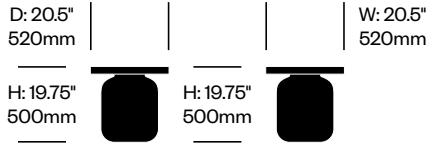

Bell

JANUS et Cie | Made in Italy

To order, specify:

1. Product number
2. Polyethylene color

Side Table	Number	List Price
Polyethylene	HCJC-BLTO	852.00